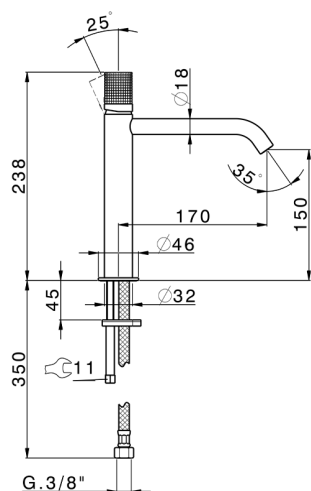

## Single lever 'medium' washbasin mixer NUANCE X32\_X1001504

MODEL **X1001504**

Single lever 'medium' washbasin mixer, without automatic pop-up waste, G.3/8" stainless steel flexible hose, Inox AISI 316L

### CHARACTERISTICS

Cartridge Spare Parts **ZZ96550000**

**25 mm Cartridge**

## Single lever 'medium' washbasin mixer NUANCE X32\_X1001504

X1001504

<https://en.cisal.it/single-lever-medium-washbasin-mixer-nuance-x32-x1001504>

2026-04-24