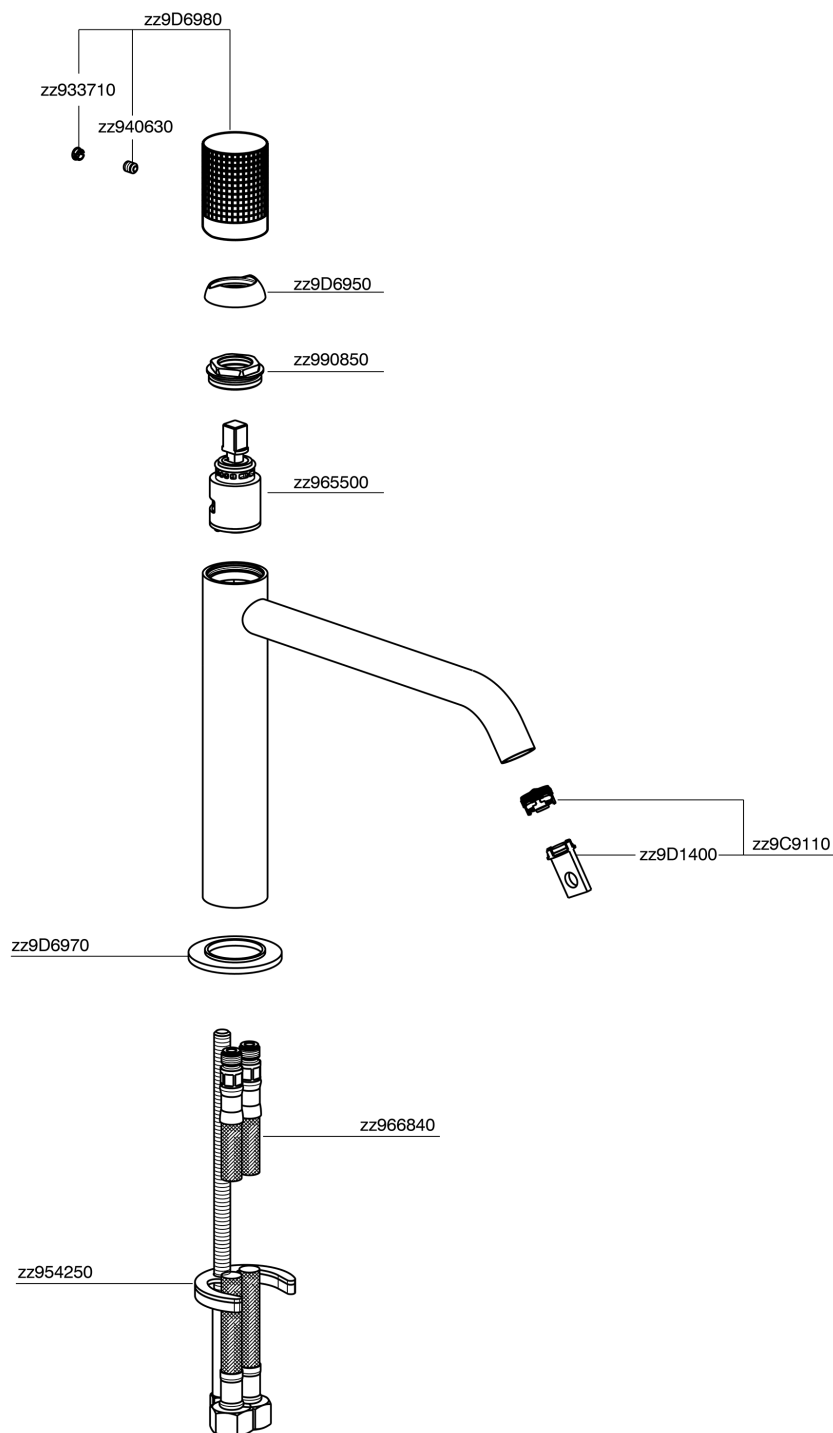

## Single lever 'medium' washbasin mixer NUANCE X32\_X1001504

MODEL **X1001504**

Single lever 'medium' washbasin mixer, without automatic pop-up waste, G.3/8" stainless steel flexible hose, Inox AISI 316L

### CHARACTERISTICS

Cartridge Spare Parts **ZZ96550000**

**25 mm Cartridge**

## Single lever 'medium' washbasin mixer NUANCE X32\_X1001504

X1001504

<https://en.cisal.it/single-lever-medium-washbasin-mixer-nuance-x32-x1001504>

2026-04-24