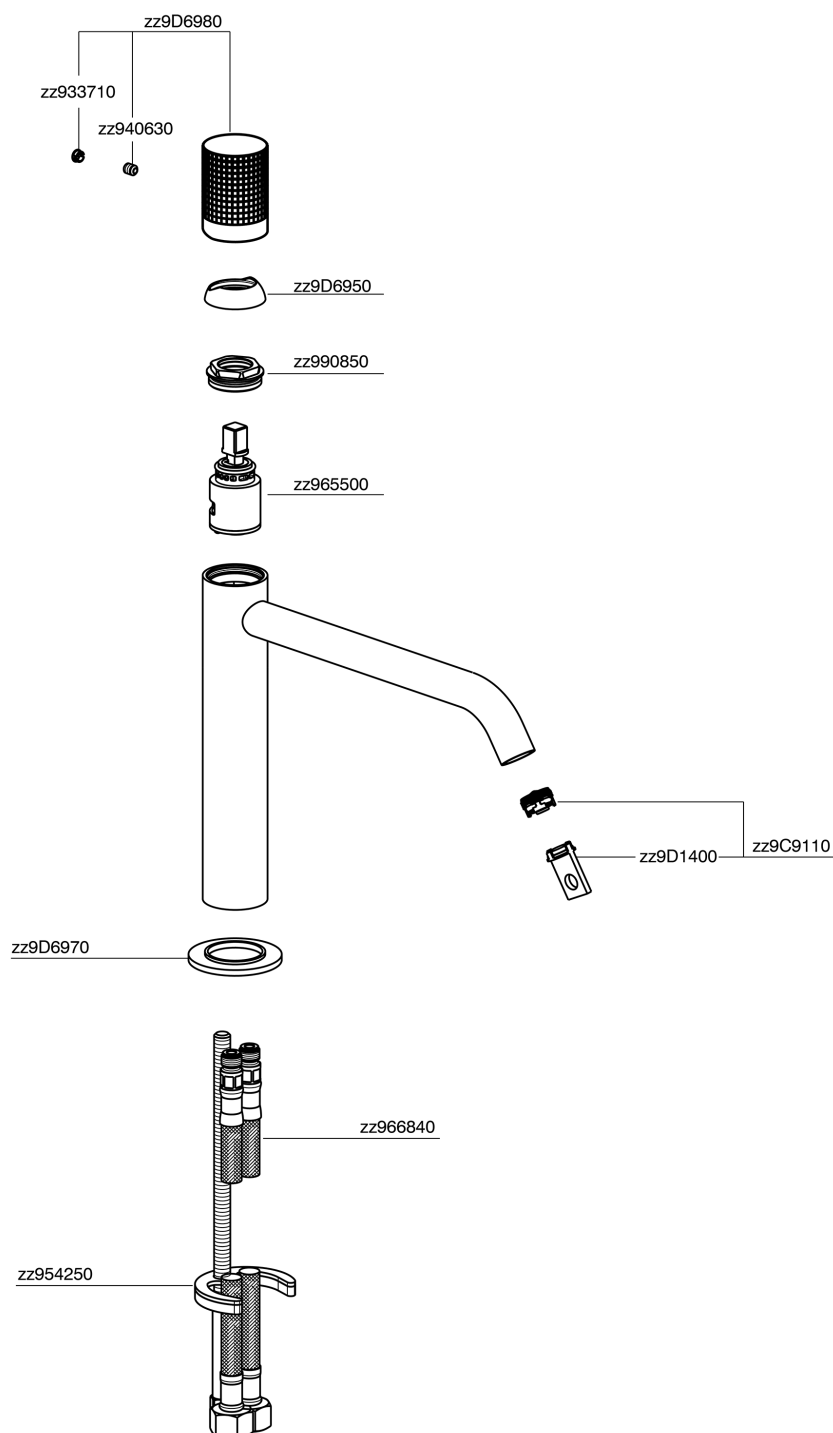

Single lever 'medium' washbasin mixer NUANCE X32_X1001504

MODEL **X1001504**

Single lever 'medium' washbasin mixer, without automatic pop-up waste, G.3/8" stainless steel flexible hose, Inox AISI 316L

AVAILABLE FINISHINGS

-  **D1** D1 Brushed Inox
-  **5H** 5H Dark Brass Brushed
-  **5L** 5L Brushed Black Titanium
-  **5N** 5N Brushed Rose Gold

CHARACTERISTICS

Cartridge Spare Parts **ZZ96550000**

25 mm Cartridge

Single lever 'medium' washbasin mixer NUANCE X32_X1001504

X1001504

<https://en.cisal.it/single-lever-medium-washbasin-mixer-nuance-x32-x1001504>

2026-06-05