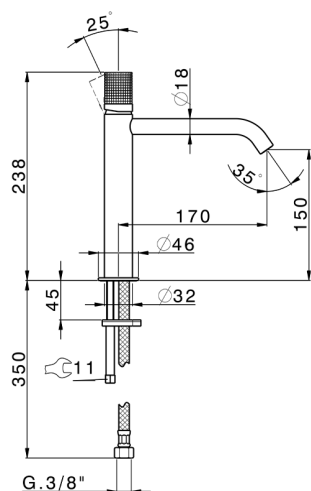

Single lever 'medium' washbasin mixer NUANCE X32_X1001504

MODEL **X1001504**

Single lever 'medium' washbasin mixer, without automatic pop-up waste, G.3/8" stainless steel flexible hose, Inox AISI 316L

AVAILABLE FINISHINGS

-  **D1** D1 Brushed Inox
-  **5H** 5H Dark Brass Brushed
-  **5L** 5L Brushed Black Titanium
-  **5N** 5N Brushed Rose Gold

CHARACTERISTICS

Cartridge Spare Parts **ZZ96550000**

25 mm Cartridge

Single lever 'medium' washbasin mixer NUANCE X32_X1001504

X1001504

<https://en.cisal.it/single-lever-medium-washbasin-mixer-nuance-x32-x1001504>

2026-06-05