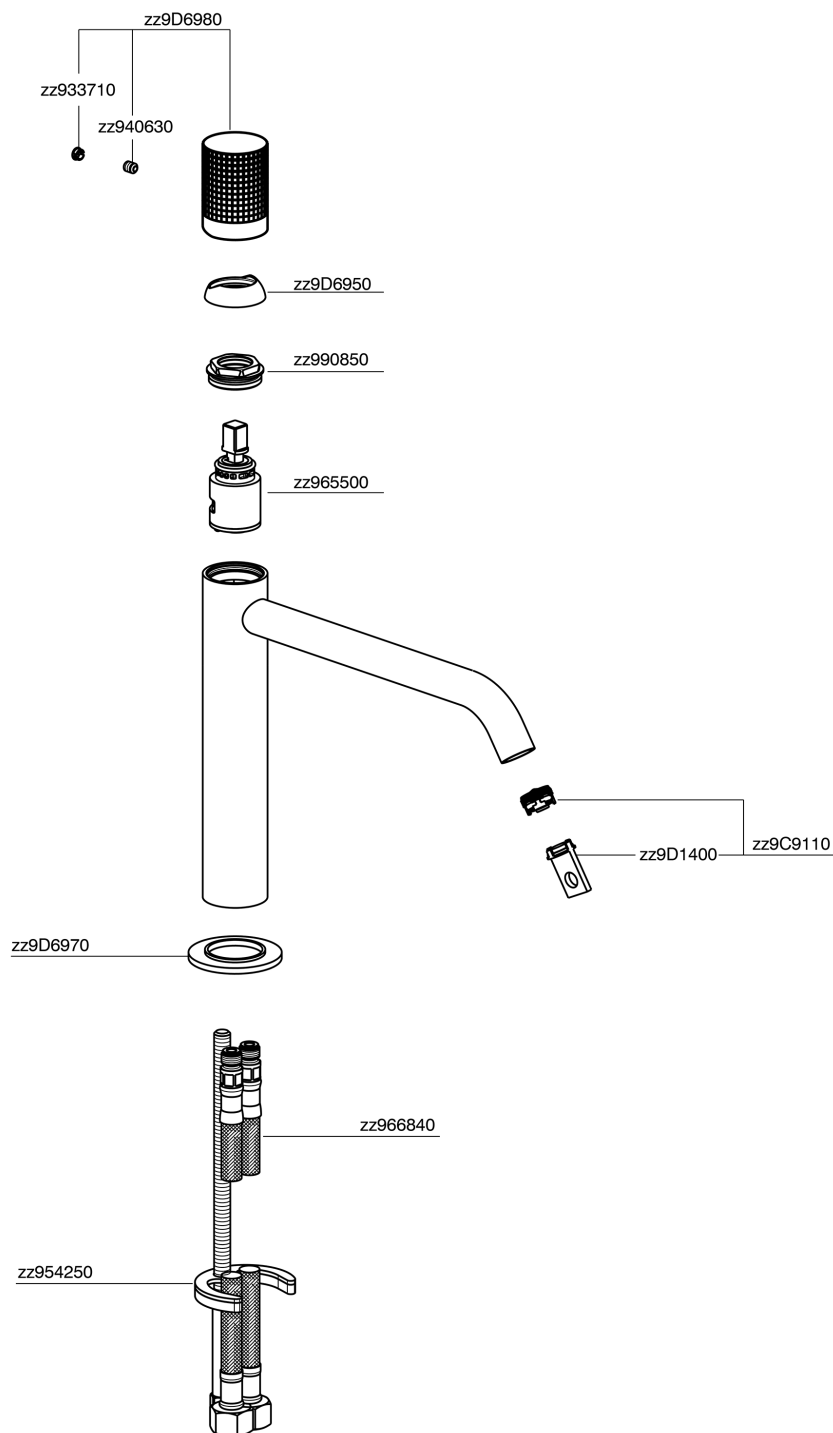

## Single lever 'medium' washbasin mixer NUANCE X32\_X1001504

X1001504

<https://en.cisal.it/single-lever-medium-washbasin-mixer-nuance-x32-x1001504>

2026-04-24