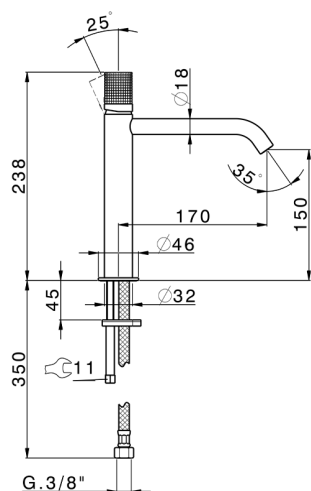

CHARACTERISTICS

Cartridge Spare Parts **ZZ96550000**

25 mm Cartridge