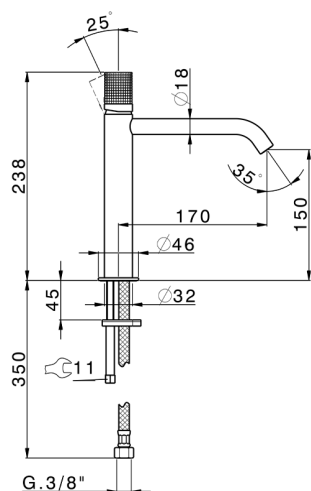

Single lever 'medium' washbasin mixer NUANCE X32_X1001504

MODEL **X1001504**

Single lever 'medium' washbasin mixer, without automatic pop-up waste, G.3/8" stainless steel flexible hose, Inox AISI 316L

AVAILABLE FINISHINGS

-  **D1** D1 Brushed Inox
-  **5H** 5H Dark Brass Brushed
-  **5L** 5L Brushed Black Titanium
-  **5N** 5N Brushed Rose Gold

CHARACTERISTICS

Cartridge Spare Parts **ZZ96550000**

25 mm Cartridge

Single lever 'medium' washbasin mixer NUANCE X32_X1001504

X1001504

<https://en.cisal.it/single-lever-medium-washbasin-mixer-nuance-x32-x1001504>

2026-04-30