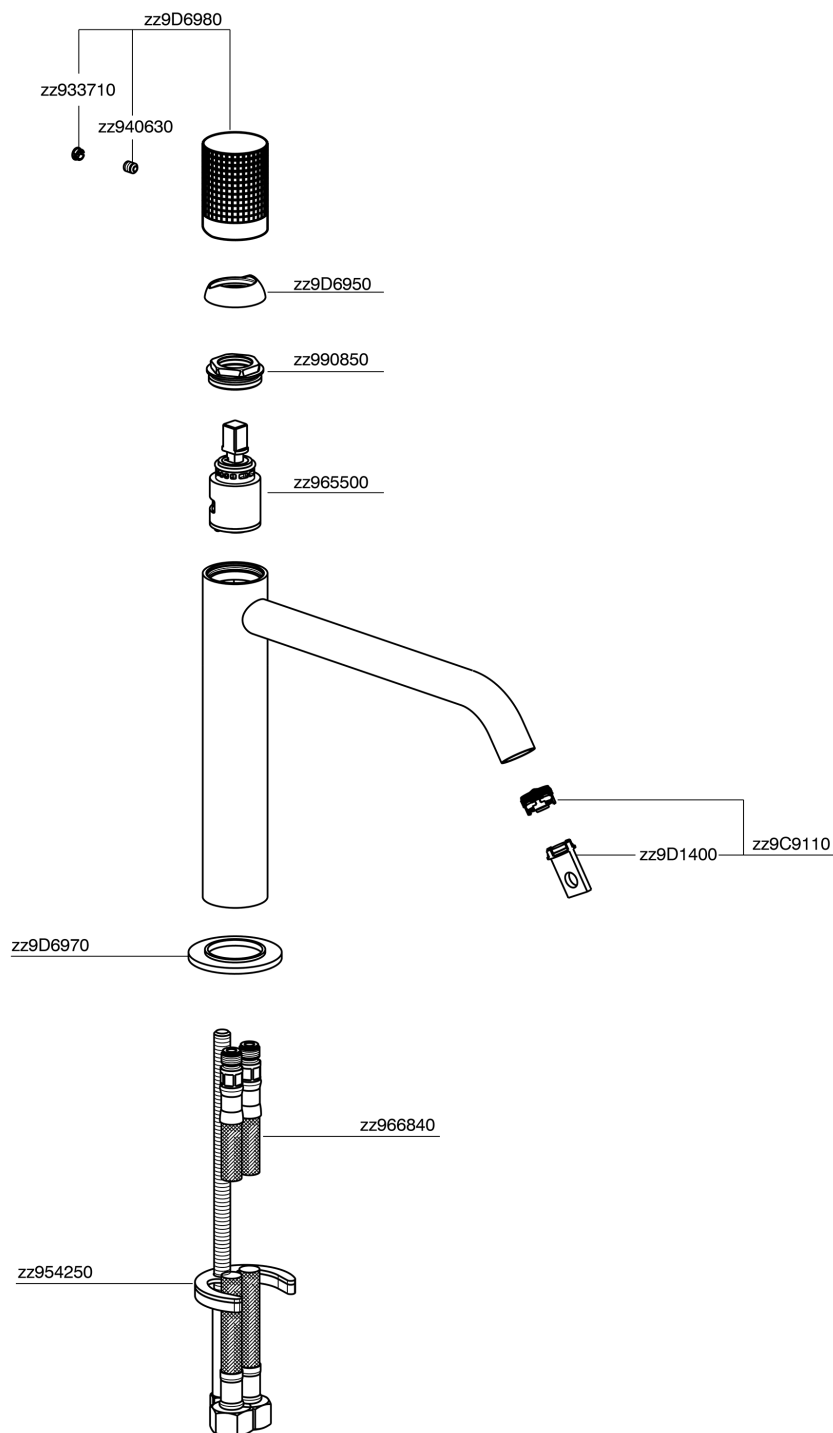

Single lever 'medium' washbasin mixer NUANCE X32_X1001504

MODEL **X1001504**

Single lever 'medium' washbasin mixer, without automatic pop-up waste, G.3/8" stainless steel flexible hose, Inox AISI 316L

AVAILABLE FINISHINGS

-  **D1** D1 Brushed Inox
-  **5H** 5H Dark Brass Brushed
-  **5L** 5L Brushed Black Titanium
-  **5N** 5N Brushed Rose Gold

CHARACTERISTICS

Cartridge Spare Parts **ZZ96550000**

25 mm Cartridge

Single lever 'medium' washbasin mixer NUANCE X32_X1001504

X1001504

<https://en.cisal.it/single-lever-medium-washbasin-mixer-nuance-x32-x1001504>

2026-04-30