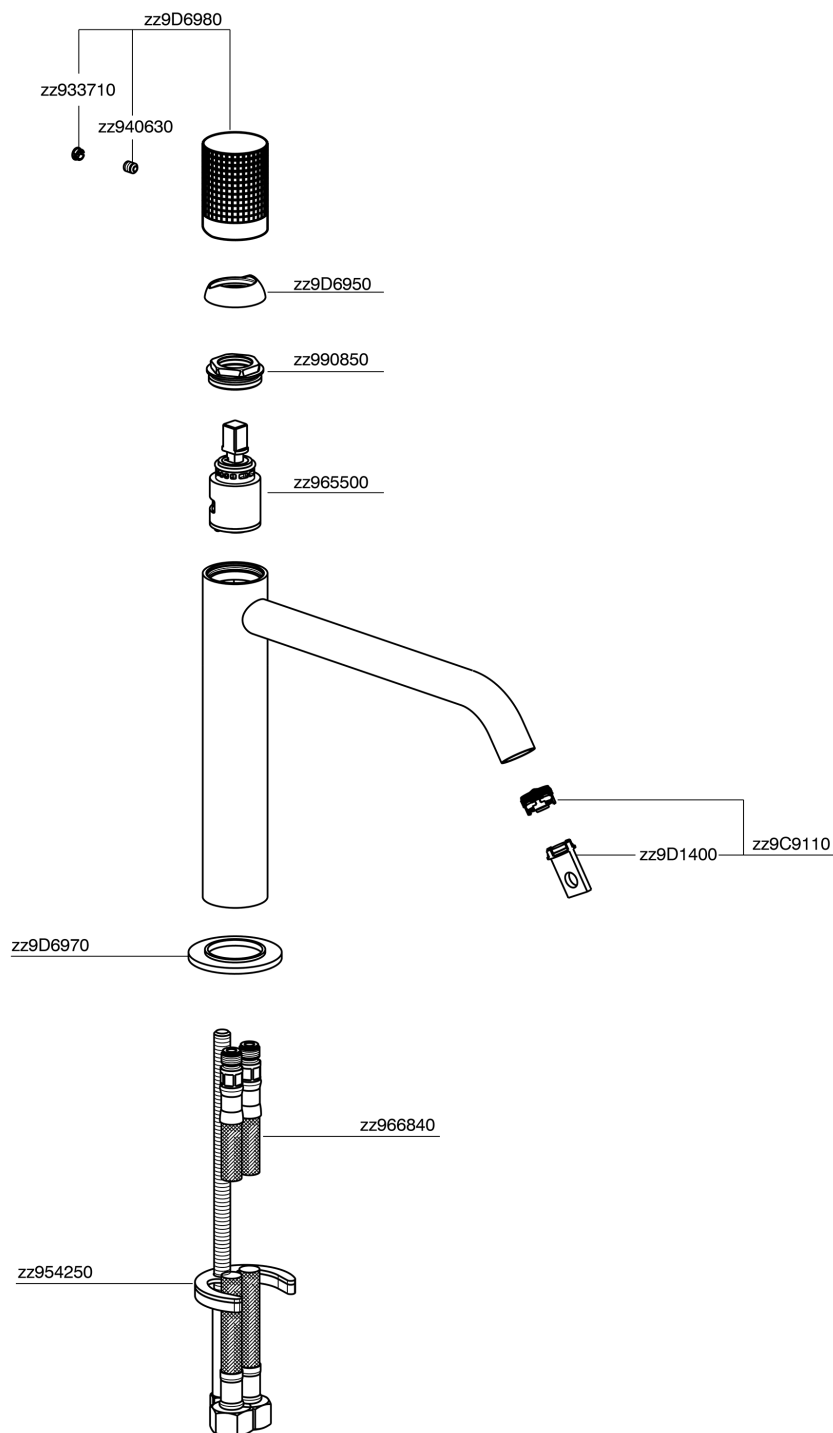

## Single lever 'medium' washbasin mixer NUANCE X32\_X1001504

MODEL **X1001504**

Single lever 'medium' washbasin mixer, without automatic pop-up waste, G.3/8" stainless steel flexible hose, Inox AISI 316L

### CHARACTERISTICS

Cartridge Spare Parts **ZZ96550000**

**25 mm Cartridge**

## Single lever 'medium' washbasin mixer NUANCE X32\_X1001504

X1001504

<https://en.cisal.it/single-lever-medium-washbasin-mixer-nuance-x32-x1001504>

2026-04-04