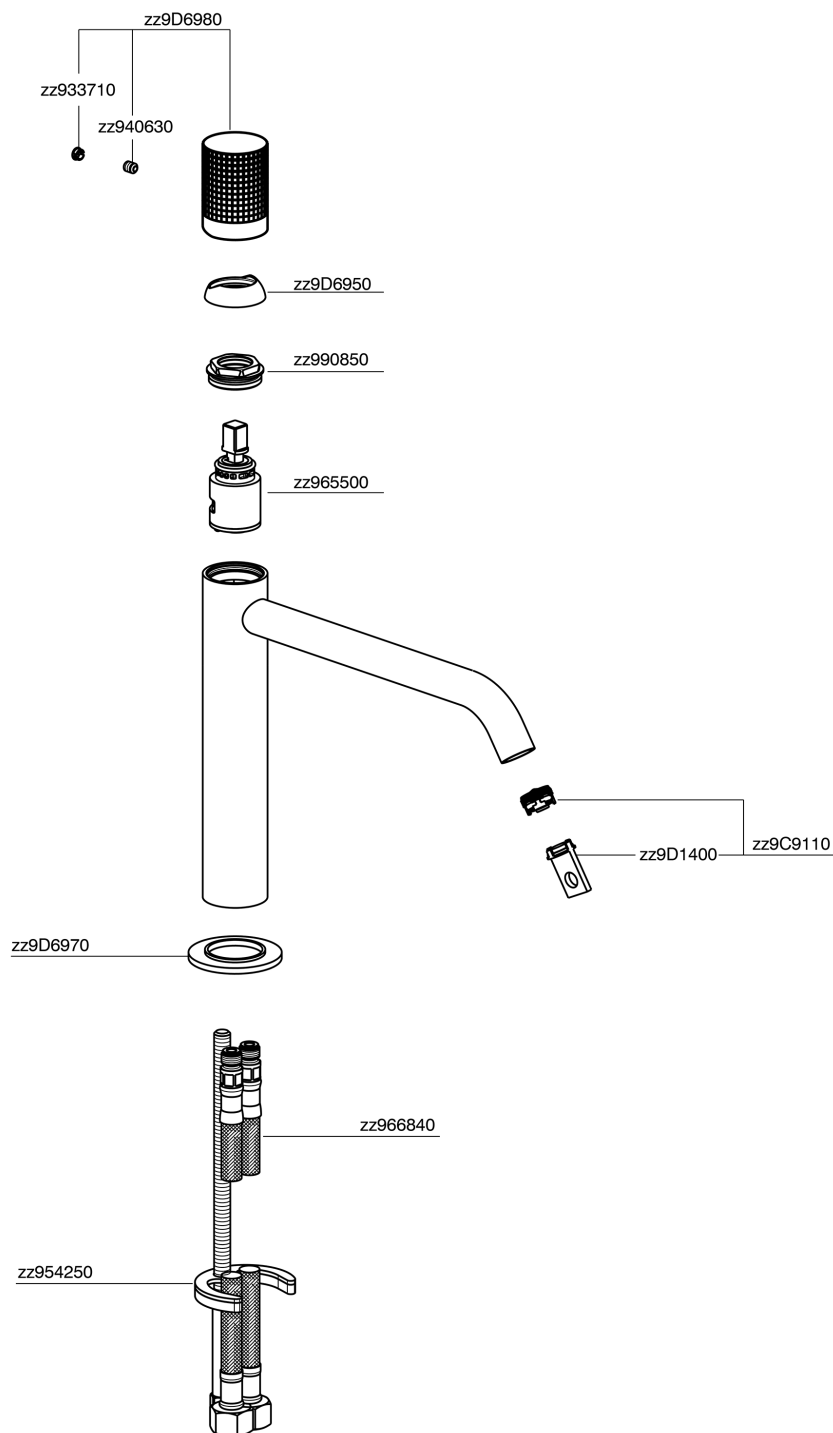

Single lever 'medium' washbasin mixer NUANCE X32_X1001504

X1001504

<https://en.cisal.it/single-lever-medium-washbasin-mixer-nuance-x32-x1001504>

2026-04-30