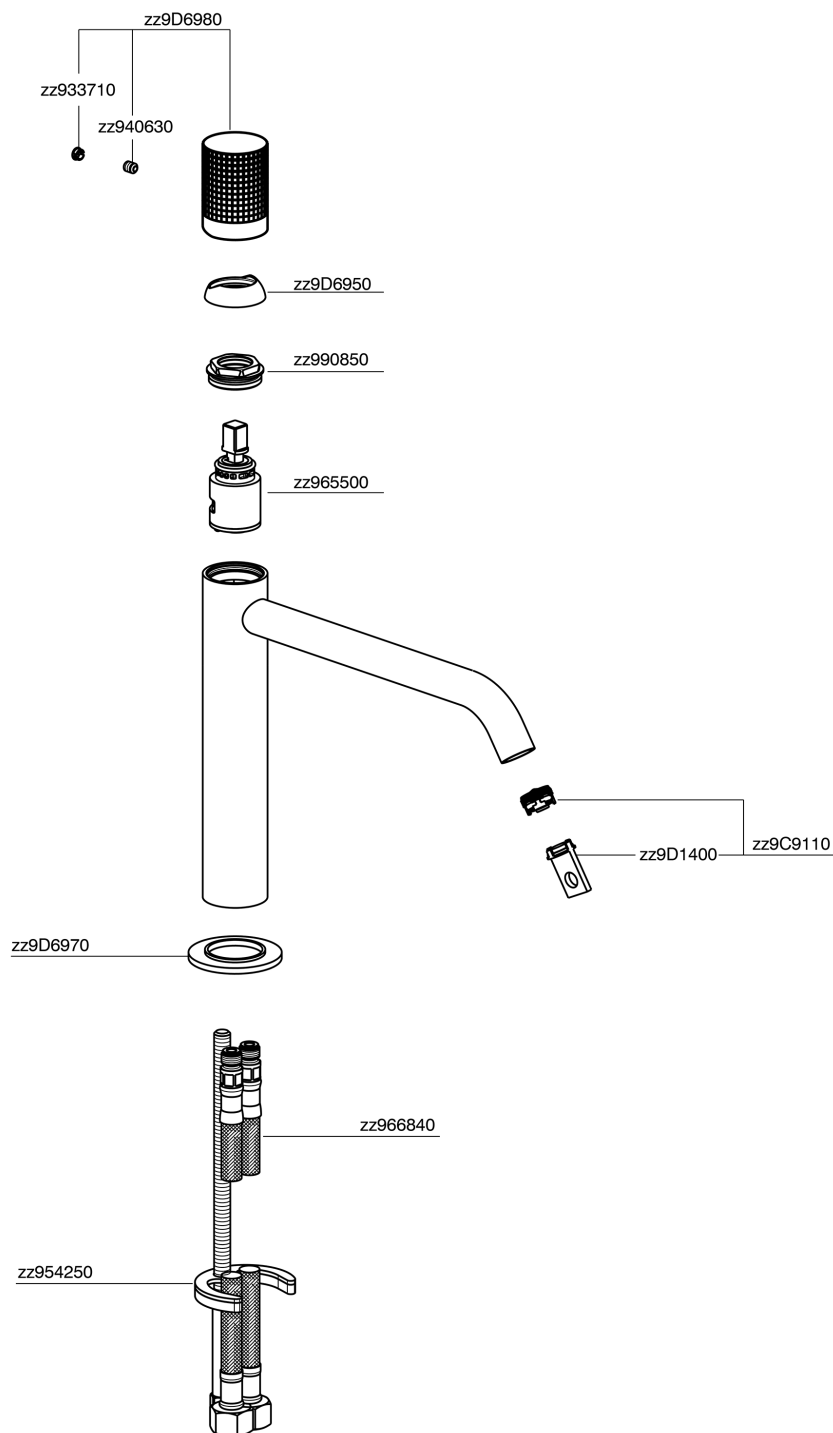

Single lever 'medium' washbasin mixer NUANCE X32_X1001504

X1001504

<https://en.cisal.it/single-lever-medium-washbasin-mixer-nuance-x32-x1001504>

2026-04-04