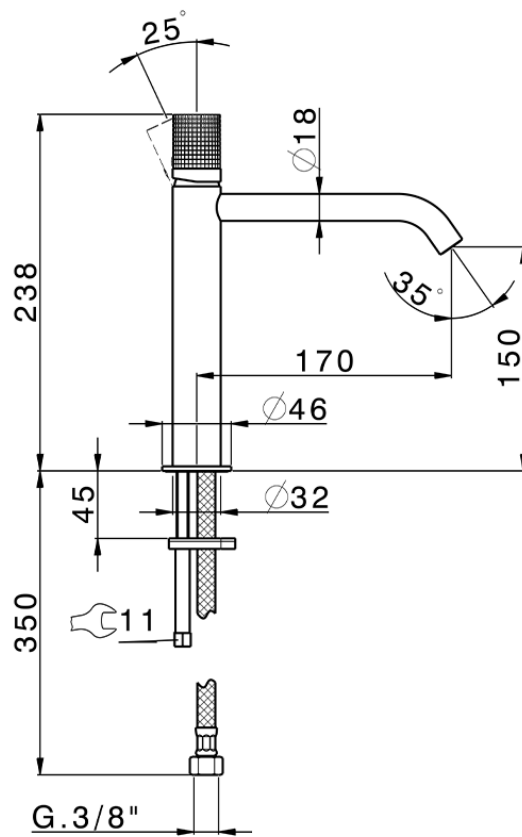

Single lever 'medium' washbasin mixer NUANCE X32_X1001504

X1001504

<https://en.cisal.it/single-lever-medium-washbasin-mixer-nuance-x32-x1001504>

2026-04-30