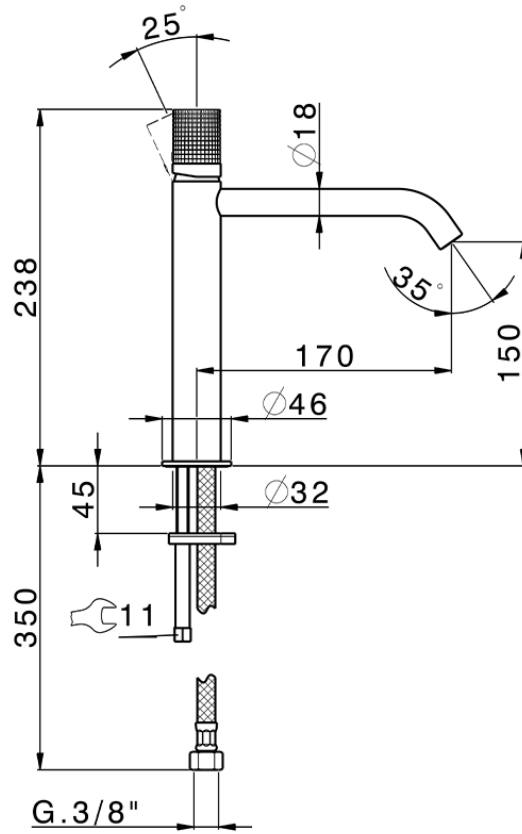

Single lever 'medium' washbasin mixer NUANCE X32_X1001504

X1001504

<https://en.cisal.it/single-lever-medium-washbasin-mixer-nuance-x32-x1001504>

2026-04-04