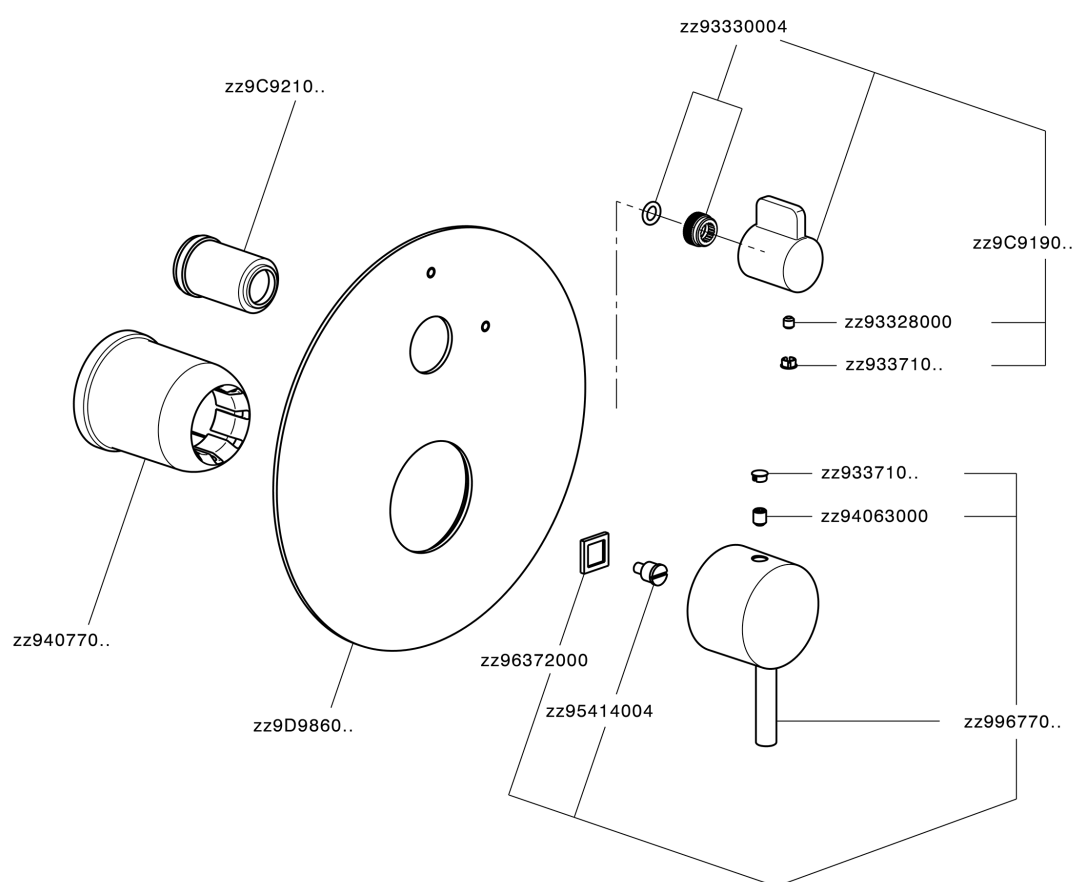

## Exposed part for concealed S.L.bath-shower valve LESS MINIMAL\_LN002300

MODEL **LN002300**

Exposed part for concealed S.L.bath-shower valve, 2-Way rotating diverter, without concealed part, for items Easy-Box ZA000230

### CHARACTERISTICS

Installation **Concealed**  
 Required concealed parts **ZA000230**

## Exposed part for concealed S.L.bath-shower valve LESS MINIMAL\_LN002300

LN002300

<https://en.cisal.it/exposed-part-for-concealed-s-l-bath-shower-valve-less-minimal-ln002300>

2026-06-13