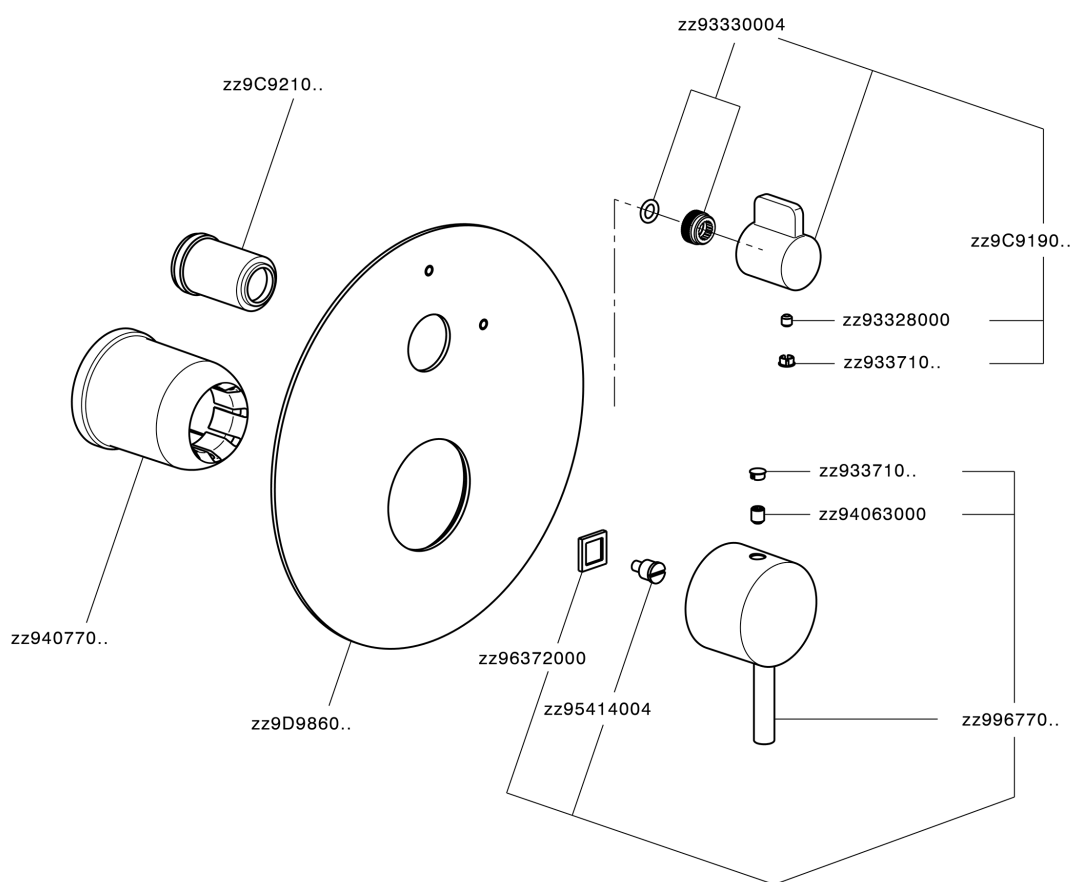

Exposed part for concealed S.L.bath-shower valve LESS MINIMAL_LN002300

MODEL **LN002300**

Exposed part for concealed S.L.bath-shower valve, 2-Way rotating diverter, without concealed part, for items Easy-Box ZA000230

AVAILABLE FINISHINGS

-  **21** 21 Chrome
-  **2F** 2F Brushed Nickel
-  **40** 40 Matt Black
-  **4Q** 4Q Matt White

CHARACTERISTICS

Installation **Concealed**
 Required concealed parts **ZA000230**

Exposed part for concealed S.L.bath-shower valve LESS MINIMAL_LN002300

LN002300

<https://en.cisal.it/exposed-part-for-concealed-s-l-bath-shower-valve-less-minimal-ln002300>

2026-05-17