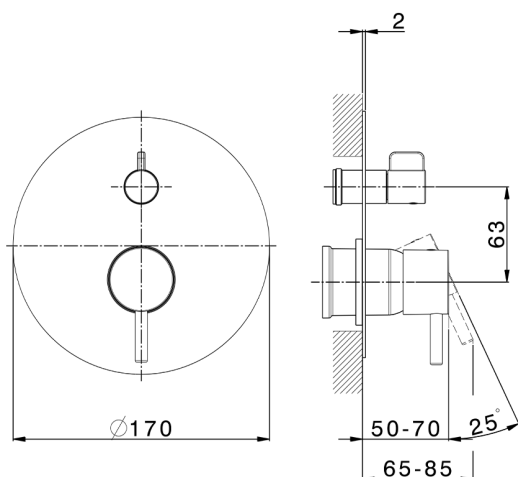

CHARACTERISTICS

Installation **Concealed**
Required concealed parts **ZA000230**