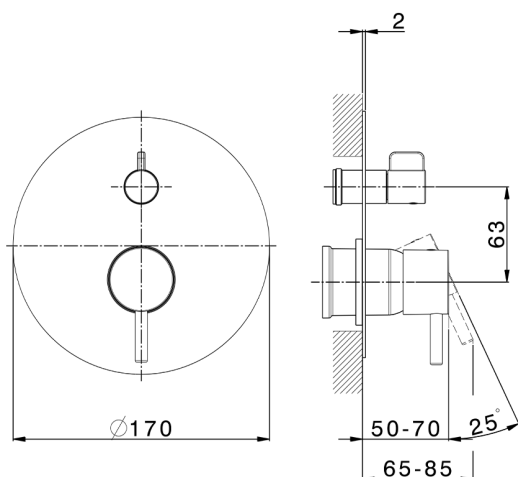

Exposed part for concealed S.L.bath-shower valve LESS MINIMAL_LN002300

MODEL **LN002300**

Exposed part for concealed S.L.bath-shower valve, 2-Way rotating diverter, without concealed part, for items Easy-Box ZA000230

AVAILABLE FINISHINGS

-  **21** 21 Chrome
-  **2F** 2F Brushed Nickel
-  **40** 40 Matt Black
-  **4Q** 4Q Matt White

CHARACTERISTICS

Installation **Concealed**
 Required concealed parts **ZA000230**

Exposed part for concealed S.L.bath-shower valve LESS MINIMAL_LN002300

LN002300

<https://en.cisal.it/exposed-part-for-concealed-s-l-bath-shower-valve-less-minimal-ln002300>

2026-05-17