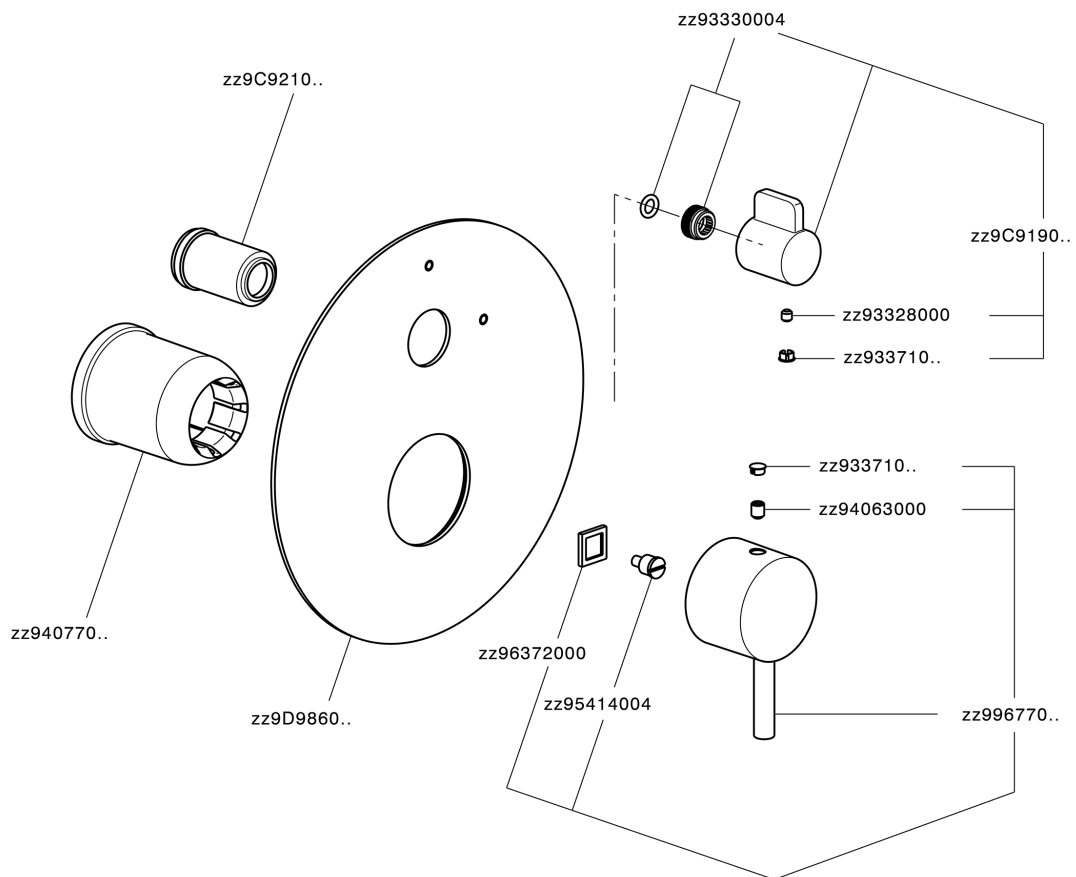

## Exposed part for concealed S.L.bath-shower valve LESS MINIMAL\_LN002300

LN002300

<https://en.cisal.it/exposed-part-for-concealed-s-l-bath-shower-valve-less-minimal-ln002300>

2026-04-26