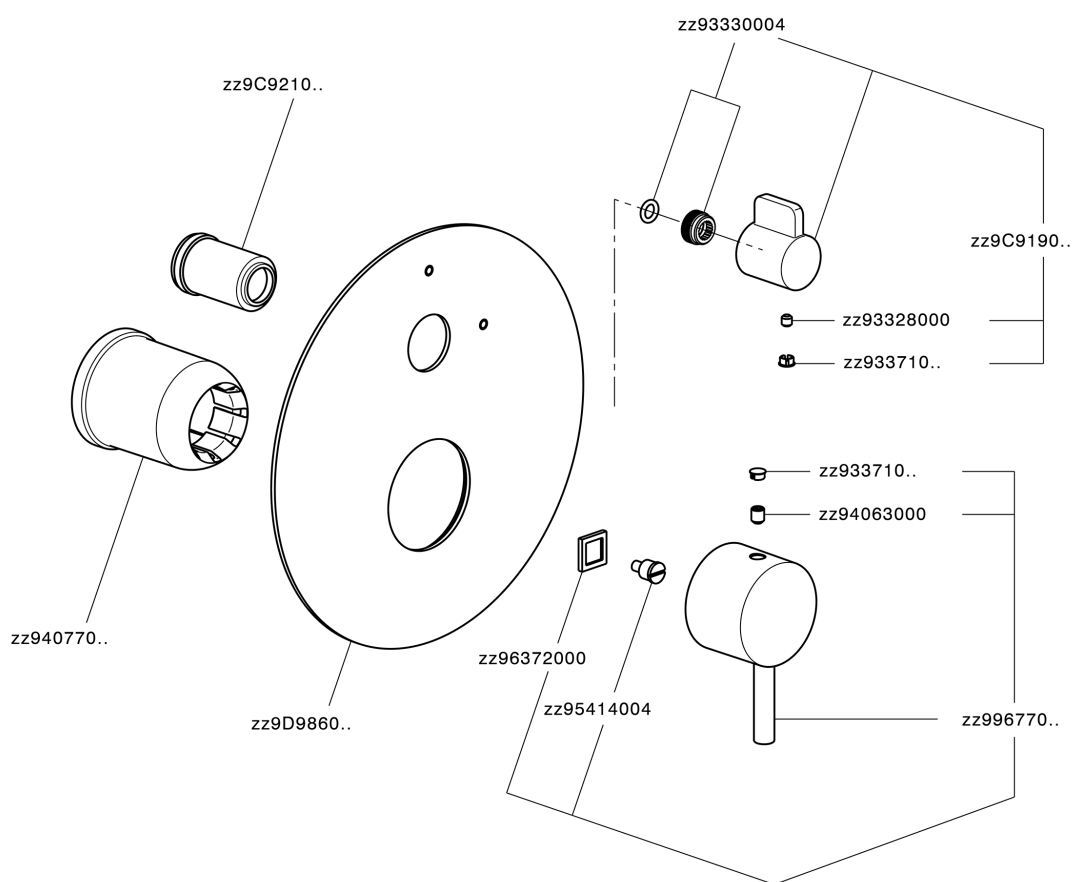

## Exposed part for concealed S.L.bath-shower valve LESS MINIMAL\_LN002300

LN002300

<https://en.cisal.it/exposed-part-for-concealed-s-l-bath-shower-valve-less-minimal-ln002300>

2026-06-13