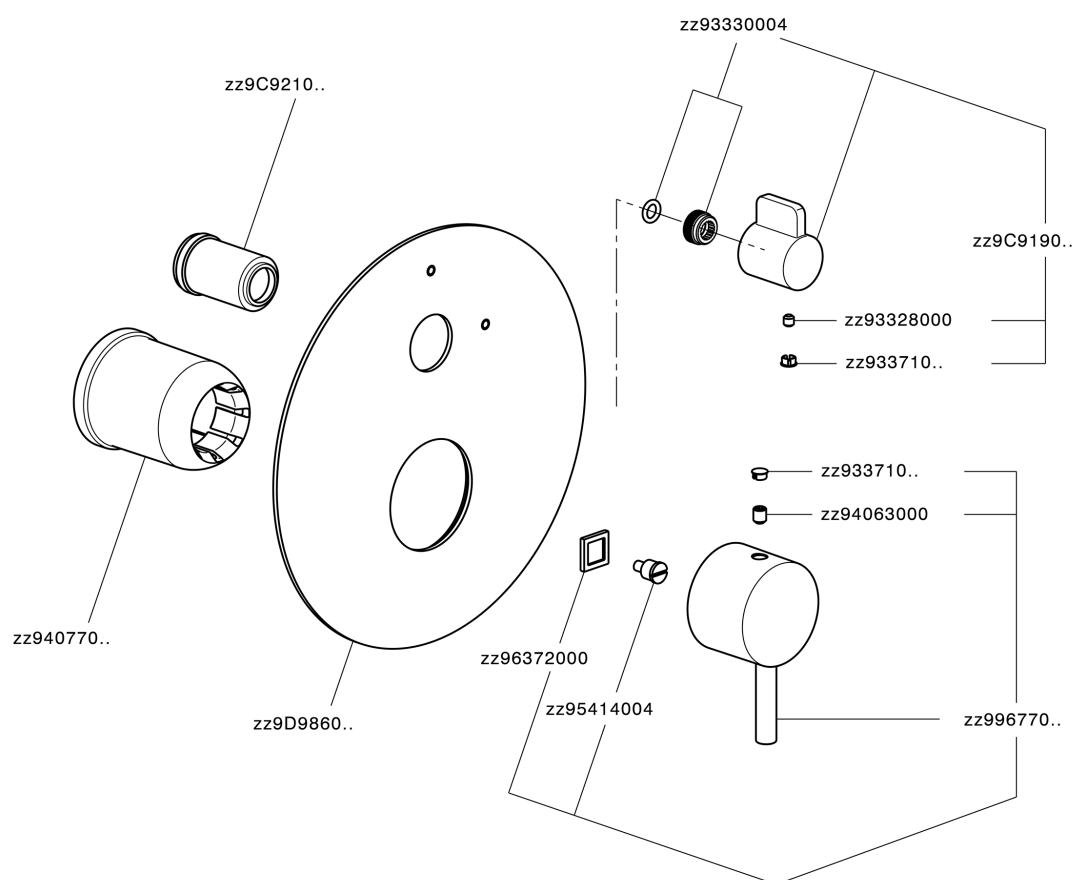

## Exposed part for concealed S.L.bath-shower valve LESS MINIMAL\_LN002300

LN002300

<https://en.cisal.it/exposed-part-for-concealed-s-l-bath-shower-valve-less-minimal-ln002300>

2026-04-06