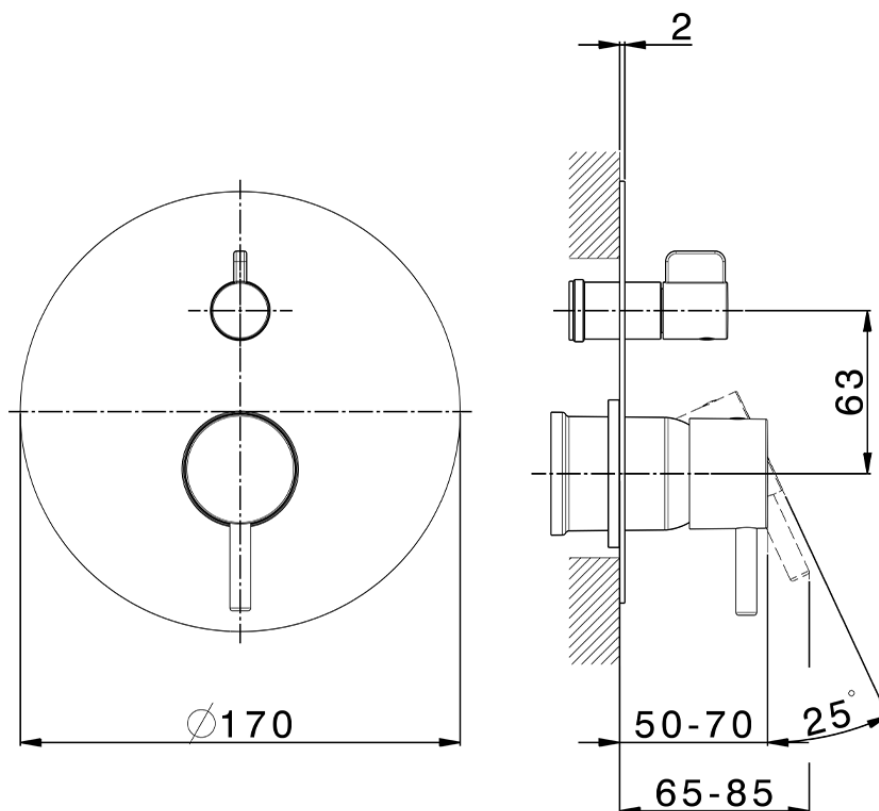

Exposed part for concealed S.L.bath-shower valve LESS MINIMAL_LN002300

LN002300

<https://en.cisal.it/exposed-part-for-concealed-s-l-bath-shower-valve-less-minimal-ln002300>

2026-04-06