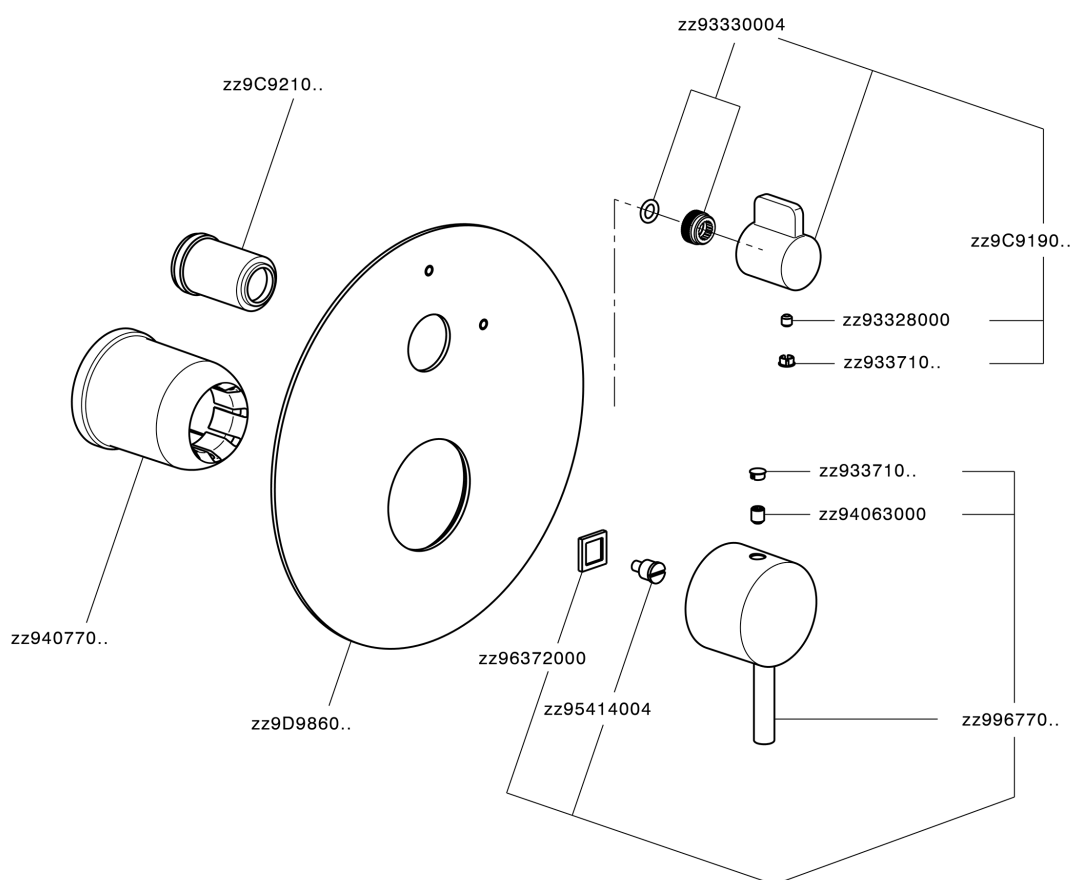

Exposed part for concealed S.L.bath-shower valve LESS MINIMAL_LN002300

LN002300

<https://en.cisal.it/exposed-part-for-concealed-s-l-bath-shower-valve-less-minimal-ln002300>

2026-06-13