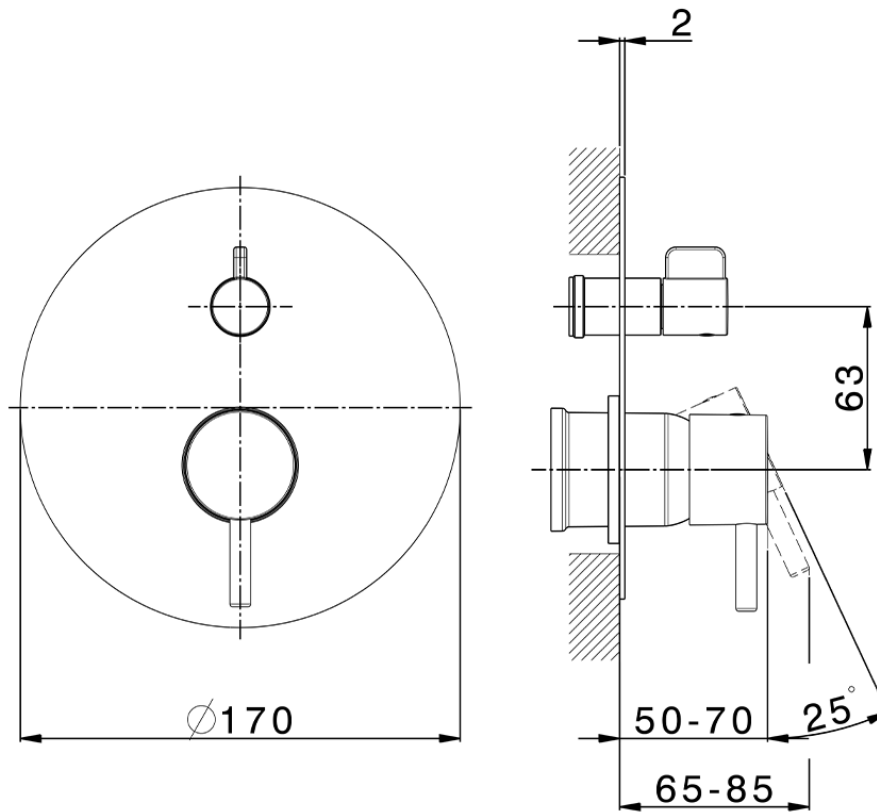

Exposed part for concealed S.L.bath-shower valve LESS MINIMAL_LN002300

LN002300

<https://en.cisal.it/exposed-part-for-concealed-s-l-bath-shower-valve-less-minimal-ln002300>

2026-06-13