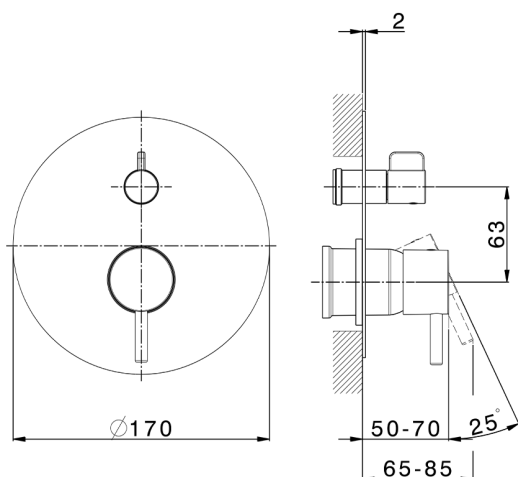

Exposed part for concealed S.L.bath-shower valve LESS MINIMAL_LN002300

MODEL **LN002300**

Exposed part for concealed S.L.bath-shower valve, 2-Way rotating diverter, without concealed part, for items Easy-Box ZA000230

AVAILABLE FINISHINGS

-  **21** 21 Chrome
-  **2F** 2F Brushed Nickel
-  **40** 40 Matt Black
-  **4Q** 4Q Matt White

CHARACTERISTICS

Installation **Concealed**
 Required concealed parts **ZA000230**

Exposed part for concealed S.L.bath-shower valve LESS MINIMAL_LN002300

LN002300

<https://en.cisal.it/exposed-part-for-concealed-s-l-bath-shower-valve-less-minimal-ln002300>

2026-04-26