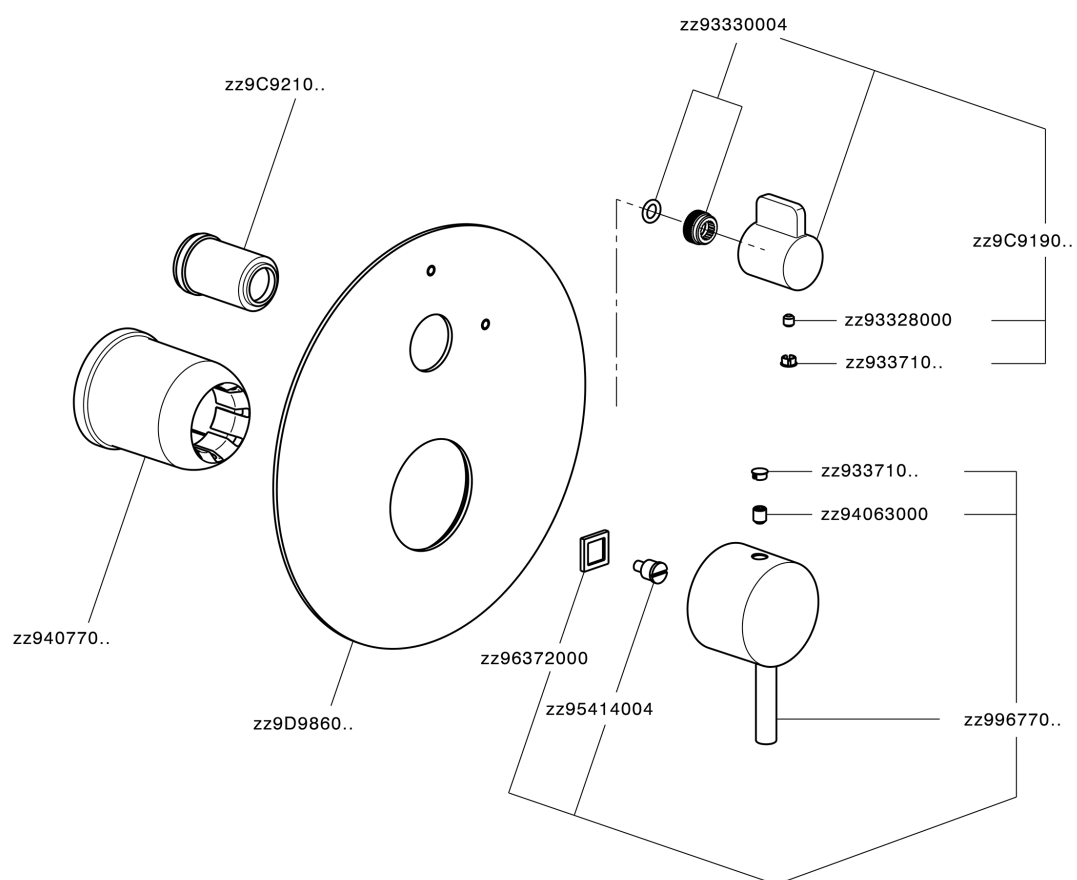

Exposed part for concealed S.L.bath-shower valve LESS MINIMAL_LN002300

MODEL **LN002300**

Exposed part for concealed S.L.bath-shower valve, 2-Way rotating diverter, without concealed part, for items Easy-Box ZA000230

AVAILABLE FINISHINGS

-  **21** 21 Chrome
-  **2F** 2F Brushed Nickel
-  **40** 40 Matt Black
-  **4Q** 4Q Matt White

CHARACTERISTICS

Installation **Concealed**
 Required concealed parts **ZA000230**

Exposed part for concealed S.L.bath-shower valve LESS MINIMAL_LN002300

LN002300

<https://en.cisal.it/exposed-part-for-concealed-s-l-bath-shower-valve-less-minimal-ln002300>

2026-04-06