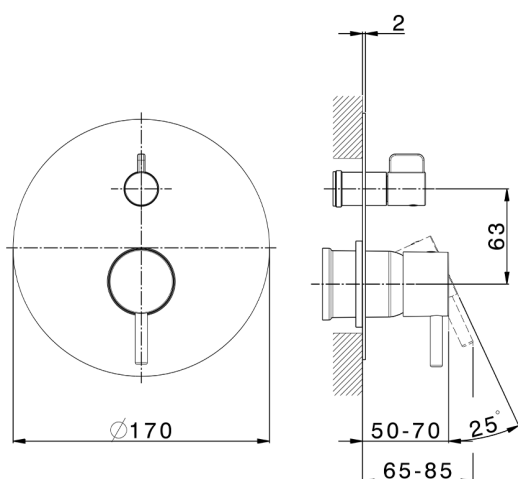

Exposed part for concealed S.L.bath-shower valve LESS MINIMAL_LN002300

MODEL **LN002300**

Exposed part for concealed S.L.bath-shower valve, 2-Way rotating diverter, without concealed part, for items Easy-Box ZA000230

AVAILABLE FINISHINGS

-  **21** 21 Chrome
-  **2F** 2F Brushed Nickel
-  **40** 40 Matt Black
-  **4Q** 4Q Matt White

CHARACTERISTICS

Installation **Concealed**
 Required concealed parts **ZA000230**

Exposed part for concealed S.L.bath-shower valve LESS MINIMAL_LN002300

LN002300

<https://en.cisal.it/exposed-part-for-concealed-s-l-bath-shower-valve-less-minimal-ln002300>

2026-04-06