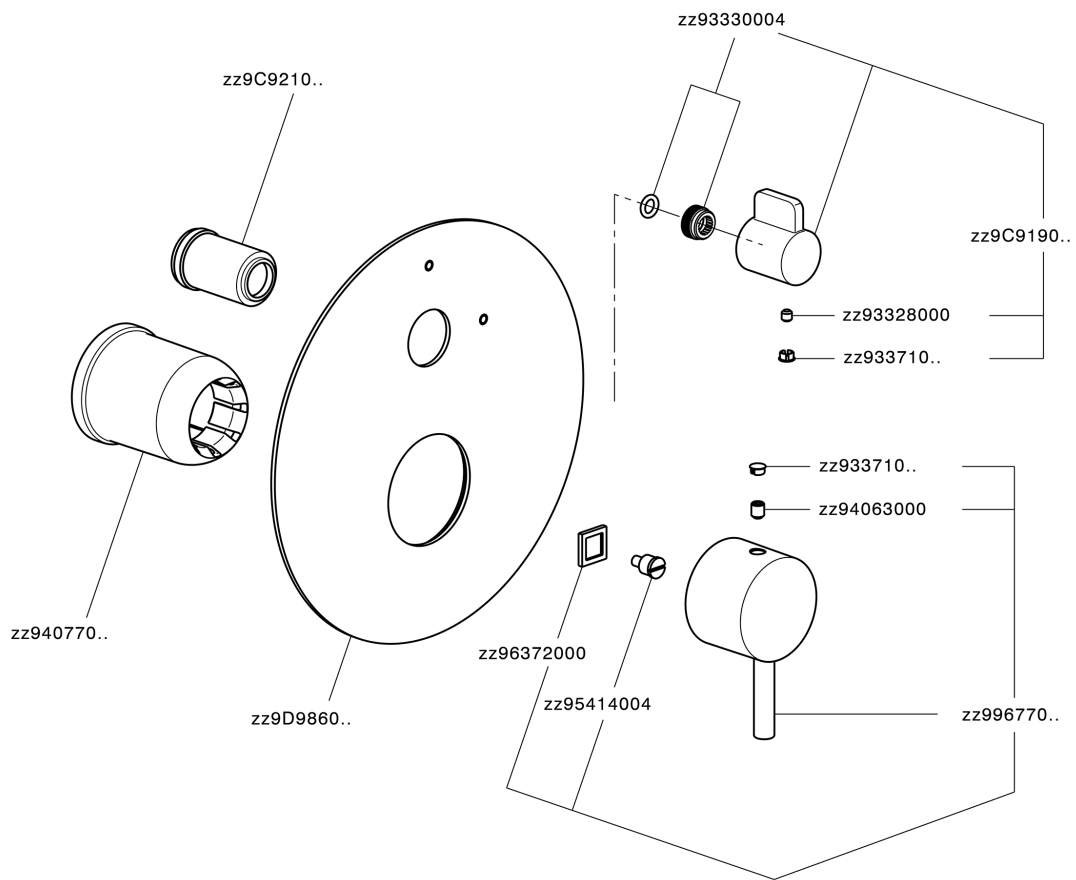

Exposed part for concealed S.L.bath-shower valve LESS MINIMAL_LN002300

MODEL **LN002300**

Exposed part for concealed S.L.bath-shower valve, 2-Way rotating diverter, without concealed part, for items Easy-Box ZA000230

AVAILABLE FINISHINGS

-  **21** 21 Chrome
-  **2F** 2F Brushed Nickel
-  **40** 40 Matt Black
-  **4Q** 4Q Matt White

CHARACTERISTICS

Installation **Concealed**
 Required concealed parts **ZA000230**

Exposed part for concealed S.L.bath-shower valve LESS MINIMAL_LN002300

LN002300

<https://en.cisal.it/exposed-part-for-concealed-s-l-bath-shower-valve-less-minimal-ln002300>

2026-04-26