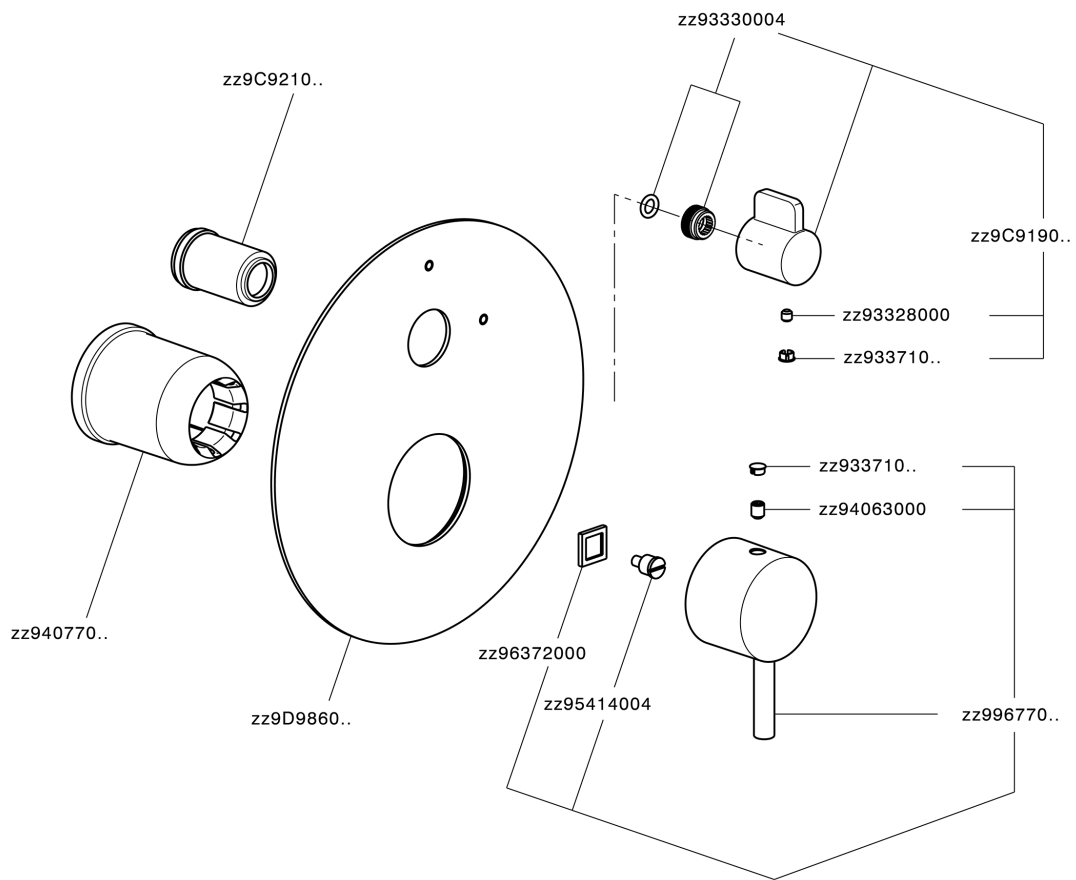

## Exposed part for concealed S.L.bath-shower valve LESS MINIMAL\_LN002300

LN002300

<https://en.cisal.it/exposed-part-for-concealed-s-l-bath-shower-valve-less-minimal-ln002300>

2026-04-06