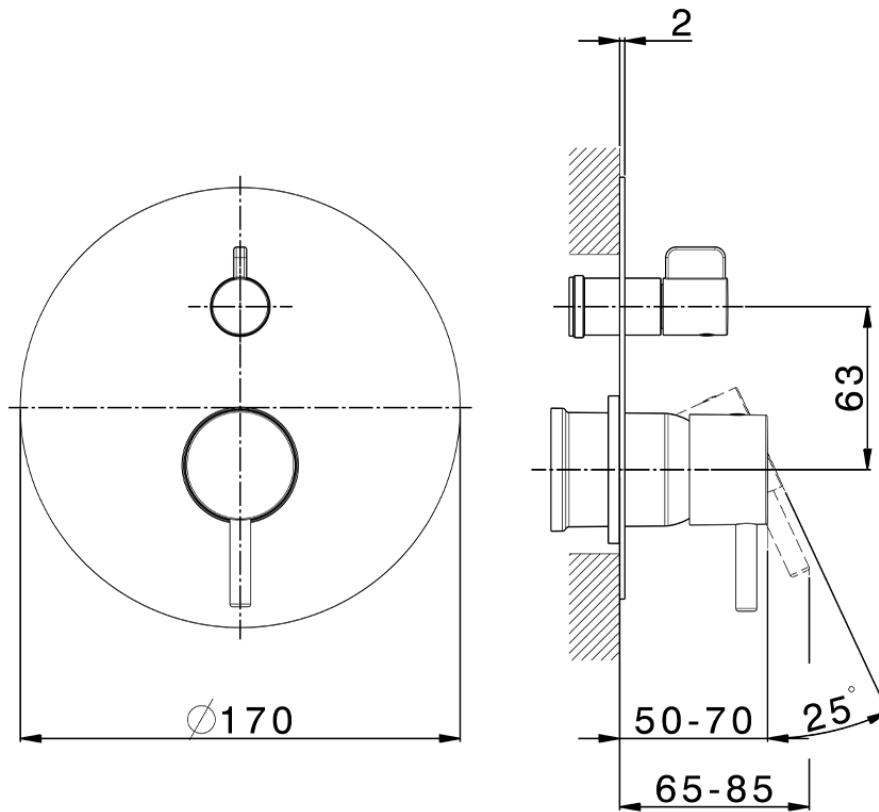

Exposed part for concealed S.L.bath-shower valve LESS MINIMAL_LN002300

LN002300

<https://en.cisal.it/exposed-part-for-concealed-s-l-bath-shower-valve-less-minimal-ln002300>

2026-05-17