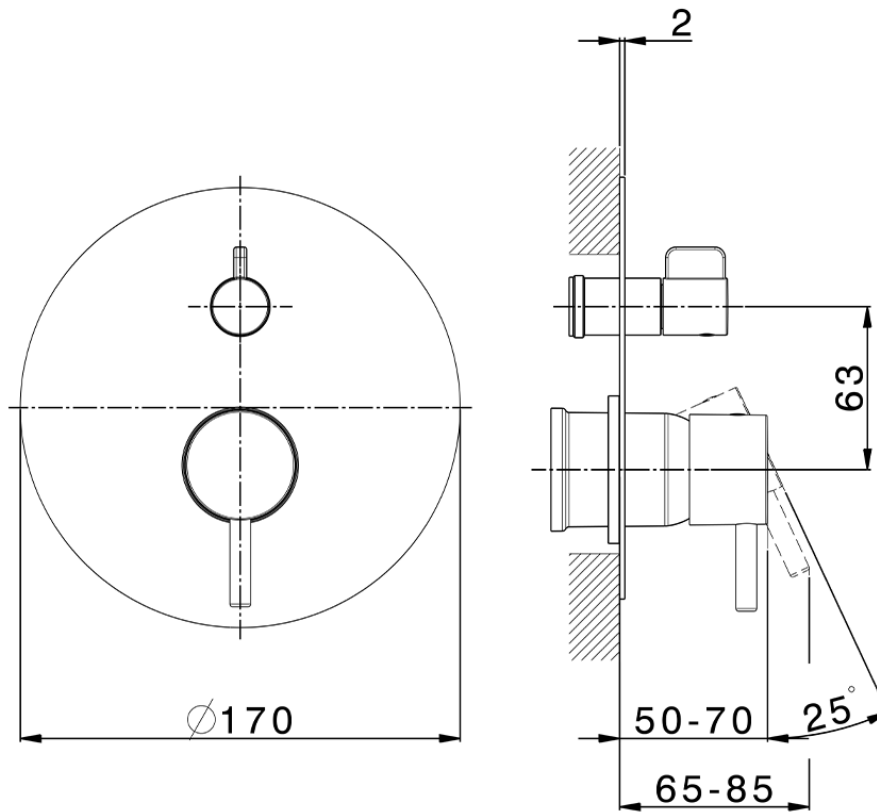

Exposed part for concealed S.L.bath-shower valve LESS MINIMAL_LN002300

LN002300

<https://en.cisal.it/exposed-part-for-concealed-s-l-bath-shower-valve-less-minimal-ln002300>

2026-06-14