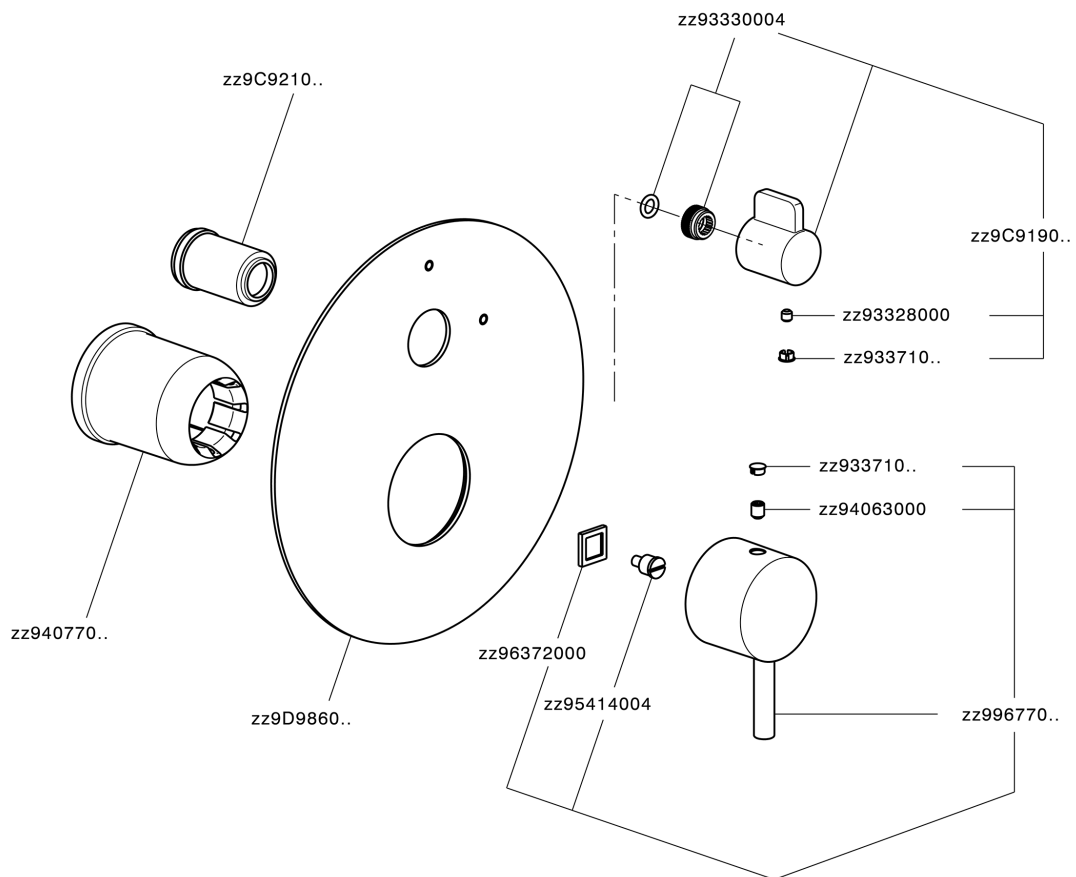

## Exposed part for concealed S.L.bath-shower valve LESS MINIMAL\_LN002300

MODEL **LN002300**

Exposed part for concealed S.L.bath-shower valve, 2-Way rotating diverter, without concealed part, for items Easy-Box ZA000230

### CHARACTERISTICS

Installation **Concealed**  
 Required concealed parts **ZA000230**

## Exposed part for concealed S.L.bath-shower valve LESS MINIMAL\_LN002300

LN002300

<https://en.cisal.it/exposed-part-for-concealed-s-l-bath-shower-valve-less-minimal-ln002300>

2026-06-14