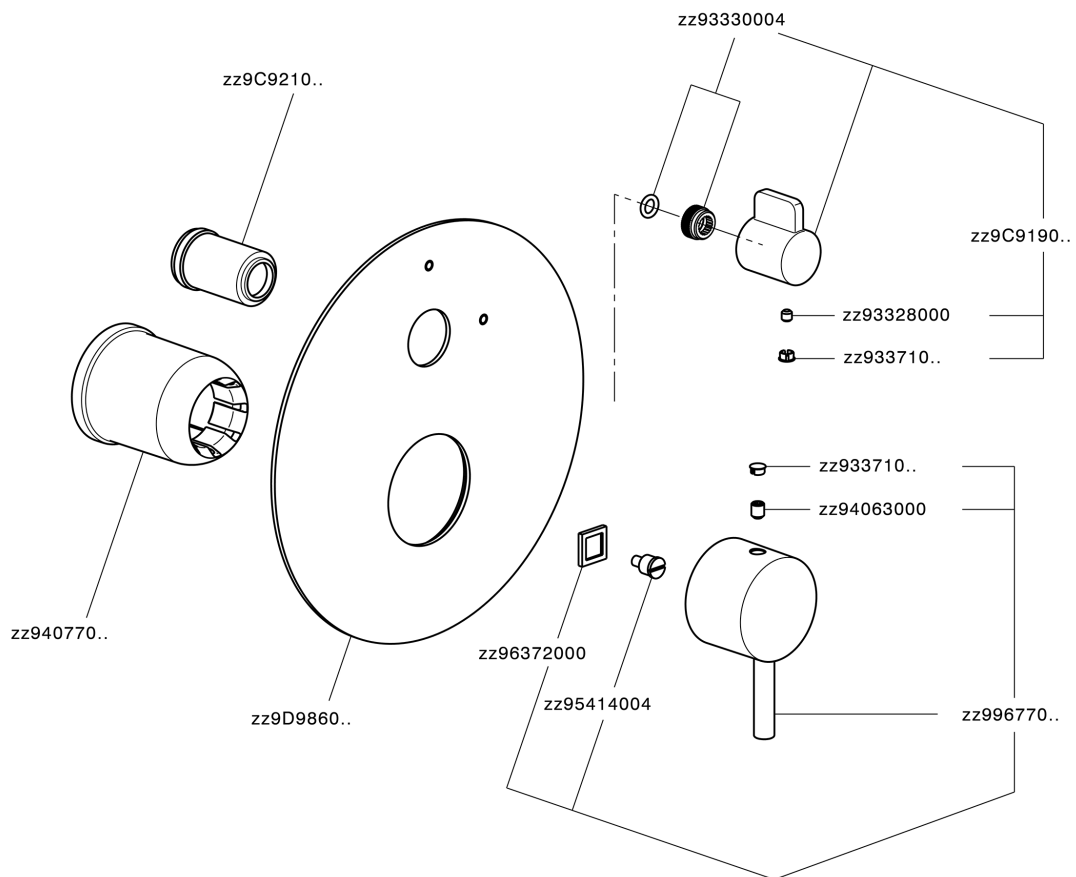

Exposed part for concealed S.L.bath-shower valve LESS MINIMAL_LN002300

MODEL **LN002300**

Exposed part for concealed S.L.bath-shower valve, 2-Way rotating diverter, without concealed part, for items Easy-Box ZA000230

AVAILABLE FINISHINGS

-  **21** 21 Chrome
-  **2F** 2F Brushed Nickel
-  **40** 40 Matt Black
-  **4Q** 4Q Matt White

CHARACTERISTICS

Installation **Concealed**
 Required concealed parts **ZA000230**

Exposed part for concealed S.L.bath-shower valve LESS MINIMAL_LN002300

LN002300

<https://en.cisal.it/exposed-part-for-concealed-s-l-bath-shower-valve-less-minimal-ln002300>

2026-04-26