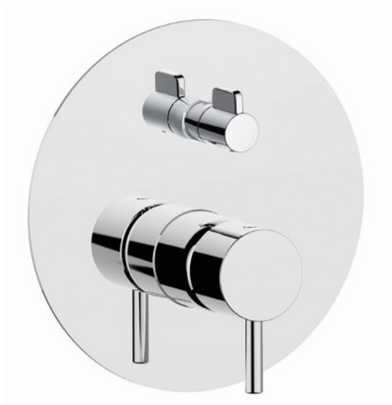

Exposed part for concealed S.L.bath-shower valve LESS MINIMAL_LN002300

MODEL **LN002300**

Exposed part for concealed S.L.bath-shower valve, 2-Way rotating diverter, without concealed part, for items Easy-Box ZA000230

AVAILABLE FINISHINGS

-  **21** 21 Chrome
-  **2F** 2F Brushed Nickel
-  **40** 40 Matt Black
-  **4Q** 4Q Matt White

CHARACTERISTICS

Installation **Concealed**
 Required concealed parts **ZA000230**

Exposed part for concealed S.L.bath-shower valve LESS MINIMAL_LN002300

LN002300

<https://en.cisal.it/exposed-part-for-concealed-s-l-bath-shower-valve-less-minimal-ln002300>

2026-04-26