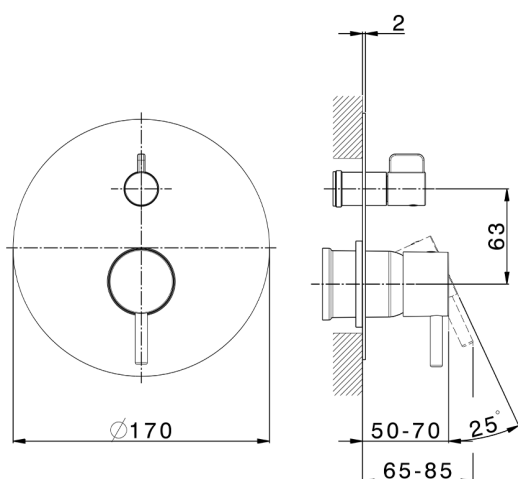

Exposed part for concealed S.L.bath-shower valve LESS MINIMAL_LN002300

MODEL **LN002300**

Exposed part for concealed S.L.bath-shower valve, 2-Way rotating diverter, without concealed part, for items Easy-Box ZA000230

AVAILABLE FINISHINGS

-  **21** 21 Chrome
-  **2F** 2F Brushed Nickel
-  **40** 40 Matt Black
-  **4Q** 4Q Matt White

CHARACTERISTICS

Installation **Concealed**
 Required concealed parts **ZA000230**

Exposed part for concealed S.L.bath-shower valve LESS MINIMAL_LN002300

LN002300

<https://en.cisal.it/exposed-part-for-concealed-s-l-bath-shower-valve-less-minimal-ln002300>

2026-04-26