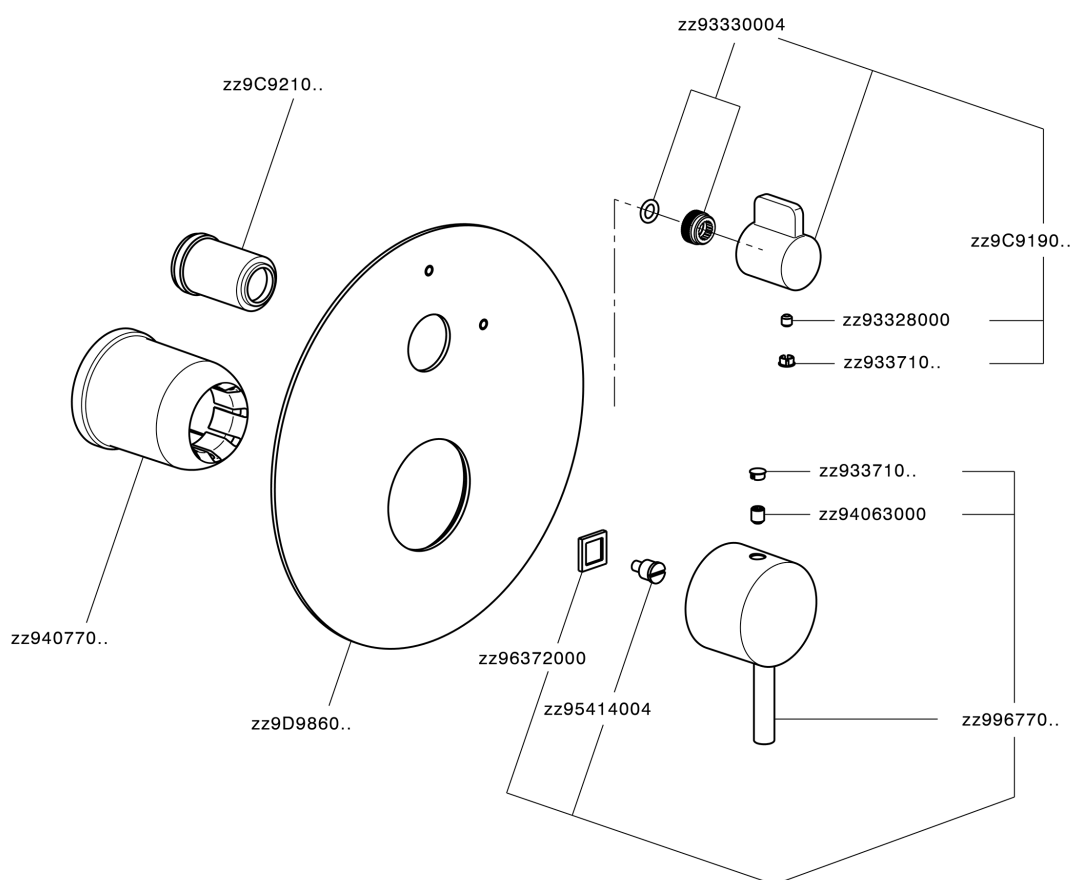

## Exposed part for concealed S.L.bath-shower valve LESS MINIMAL\_LN002300

LN002300

<https://en.cisal.it/exposed-part-for-concealed-s-l-bath-shower-valve-less-minimal-ln002300>

2026-06-14