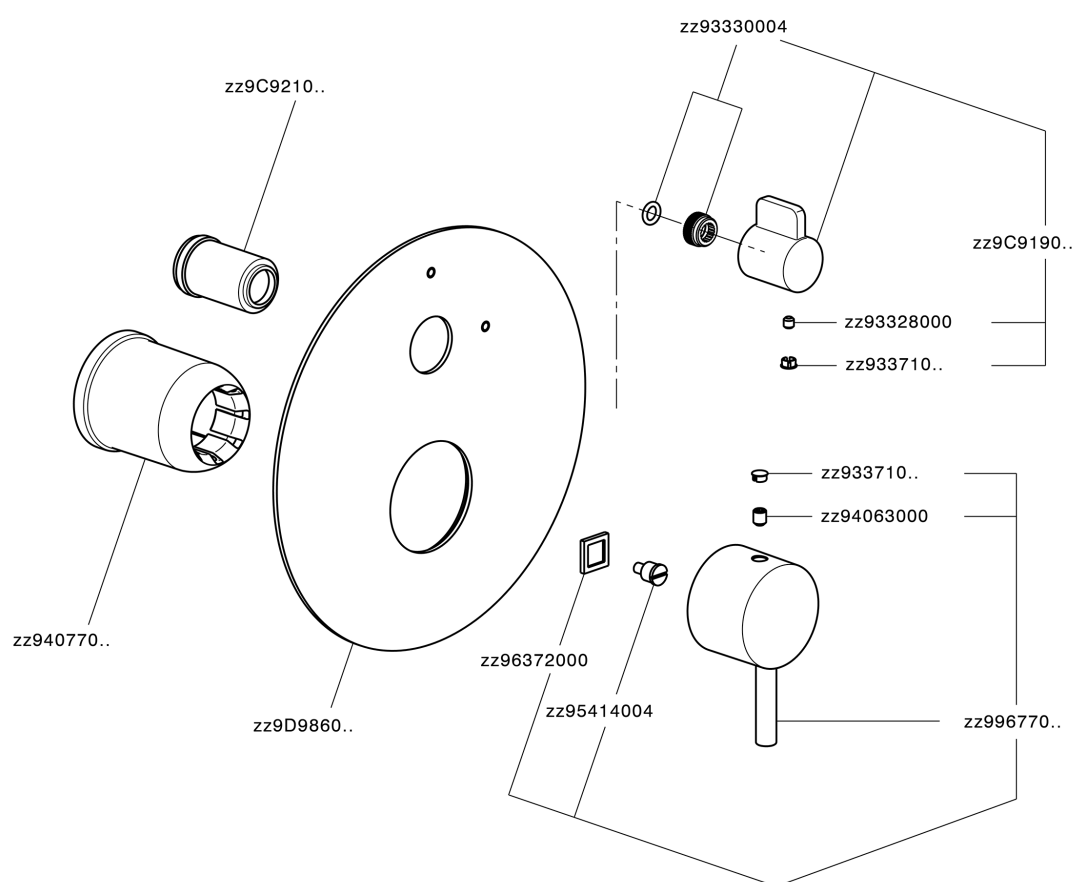

## Exposed part for concealed S.L.bath-shower valve LESS MINIMAL\_LN002300

LN002300

<https://en.cisal.it/exposed-part-for-concealed-s-l-bath-shower-valve-less-minimal-ln002300>

2026-04-26