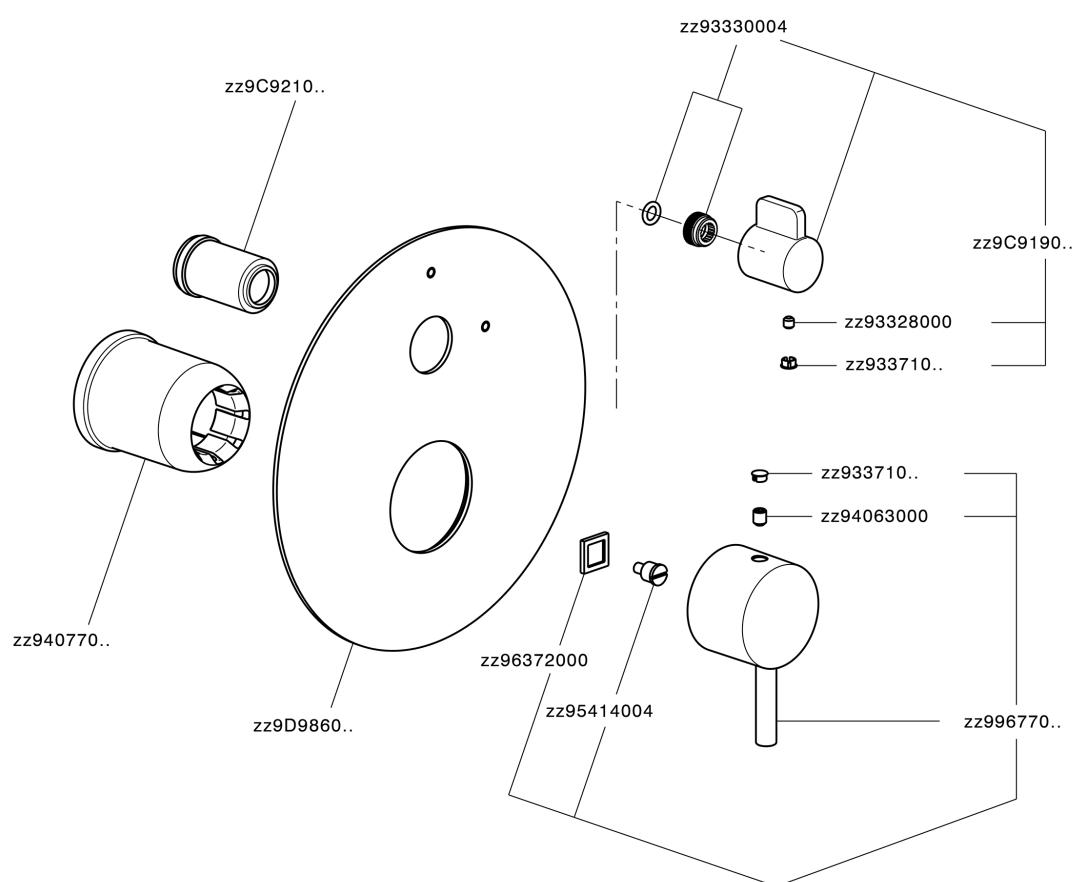

## Exposed part for concealed S.L.bath-shower valve LESS MINIMAL\_LN002300

LN002300

<https://en.cisal.it/exposed-part-for-concealed-s-l-bath-shower-valve-less-minimal-ln002300>

2026-05-17