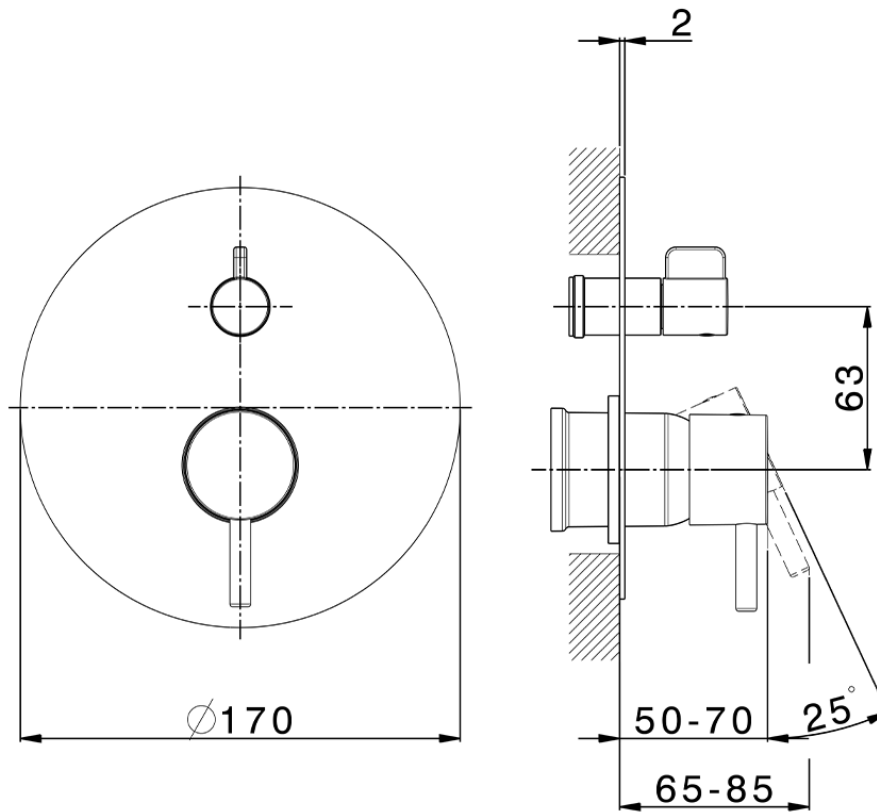

Exposed part for concealed S.L.bath-shower valve LESS MINIMAL_LN002300

LN002300

<https://en.cisal.it/exposed-part-for-concealed-s-l-bath-shower-valve-less-minimal-ln002300>

2026-04-26