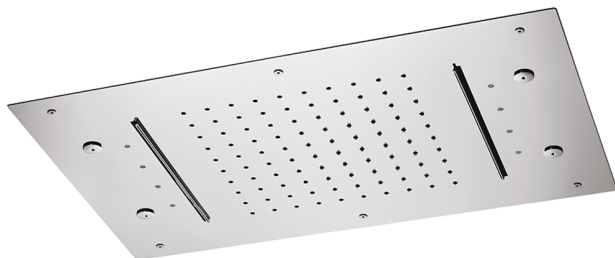

600x400 mm Ceiling showerheads ZEN SHOWER_ZS0C0375

MODEL **ZS0C0375**

600x400 mm Ceiling showerheads, rain, spraying functions, 2 waterfalls, chromotherapy functions, built-in control included, Stainless Steel AISI 304

AVAILABLE FINISHINGS

- **40** 40 Matt Black
- **4Q** 4Q Matt White
- **D1** D1 Brushed Inox
- **D2** D2 Polished Inox

CHARACTERISTICS

2024-12-22