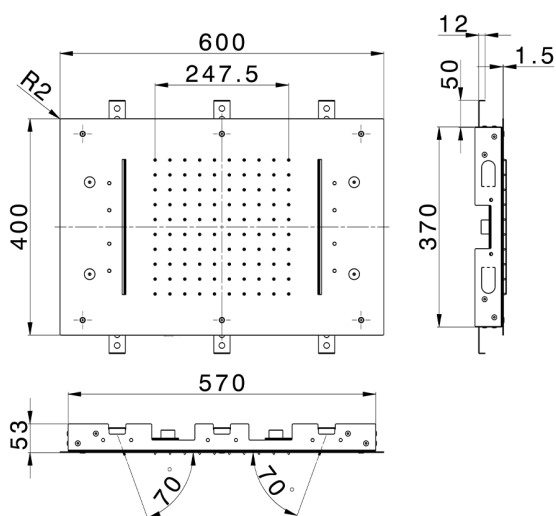

600x400 mm Ceiling showerheads ZEN SHOWER_ZS0C0375

MODEL **ZS0C0375**

600x400 mm Ceiling showerheads, rain, spraying functions, 2 waterfalls, chromotherapy functions, built-in control included, Stainless Steel AISI 304

AVAILABLE FINISHINGS

- **40** 40 Matt Black
- **4Q** 4Q Matt White
- **D1** D1 Brushed Inox
- **D2** D2 Polished Inox

CHARACTERISTICS

2024-12-22