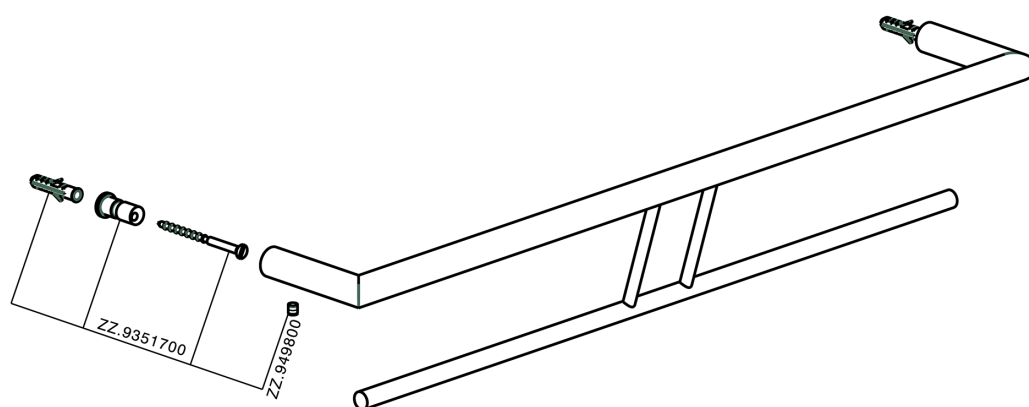

Double towel holder BATHROOM ACCESSORIES_SY090200

SY090200

<https://en.cisal.it/double-towel-holder-bathroom-accessories-sy090200>

2026-04-26