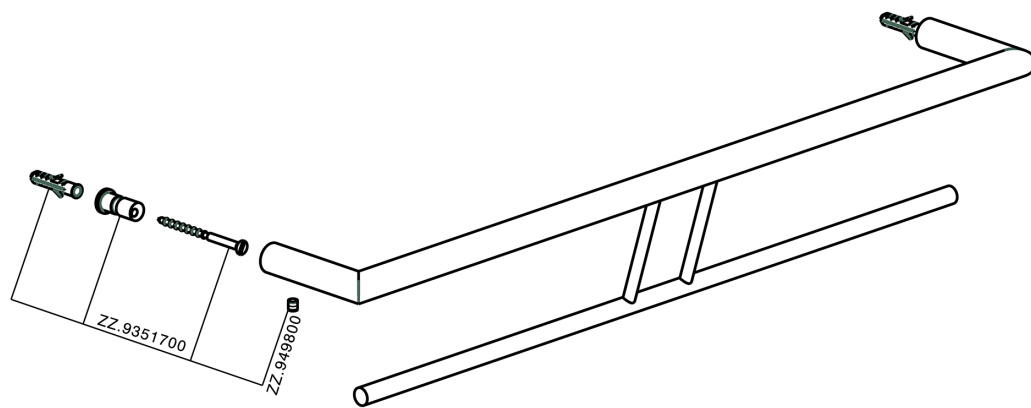

Double towel holder BATHROOM ACCESSORIES_SY090200

SY090200

<https://en.cisal.it/double-towel-holder-bathroom-accessories-sy090200>

2026-05-17