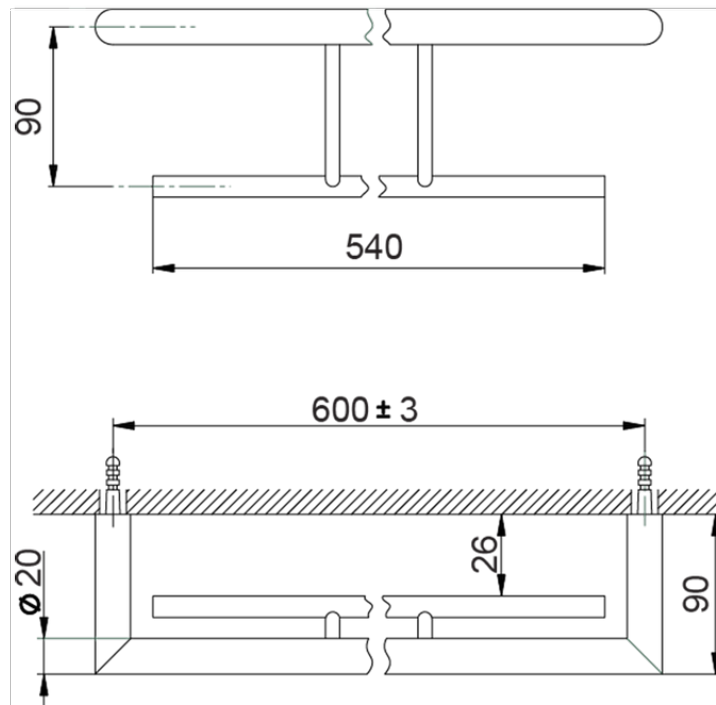

Double towel holder BATHROOM ACCESSORIES_SY090200

SY090200

<https://en.cisal.it/double-towel-holder-bathroom-accessories-sy090200>

2026-04-26