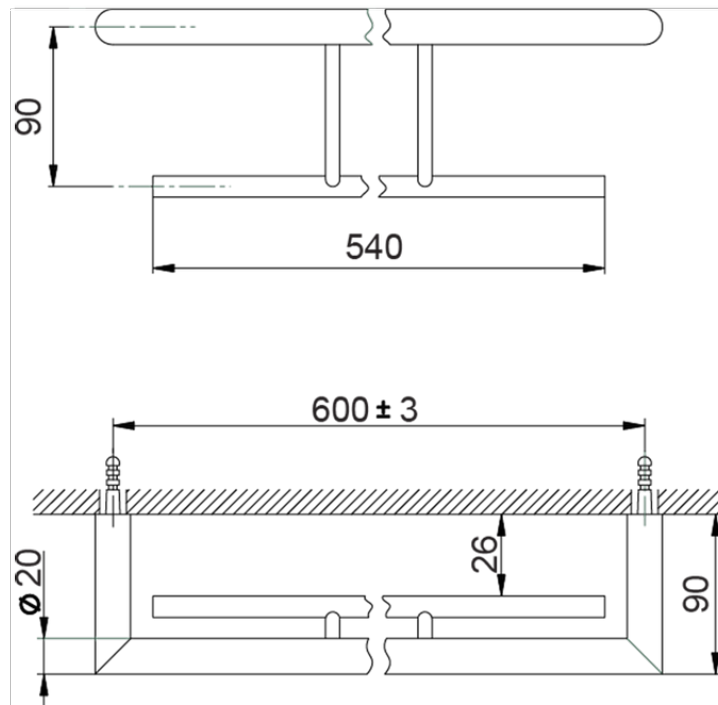

Double towel holder BATHROOM ACCESSORIES_SY090200

SY090200

<https://en.cisal.it/double-towel-holder-bathroom-accessories-sy090200>

2026-05-17