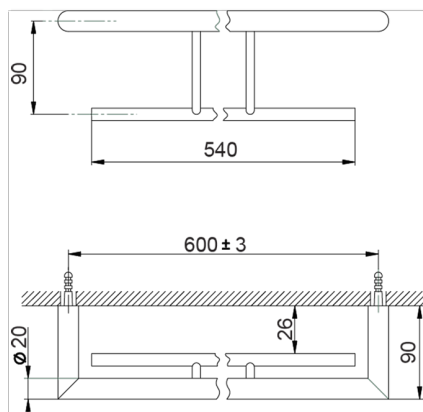

Double towel holder BATHROOM ACCESSORIES_SY090200

MODEL **SY090200**

Double towel holder

AVAILABLE FINISHINGS

- 21** 21 Chrome
- 2B** 2B Polished Nickel
- 2F** 2F Brushed Nickel
- 2P** 2P Rose Gold
- 2Q** 2Q Black Titanium
- 40** 40 Matt Black
- 4Q** 4Q Matt White

CHARACTERISTICS

Double towel holder BATHROOM ACCESSORIES_SY090200

SY090200

<https://en.cisal.it/double-towel-holder-bathroom-accessories-sy090200>

2026-06-14