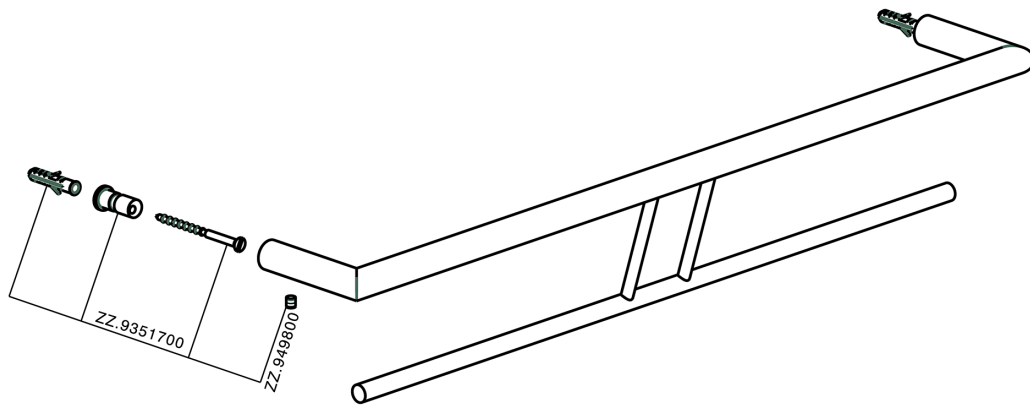

Double towel holder BATHROOM ACCESSORIES_SY090200

MODEL **SY090200**

Double towel holder

AVAILABLE FINISHINGS

- 21** 21 Chrome
- 2B** 2B Polished Nickel
- 2F** 2F Brushed Nickel
- 2P** 2P Rose Gold
- 2Q** 2Q Black Titanium
- 40** 40 Matt Black
- 4Q** 4Q Matt White

CHARACTERISTICS

Double towel holder BATHROOM ACCESSORIES_SY090200

SY090200

<https://en.cisal.it/double-towel-holder-bathroom-accessories-sy090200>

2026-06-14