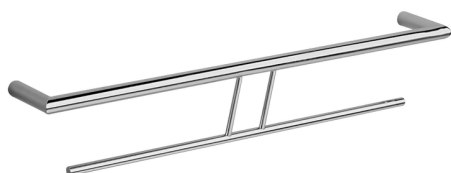

Double towel holder BATHROOM ACCESSORIES_SY090200

MODEL **SY090200**

Double towel holder

AVAILABLE FINISHINGS

- 21** 21 Chrome
- 2B** 2B Polished Nickel
- 2F** 2F Brushed Nickel
- 2P** 2P Rose Gold
- 2Q** 2Q Black Titanium
- 40** 40 Matt Black
- 4Q** 4Q Matt White

CHARACTERISTICS

Double towel holder BATHROOM ACCESSORIES_SY090200

SY090200

<https://en.cisal.it/double-towel-holder-bathroom-accessories-sy090200>

2026-06-14