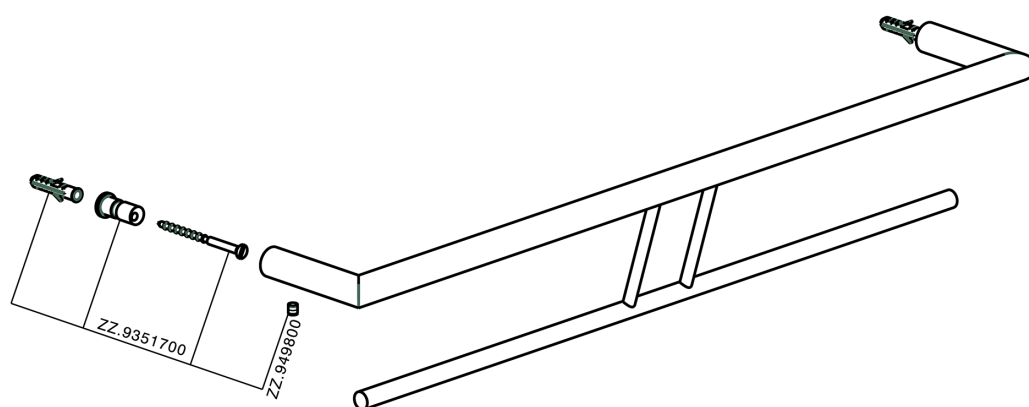

Double towel holder BATHROOM ACCESSORIES_SY090200

SY090200

<https://en.cisal.it/double-towel-holder-bathroom-accessories-sy090200>

2026-04-06