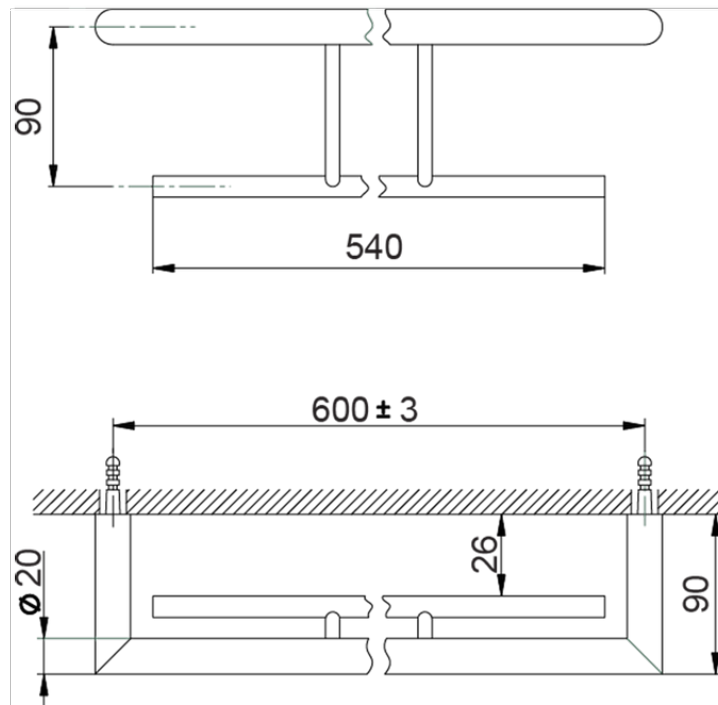

Double towel holder BATHROOM ACCESSORIES_SY090200

SY090200

<https://en.cisal.it/double-towel-holder-bathroom-accessories-sy090200>

2026-04-26