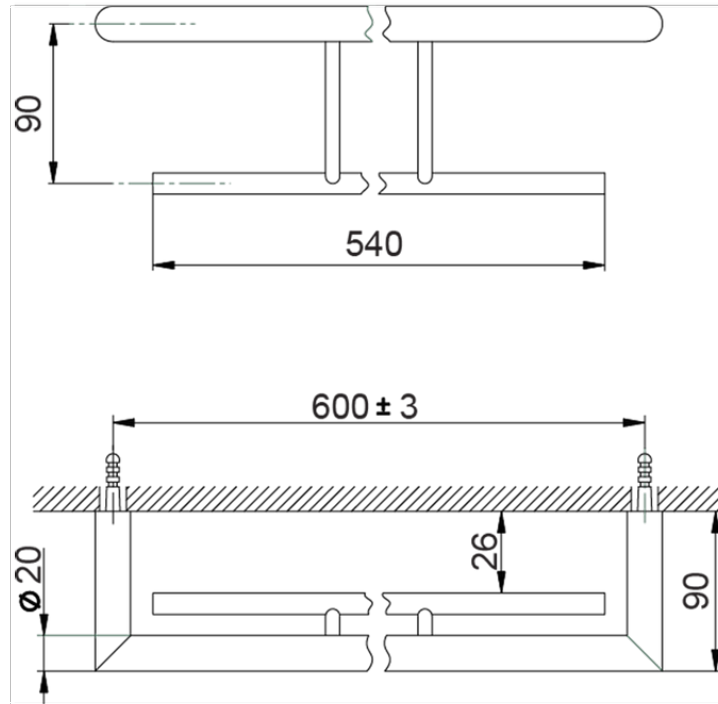

Double towel holder BATHROOM ACCESSORIES_SY090200

SY090200

<https://en.cisal.it/double-towel-holder-bathroom-accessories-sy090200>

2026-06-13