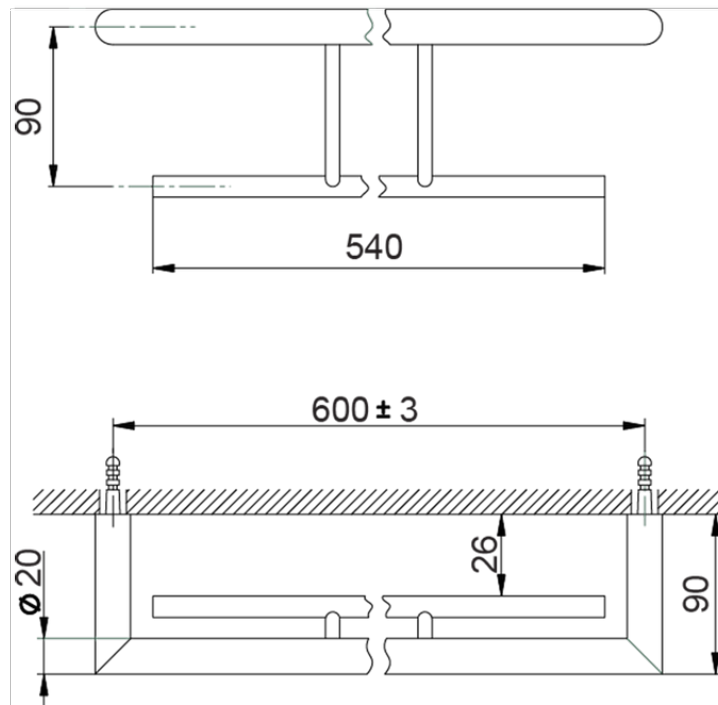

Double towel holder BATHROOM ACCESSORIES_SY090200

SY090200

<https://en.cisal.it/double-towel-holder-bathroom-accessories-sy090200>

2026-06-14