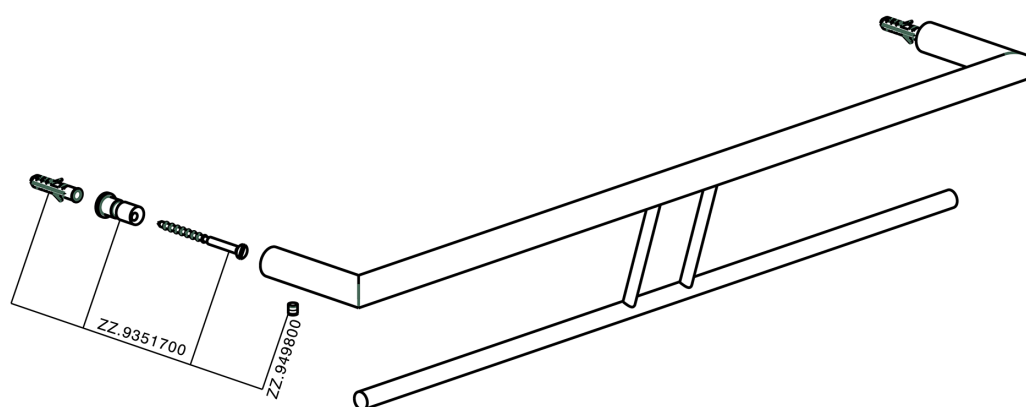

Double towel holder BATHROOM ACCESSORIES_SY090200

SY090200

<https://en.cisal.it/double-towel-holder-bathroom-accessories-sy090200>

2026-06-26