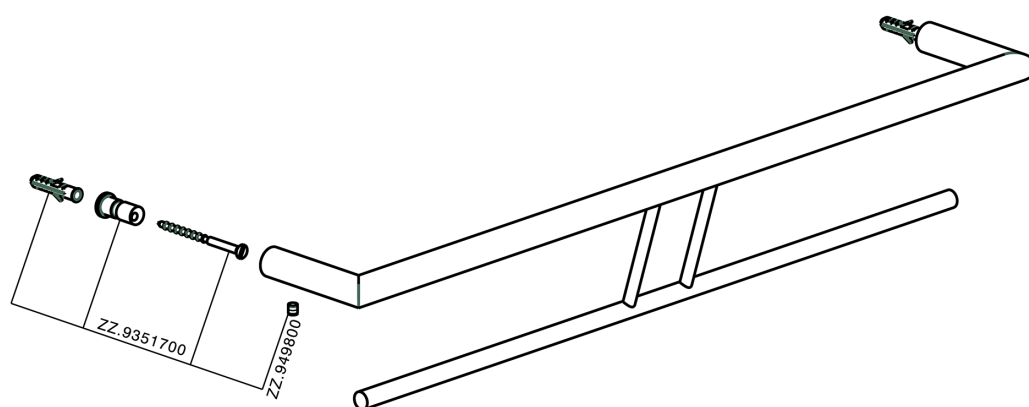

Double towel holder BATHROOM ACCESSORIES_SY090200

SY090200

<https://en.cisal.it/double-towel-holder-bathroom-accessories-sy090200>

2026-06-14