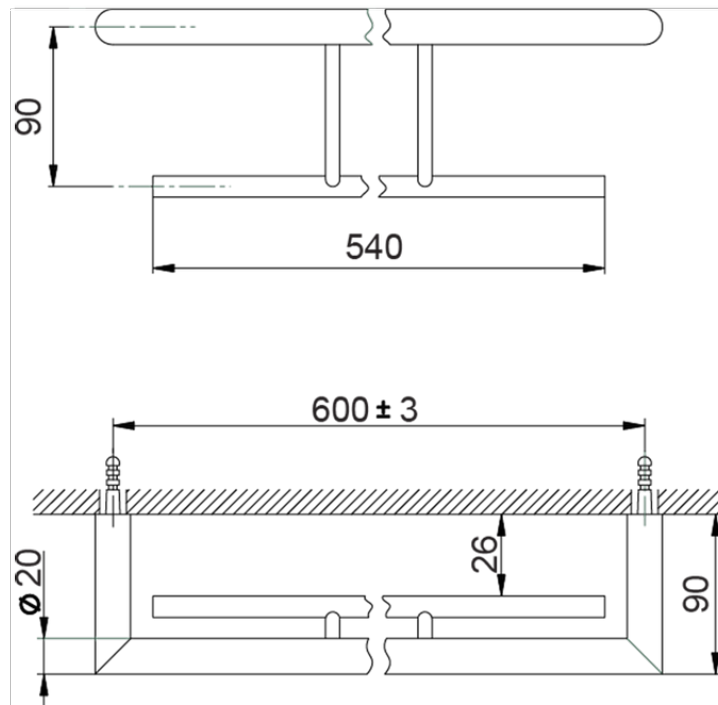

## Double towel holder BATHROOM ACCESSORIES\_SY090200

SY090200

<https://en.cisal.it/double-towel-holder-bathroom-accessories-sy090200>

2026-06-10