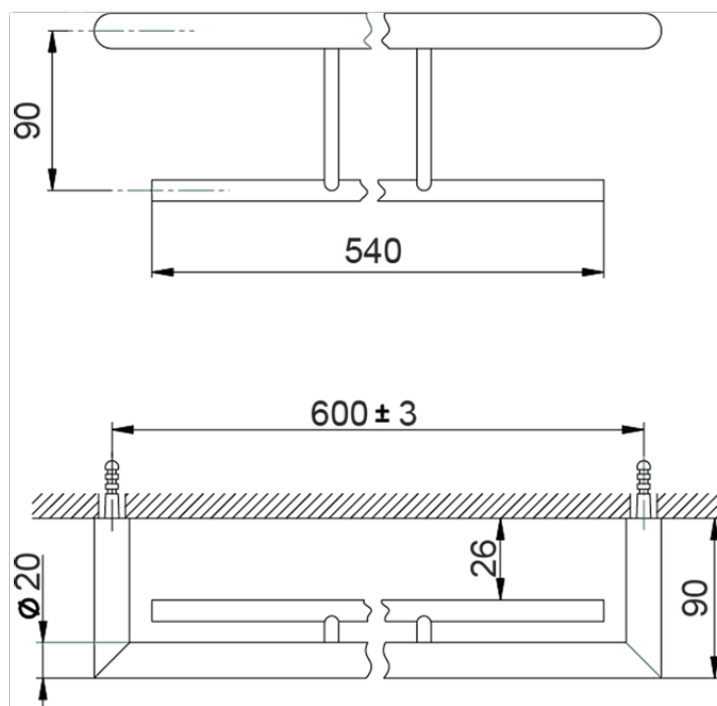

Double towel holder BATHROOM ACCESSORIES_SY090200

SY090200

<https://en.cisal.it/double-towel-holder-bathroom-accessories-sy090200>

2026-04-06