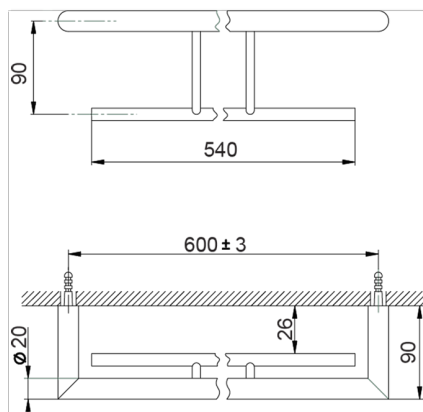

Double towel holder BATHROOM ACCESSORIES_SY090200

MODEL **SY090200**

Double towel holder

AVAILABLE FINISHINGS

-  **21** 21 Chrome
-  **2B** 2B Polished Nickel
-  **2F** 2F Brushed Nickel
-  **2P** 2P Rose Gold
-  **2Q** 2Q Black Titanium
-  **40** 40 Matt Black
-  **4Q** 4Q Matt White

CHARACTERISTICS

Double towel holder BATHROOM ACCESSORIES_SY090200

SY090200

<https://en.cisal.it/double-towel-holder-bathroom-accessories-sy090200>

2026-04-08