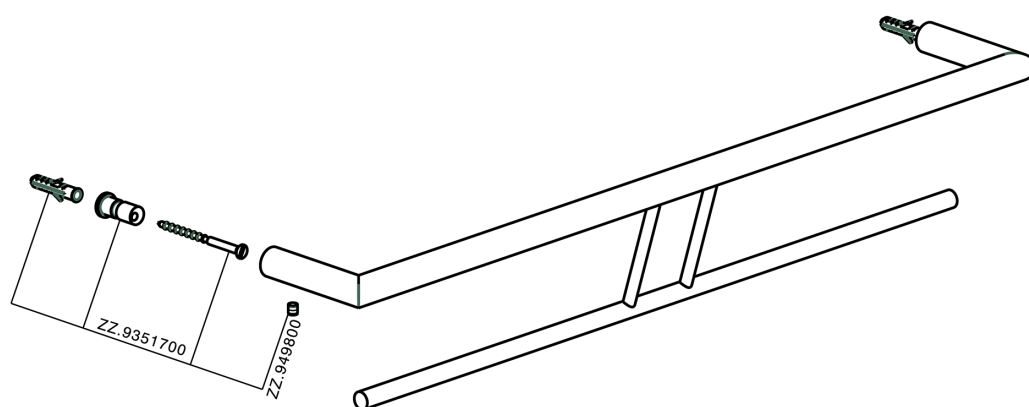

Double towel holder BATHROOM ACCESSORIES_SY090200

MODEL **SY090200**

Double towel holder

AVAILABLE FINISHINGS

-  **21** 21 Chrome
-  **2B** 2B Polished Nickel
-  **2F** 2F Brushed Nickel
-  **2P** 2P Rose Gold
-  **2Q** 2Q Black Titanium
-  **40** 40 Matt Black
-  **4Q** 4Q Matt White

CHARACTERISTICS

Double towel holder BATHROOM ACCESSORIES_SY090200

SY090200

<https://en.cisal.it/double-towel-holder-bathroom-accessories-sy090200>

2026-04-08