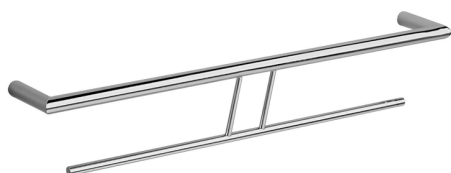

Double towel holder BATHROOM ACCESSORIES_SY090200

MODEL **SY090200**

Double towel holder

AVAILABLE FINISHINGS

-  **21** 21 Chrome
-  **2B** 2B Polished Nickel
-  **2F** 2F Brushed Nickel
-  **2P** 2P Rose Gold
-  **2Q** 2Q Black Titanium
-  **40** 40 Matt Black
-  **4Q** 4Q Matt White

CHARACTERISTICS

Double towel holder BATHROOM ACCESSORIES_SY090200

SY090200

<https://en.cisal.it/double-towel-holder-bathroom-accessories-sy090200>

2026-04-08