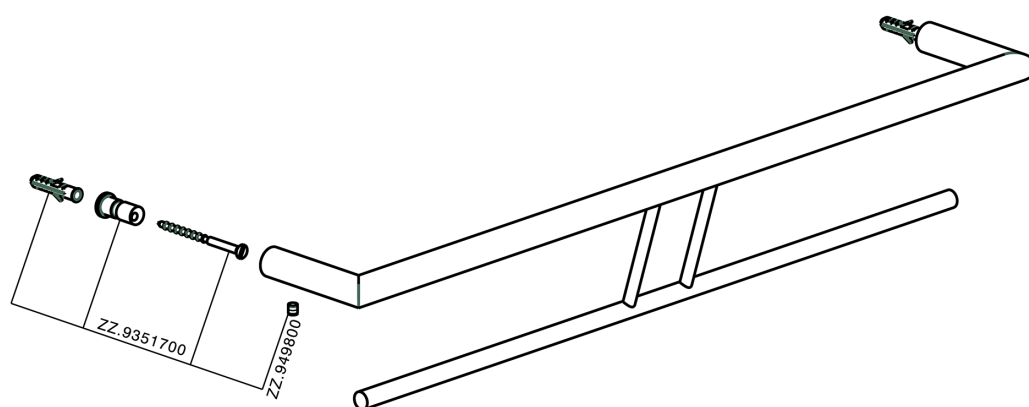

Double towel holder BATHROOM ACCESSORIES_SY090200

SY090200

<https://en.cisal.it/double-towel-holder-bathroom-accessories-sy090200>

2026-05-17