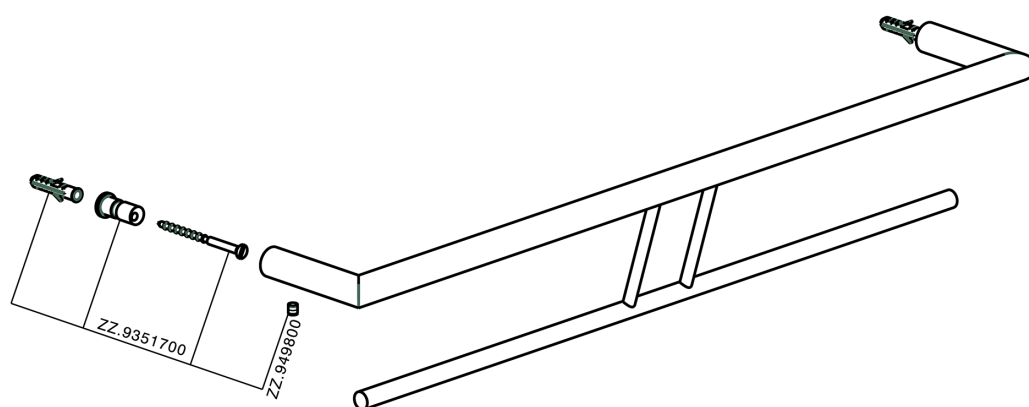

Double towel holder BATHROOM ACCESSORIES_SY090200

SY090200

<https://en.cisal.it/double-towel-holder-bathroom-accessories-sy090200>

2026-06-13