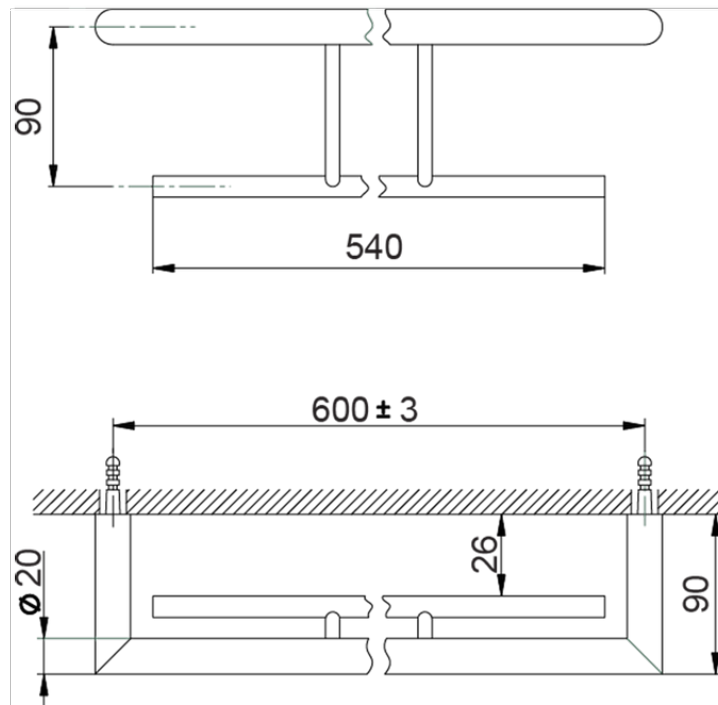

Double towel holder BATHROOM ACCESSORIES_SY090200

SY090200

<https://en.cisal.it/double-towel-holder-bathroom-accessories-sy090200>

2026-06-26