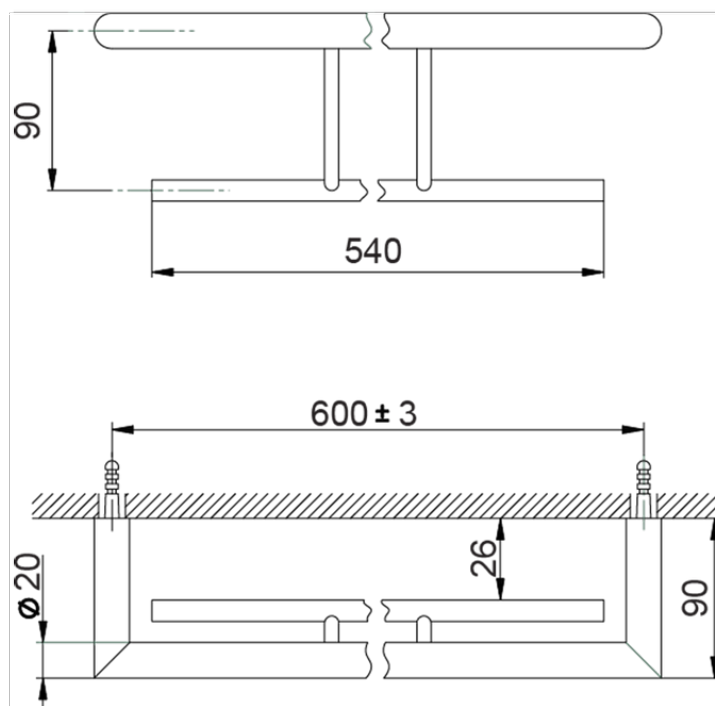

Double towel holder BATHROOM ACCESSORIES_SY090200

SY090200

<https://en.cisal.it/double-towel-holder-bathroom-accessories-sy090200>

2026-06-06