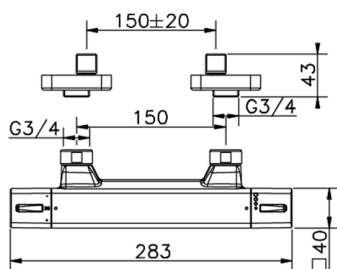

## Thermostatic shower mixer CUBIC\_CUT01020

MODEL **CUT01020**

Thermostatic shower mixer, without shower set, 1/2" M flexible connection

### CHARACTERISTICS

Cartridge Spare Parts **22.04A.AR - ZZ97279004**

**Argo 2 (long filter) Thermostatic Valve**