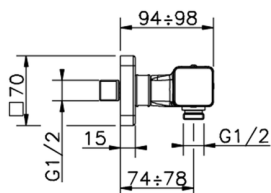

Thermostatic shower mixer CUBIC_CUT01020

MODEL **CUT01020**

Thermostatic shower mixer, without shower set, 1/2" M flexible connection

AVAILABLE FINISHINGS

-  **21** 21 Chrome
-  **2B** 2B Polished Nickel
-  **2F** 2F Brushed Nickel
-  **40** 40 Matt Black

CHARACTERISTICS

Cartridge Spare Parts **22.04A.AR - ZZ97279004**

Argo 2 (long filter) Thermostatic Valve

SafeTouch

The Cisal SafeTouch system maintains the mixer body cool to the touch during operation.

Thermostatic