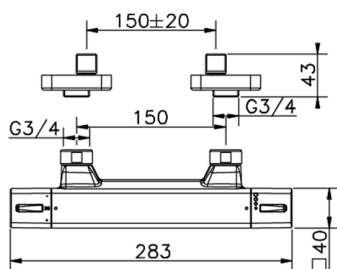

Thermostatic shower mixer CUBIC_CUT01020

MODEL **CUT01020**

Thermostatic shower mixer, without shower set, 1/2" M flexible connection

AVAILABLE FINISHINGS

-  **21** 21 Chrome
-  **2B** 2B Polished Nickel
-  **2F** 2F Brushed Nickel
-  **40** 40 Matt Black

CHARACTERISTICS

Cartridge Spare Parts **22.04A.AR - ZZ97279004**

Argo 2 (long filter) Thermostatic Valve

SafeTouch

The Cisal SafeTouch system maintains the mixer body cool to the touch during operation.

Thermostatic