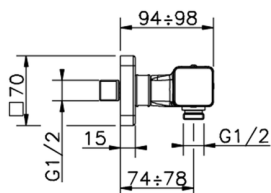

## Thermostatic shower mixer CUBIC\_CUT01020

MODEL **CUT01020**

Thermostatic shower mixer, without shower set, 1/2" M flexible connection

### CHARACTERISTICS

Cartridge Spare Parts **22.04A.AR - ZZ97279004**

**Argo 2 (long filter) Thermostatic Valve**