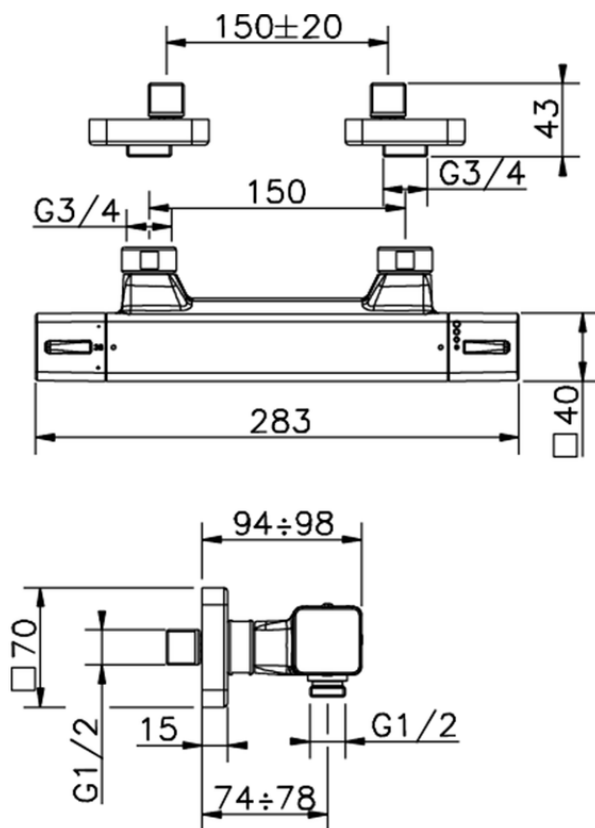

Thermostatic shower mixer CUBIC_CUT01020

CUT01020

<https://en.cisal.it/thermostatic-shower-mixer-cubic-cut01020>

2026-06-10