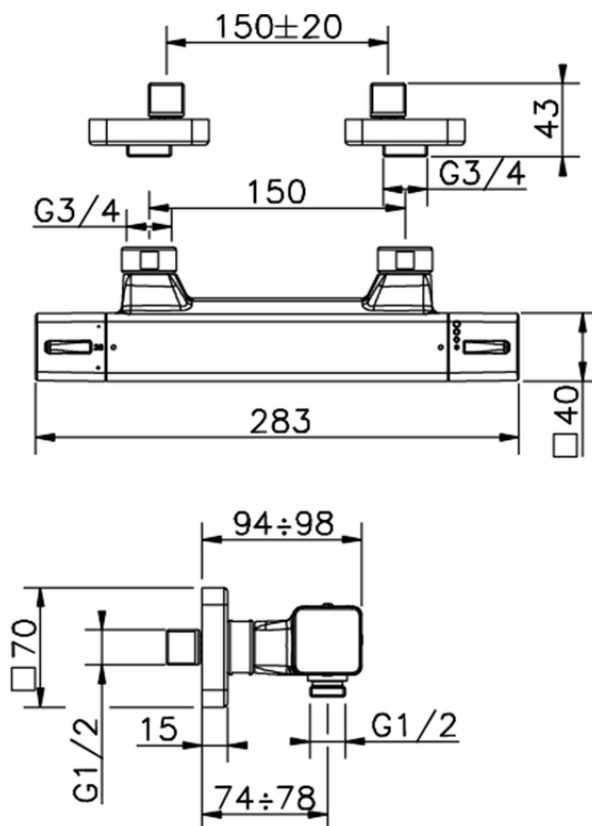

Thermostatic shower mixer CUBIC_CUT01020

CUT01020

<https://en.cisal.it/thermostatic-shower-mixer-cubic-cut01020>

2026-05-20