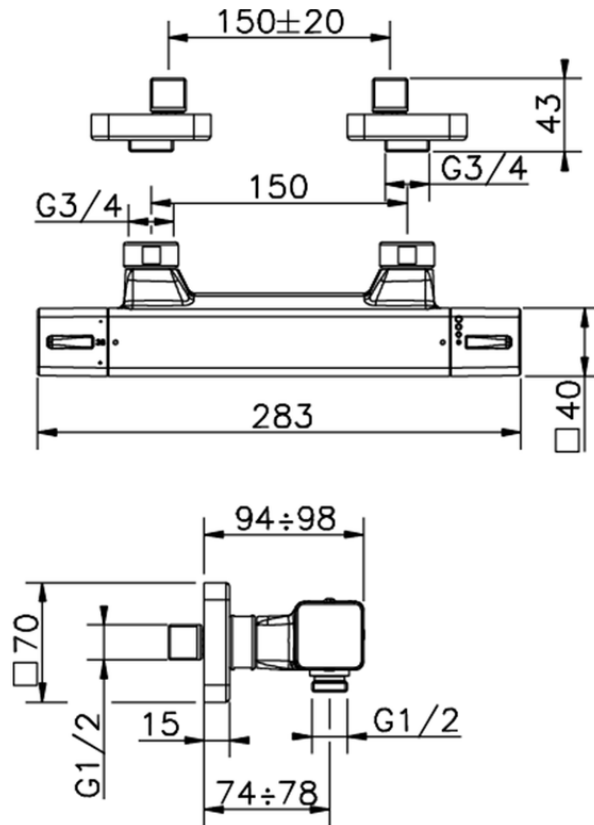

Thermostatic shower mixer CUBIC_CUT01020

CUT01020

<https://en.cisal.it/thermostatic-shower-mixer-cubic-cut01020>

2026-05-20