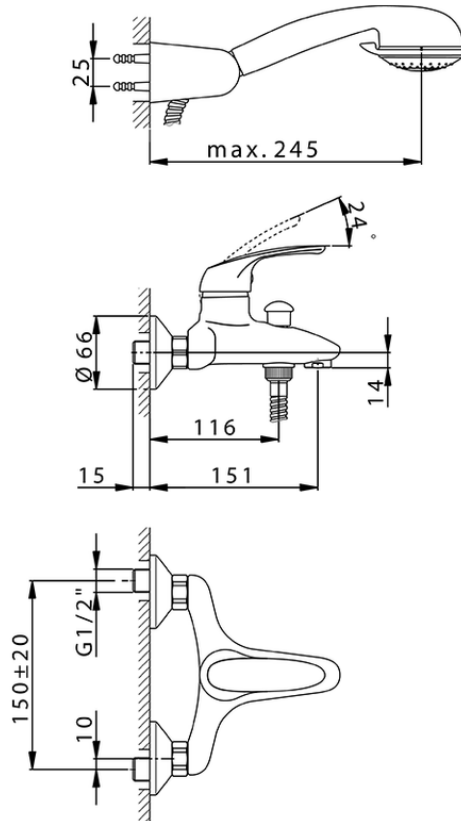

Single lever bath mixer, with shower set FLASH_FL000120

FL000120

<https://en.cisal.it/single-lever-bath-mixer-with-shower-set-flash-fl000120>

2026-04-29