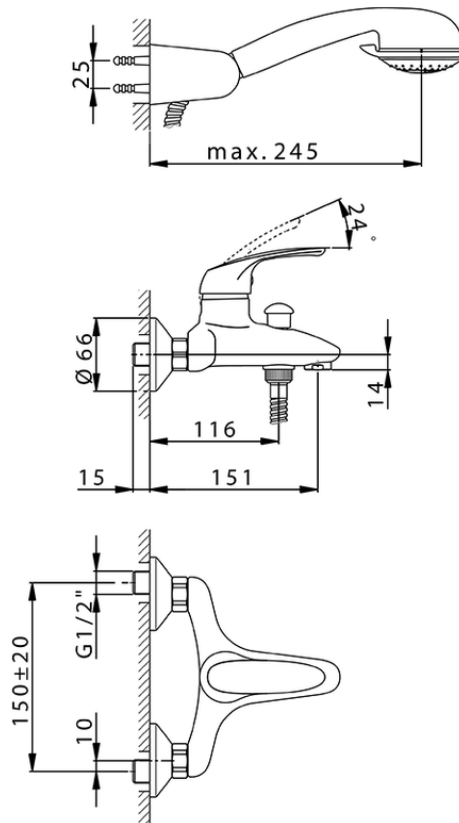

## Single lever bath mixer, with shower set FLASH\_FL000120

FL000120

<https://en.cisal.it/single-lever-bath-mixer-with-shower-set-flash-fl000120>

2026-04-08