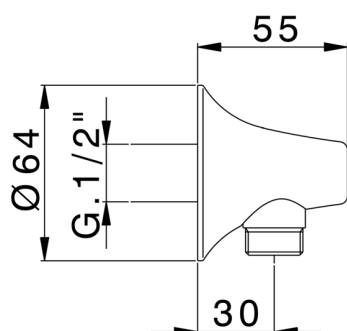

CHARACTERISTICS

2026-04-24