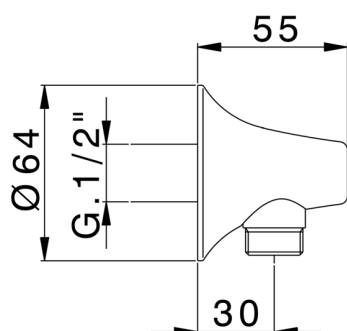

Elbow VITA_VI017000

MODEL **VI017000**

Elbow

AVAILABLE FINISHINGS

-  **21** 21 Chrome
-  **2Q** 2Q Black Titanium
-  **40** 40 Matt Black
-  **4Q** 4Q Matt White

CHARACTERISTICS

2026-05-15