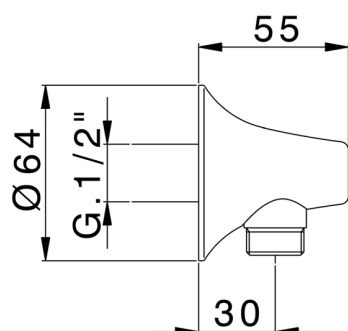

Elbow VITA_VI017000

MODEL **VI017000**

Elbow

AVAILABLE FINISHINGS

-  **21** 21 Chrome
-  **2Q** 2Q Black Titanium
-  **40** 40 Matt Black
-  **4Q** 4Q Matt White

CHARACTERISTICS

2026-04-24