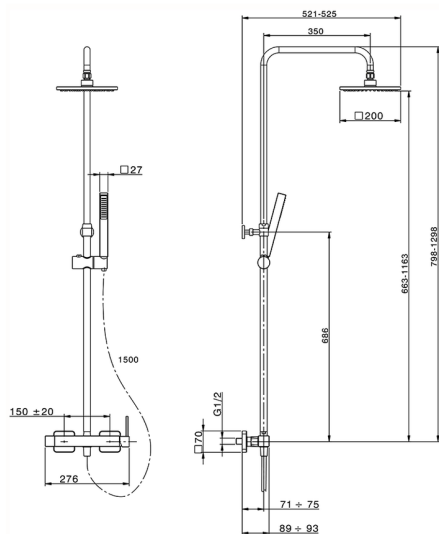

2-functions single lever shower set SHOWER COLUMNS_RR004021

MODEL **RR004021**

2-functions single lever shower set, 2 outlet diverter, adjustable riser column, sliding shower bracket, ABS 27x27mm one spray minimalist square handshower, 200x200 mm Brass square showerhead 8 mm thick, 150 cm Brass Flexible Hose

AVAILABLE FINISHINGS

21 21 Chrome

CHARACTERISTICS

Single Lever **1**

Cartridge Spare Parts **ZZ94240000**

25 mm Cartridge

2026-07-03