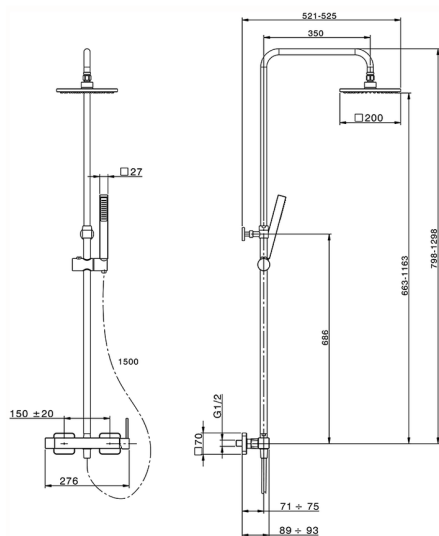

2-functions single lever shower set SHOWER COLUMNS_RR004021

MODEL **RR004021**

2-functions single lever shower set, 2 outlet diverter, adjustable riser column, sliding shower bracket, ABS 27x27mm one spray minimalist square handshower, 200x200 mm Brass square showerhead 8 mm thick, 150 cm Brass Flexible Hose

AVAILABLE FINISHINGS

21 21 Chrome

CHARACTERISTICS

Single Lever **1**

Cartridge Spare Parts **ZZ94240000**

25 mm Cartridge

2026-04-05