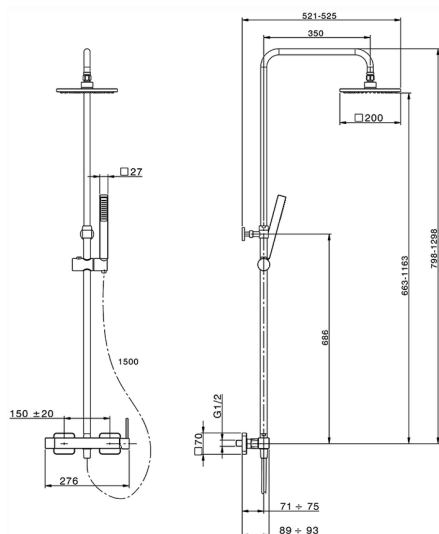

2-functions single lever shower set SHOWER COLUMNS_RR004021

MODEL **RR004021**

2-functions single lever shower set, 2 outlet diverter, adjustable riser column, sliding shower bracket, ABS 27x27mm one spray minimalist square handshower, 200x200 mm Brass square showerhead 8 mm thick, 150 cm Brass Flexible Hose

AVAILABLE FINISHINGS

21 21 Chrome

CHARACTERISTICS

Single Lever **1**

Cartridge Spare Parts **ZZ94240000**

25 mm Cartridge

2026-04-26