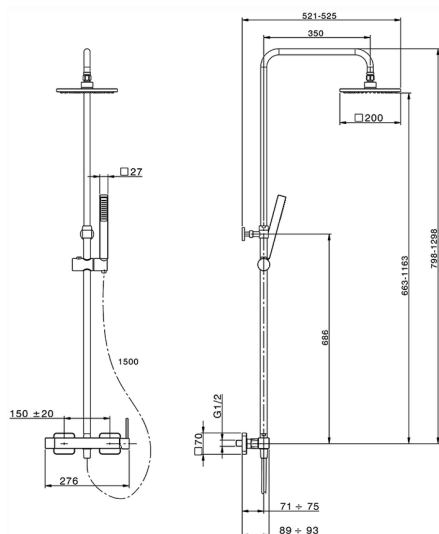

2-functions single lever shower set SHOWER COLUMNS_RR004021

MODEL **RR004021**

2-functions single lever shower set, 2 outlet diverter, adjustable riser column, sliding shower bracket, ABS 27x27mm one spray minimalist square handshower, 200x200 mm Brass square showerhead 8 mm thick, 150 cm Brass Flexible Hose

AVAILABLE FINISHINGS

21 21 Chrome

CHARACTERISTICS

Single Lever **1**

Cartridge Spare Parts **ZZ94240000**

25 mm Cartridge

2026-06-10