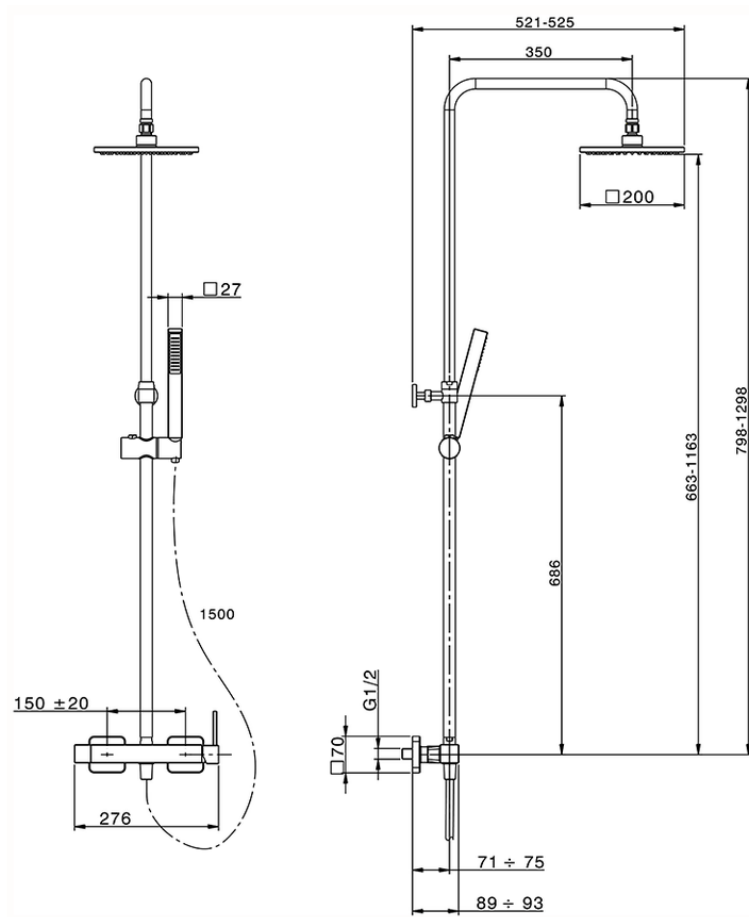

2-functions single lever shower set SHOWER COLUMNS_RR004021

RR004021

<https://en.cisal.it/2-functions-single-lever-shower-set-shower-columns-rr004021>

2026-06-13