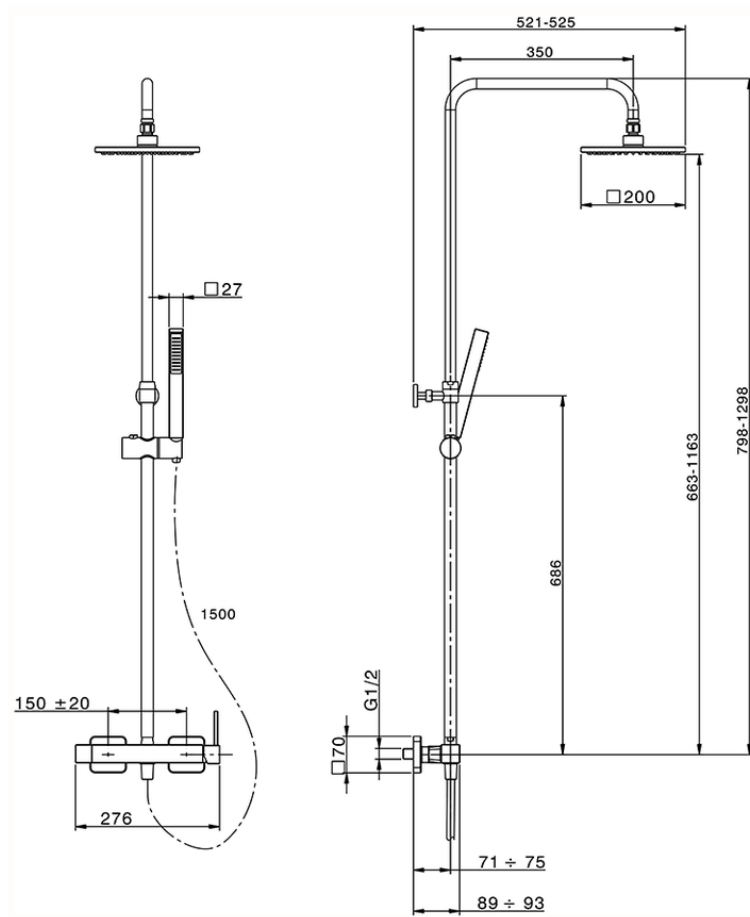

2-functions single lever shower set SHOWER COLUMNS_RR004021

RR004021

<https://en.cisal.it/2-functions-single-lever-shower-set-shower-columns-rr004021>

2026-07-03