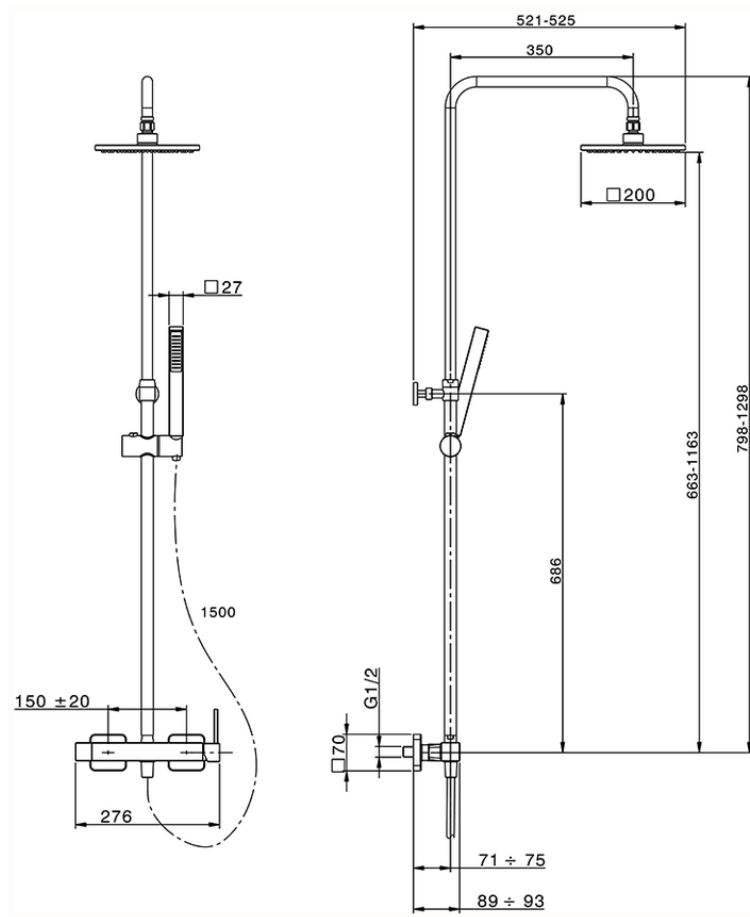

2-functions single lever shower set SHOWER COLUMNS_RR004021

RR004021

<https://en.cisal.it/2-functions-single-lever-shower-set-shower-columns-rr004021>

2026-04-26