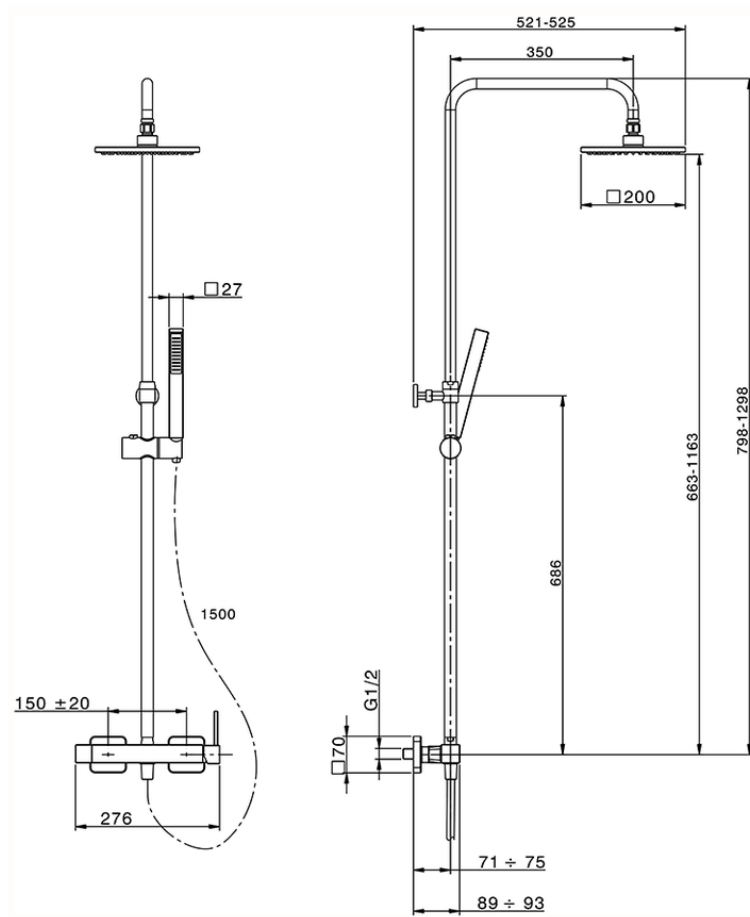

## 2-functions single lever shower set SHOWER COLUMNS\_RR004021

RR004021

<https://en.cisal.it/2-functions-single-lever-shower-set-shower-columns-rr004021>

2026-04-05