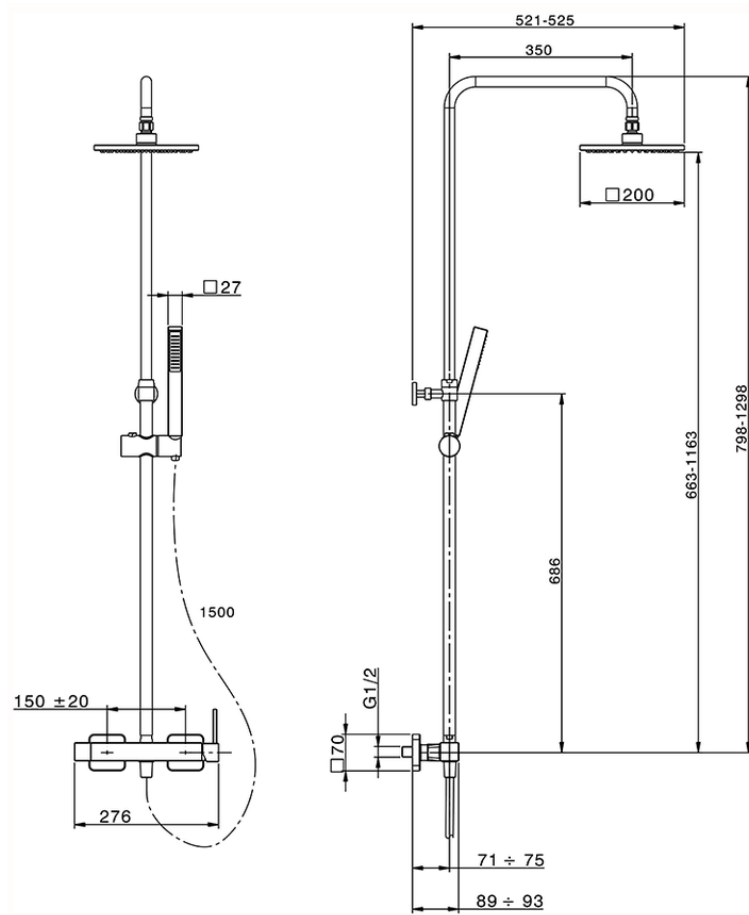

2-functions single lever shower set SHOWER COLUMNS_RR004021

RR004021

<https://en.cisal.it/2-functions-single-lever-shower-set-shower-columns-rr004021>

2026-07-03