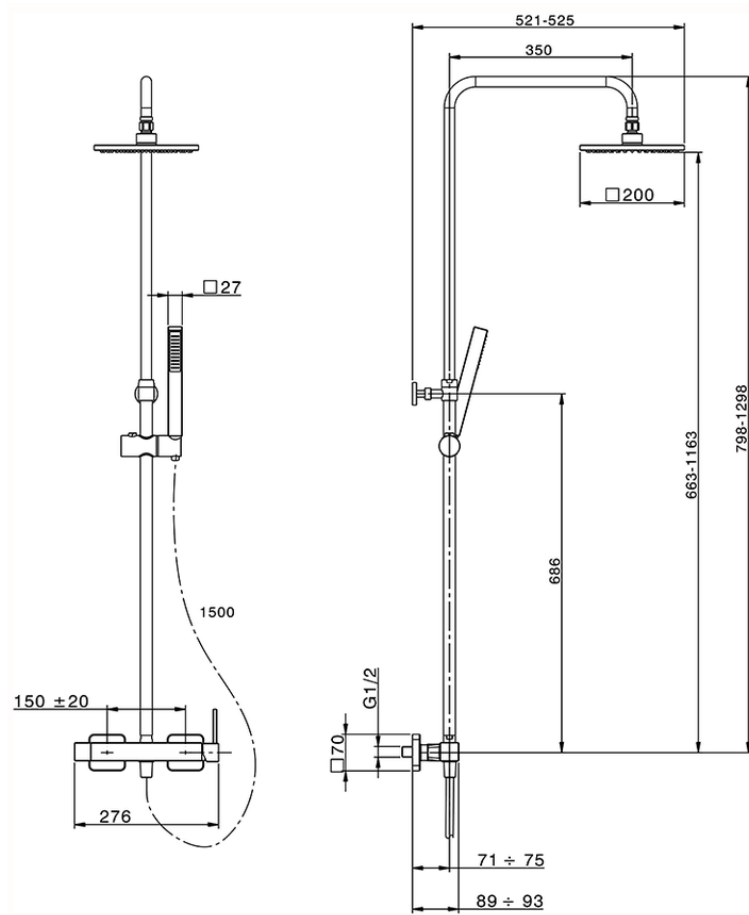

2-functions single lever shower set SHOWER COLUMNS_RR004021

RR004021

<https://en.cisal.it/2-functions-single-lever-shower-set-shower-columns-rr004021>

2026-05-17