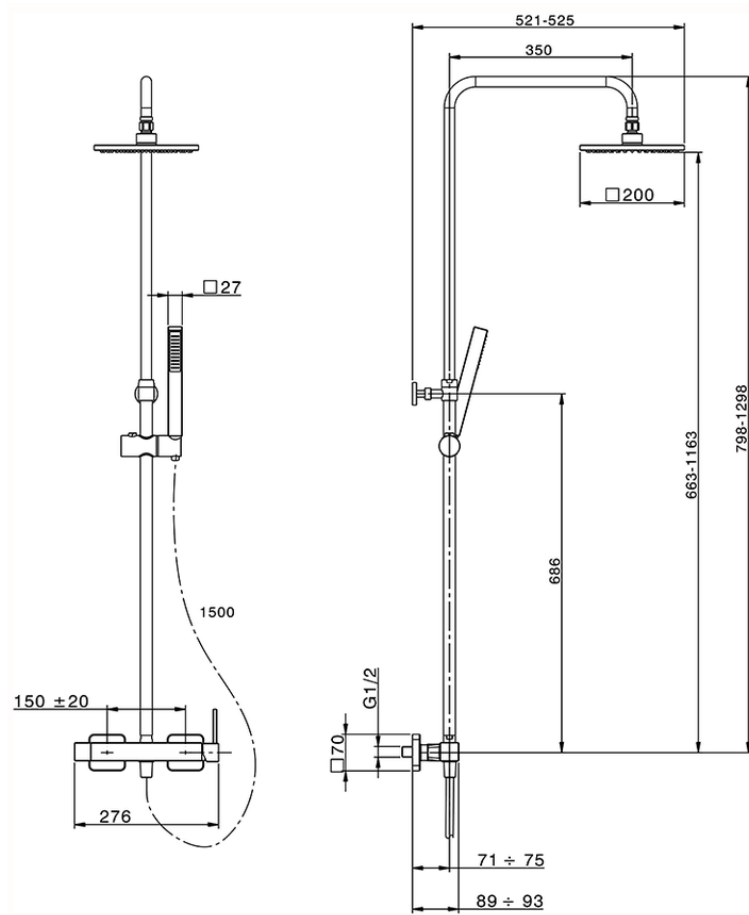

## 2-functions single lever shower set SHOWER COLUMNS\_RR004021

RR004021

<https://en.cisal.it/2-functions-single-lever-shower-set-shower-columns-rr004021>

2026-04-26