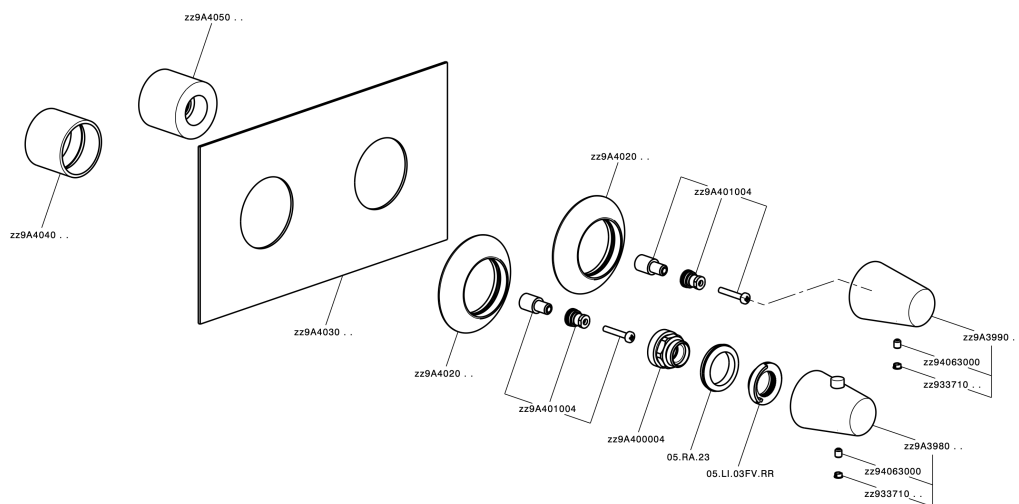

Exposed part for con.thermo.shower mixer, 2-outlet VITA_VI019140

MODEL **VI019140**

Exposed part for con.thermo.shower mixer, 2-outlet, with 2 outlet deviator, without concealed part, for item ZA019140

AVAILABLE FINISHINGS

-  **21** 21 Chrome
-  **2Q** 2Q Black Titanium
-  **40** 40 Matt Black
-  **4Q** 4Q Matt White

CHARACTERISTICS

Installation **Concealed**
 Required concealed parts **ZA019140**

Thermostatic

The Cisal thermostatic is your personal water manager, helping you to handle, control and save water and energy.

Exposed part for con.thermo.shower mixer, 2-outlet VITA_VI019140

VI019140

<https://en.cisal.it/exposed-part-for-con-thermo-shower-mixer-2-outlet-vita-vi019140>

Concealed thermostatic shower mixer, 2-outlets CONCEALED_ZA019140

MODEL **ZA019140**

Concealed thermostatic shower mixer,
2-outlets, without trim kit

AVAILABLE FINISHINGS

CHARACTERISTICS

Concealed **1**
 Cartridge Spare Parts **24.04A.PP**
8x20 Plus P Thermostatic Valve