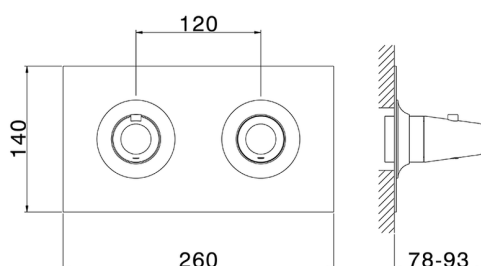

CHARACTERISTICS

Installation **Concealed**
Required concealed parts **ZA019140**

Thermostatic

The Cisal thermostatic is your personal water manager, helping you to handle, control and save water and energy.