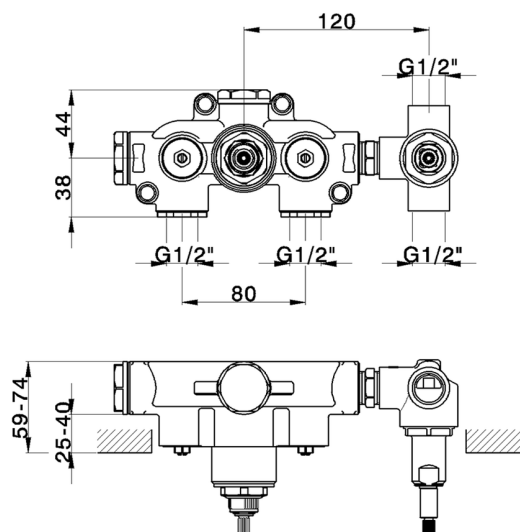

Exposed part for con.thermo.shower mixer, 2-outlet VITA_VI019140

VI019140

<https://en.cisal.it/exposed-part-for-con-thermo-shower-mixer-2-outlet-vita-vi019140>

Concealed thermostatic shower mixer, 2-outlets CONCEALED_ZA019140

MODEL **ZA019140**

Concealed thermostatic shower mixer,
2-outlets, without trim kit

AVAILABLE FINISHINGS

CHARACTERISTICS

Concealed **1**
 Cartridge Spare Parts **24.04A.PP**
8x20 Plus P Thermostatic Valve