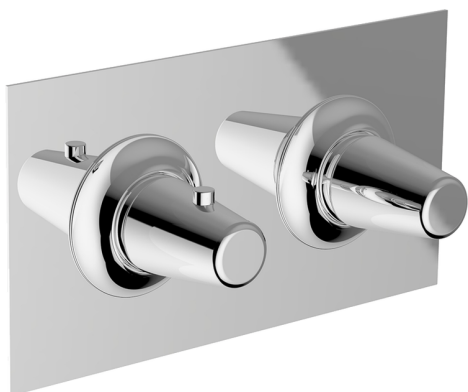

Exposed part for con.thermo.shower mixer, 2-outlet VITA_VI019140

MODEL **VI019140**

Exposed part for con.thermo.shower mixer, 2-outlet, with 2 outlet deviator, without concealed part, for item ZA019140

AVAILABLE FINISHINGS

-  **21** 21 Chrome
-  **2Q** 2Q Black Titanium
-  **40** 40 Matt Black
-  **4Q** 4Q Matt White

CHARACTERISTICS

Installation **Concealed**
 Required concealed parts **ZA019140**

Thermostatic

The Cisal thermostatic is your personal water manager, helping you to handle, control and save water and energy.

Exposed part for con.thermo.shower mixer, 2-outlet VITA_VI019140

VI019140

<https://en.cisal.it/exposed-part-for-con-thermo-shower-mixer-2-outlet-vita-vi019140>

Concealed thermostatic shower mixer, 2-outlets CONCEALED_ZA019140

MODEL **ZA019140**

Concealed thermostatic shower mixer,
2-outlets, without trim kit

AVAILABLE FINISHINGS

CHARACTERISTICS

Concealed **1**
 Cartridge Spare Parts **24.04A.PP**
8x20 Plus P Thermostatic Valve