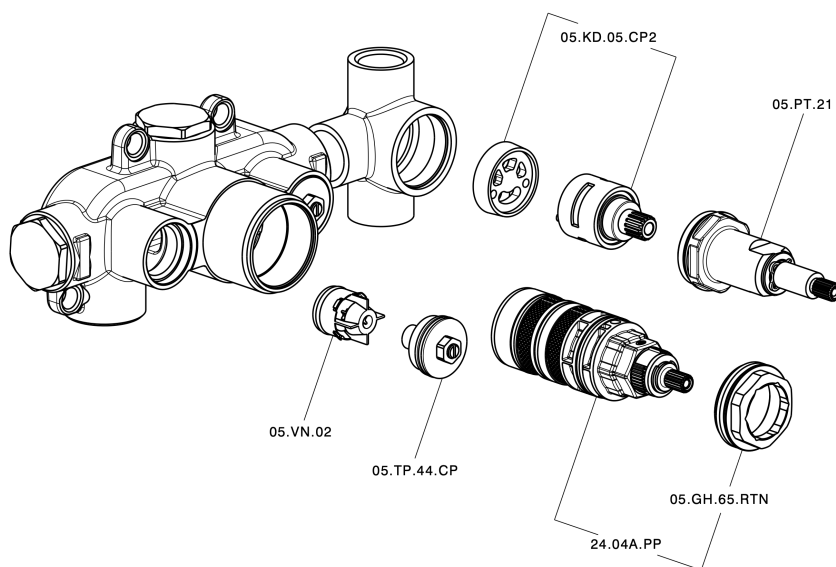

Exposed part for con.thermo.shower mixer, 2-outlet VITA_VI019140

VI019140

<https://en.cisal.it/exposed-part-for-con-thermo-shower-mixer-2-outlet-vita-vi019140>

Concealed thermostatic shower mixer, 2-outlets CONCEALED_ZA019140

ZA019140

<https://en.cisal.it/concealed-thermostatic-shower-mixer-2-outlets-concealed-za019140>

2026-04-05