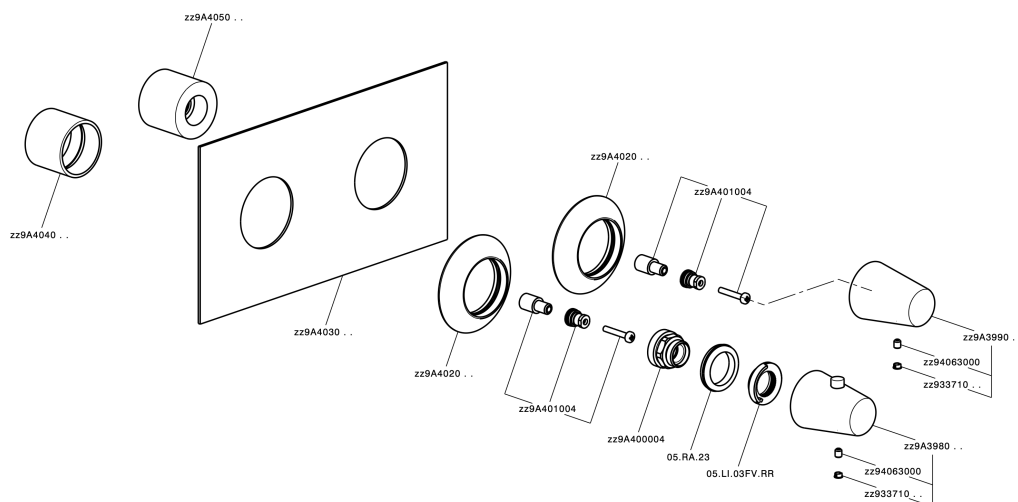

Exposed part for con.thermo.shower mixer, 2-outlet VITA_VI019140

VI019140

<https://en.cisal.it/exposed-part-for-con-thermo-shower-mixer-2-outlet-vita-vi019140>

Concealed thermostatic shower mixer, 2-outlets CONCEALED_ZA019140

ZA019140

<https://en.cisal.it/concealed-thermostatic-shower-mixer-2-outlets-concealed-za019140>

2026-06-05