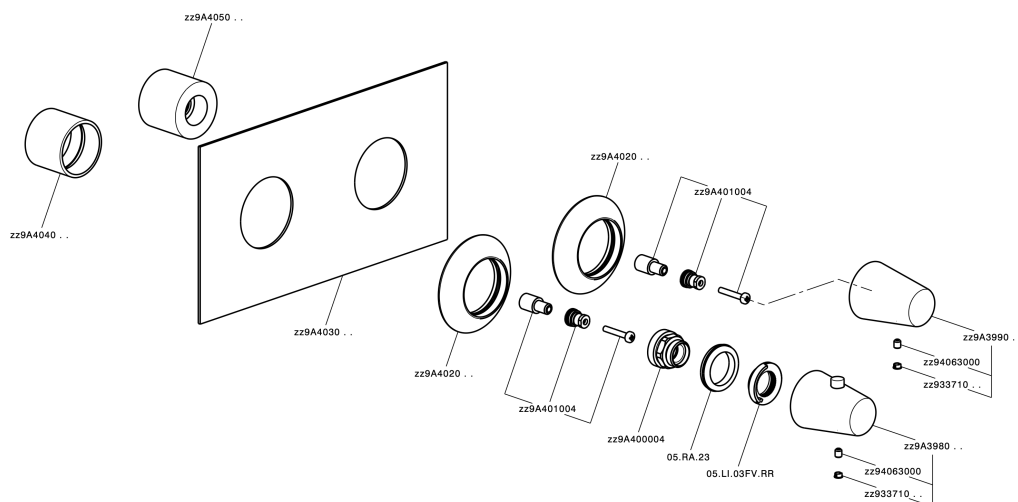

Exposed part for con.thermo.shower mixer, 2-outlet VITA_VI019140

VI019140

<https://en.cisal.it/exposed-part-for-con-thermo-shower-mixer-2-outlet-vita-vi019140>

Concealed thermostatic shower mixer, 2-outlets CONCEALED_ZA019140

ZA019140

<https://en.cisal.it/concealed-thermostatic-shower-mixer-2-outlets-concealed-za019140>

2026-04-05