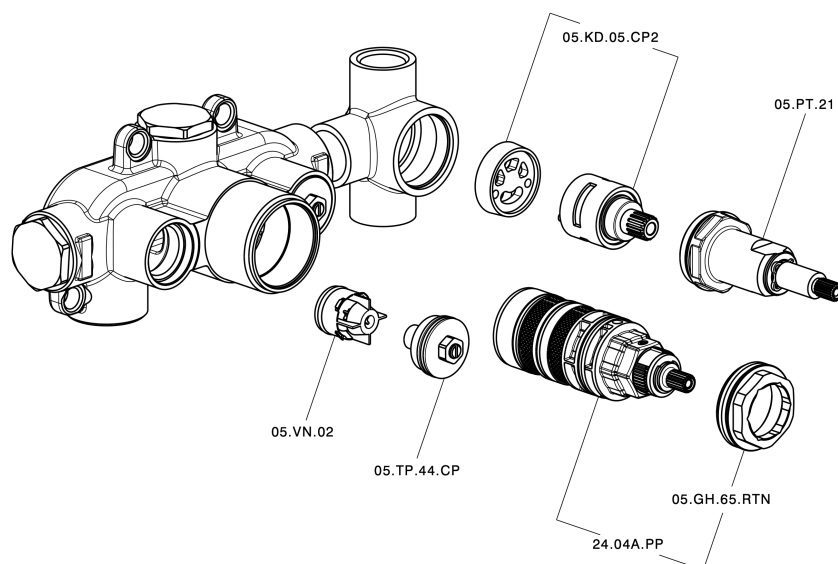

Exposed part for con.thermo.shower mixer, 2-outlet VITA_VI019140

VI019140

<https://en.cisal.it/exposed-part-for-con-thermo-shower-mixer-2-outlet-vita-vi019140>

Concealed thermostatic shower mixer, 2-outlets CONCEALED_ZA019140

ZA019140

<https://en.cisal.it/concealed-thermostatic-shower-mixer-2-outlets-concealed-za019140>

2026-06-05