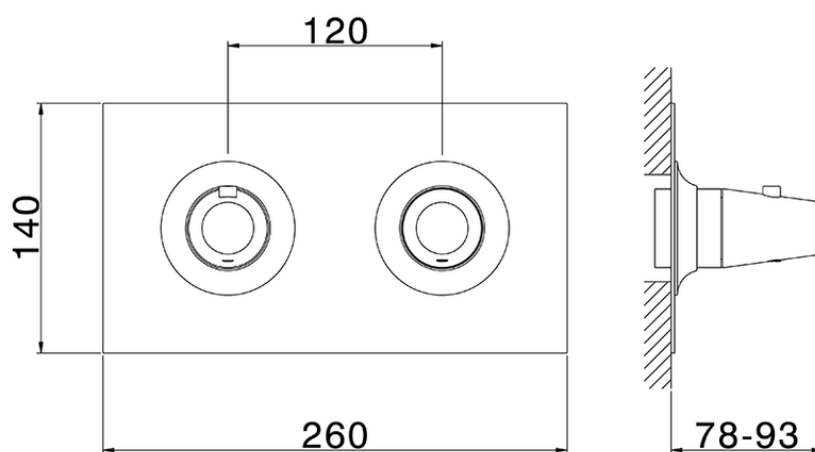

Exposed part for con.thermo.shower mixer, 2-outlet VITA_VI019140

VI019140

<https://en.cisal.it/exposed-part-for-con-thermo-shower-mixer-2-outlet-vita-vi019140>

ZA019140

<https://en.cisal.it/concealed-thermostatic-shower-mixer-2-outlets-concealed-za019140>