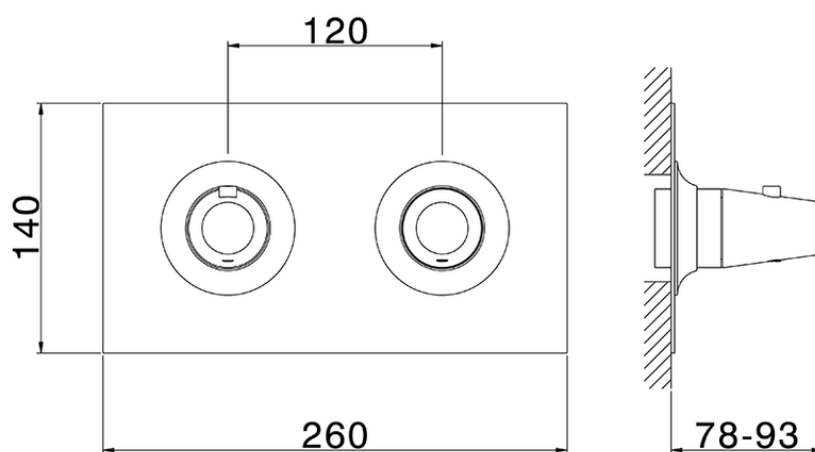

**Exposed part for con.thermo.shower mixer, 2-outlet VITA\_VI019140**

VI019140

<https://en.cisal.it/exposed-part-for-con-thermo-shower-mixer-2-outlet-vita-vi019140>

ZA019140

<https://en.cisal.it/concealed-thermostatic-shower-mixer-2-outlets-concealed-za019140>