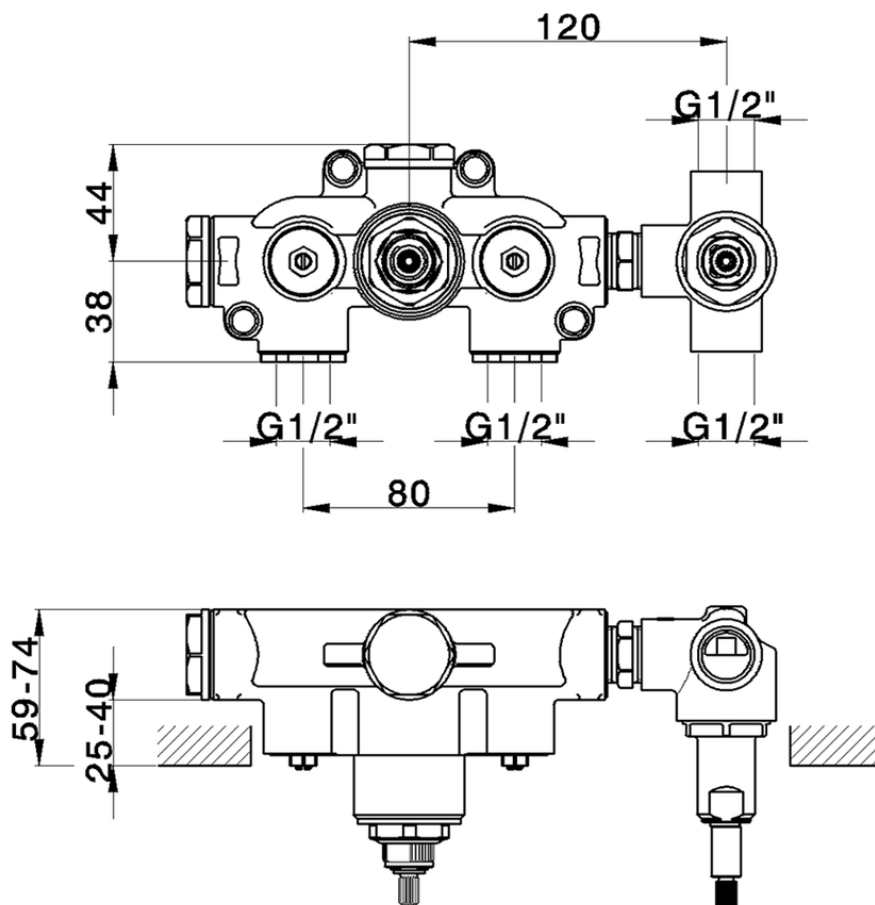

**Exposed part for con.thermo.shower mixer, 2-outlet VITA\_VI019140**

VI019140

<https://en.cisal.it/exposed-part-for-con-thermo-shower-mixer-2-outlet-vita-vi019140>

ZA019140

<https://en.cisal.it/concealed-thermostatic-shower-mixer-2-outlets-concealed-za019140>