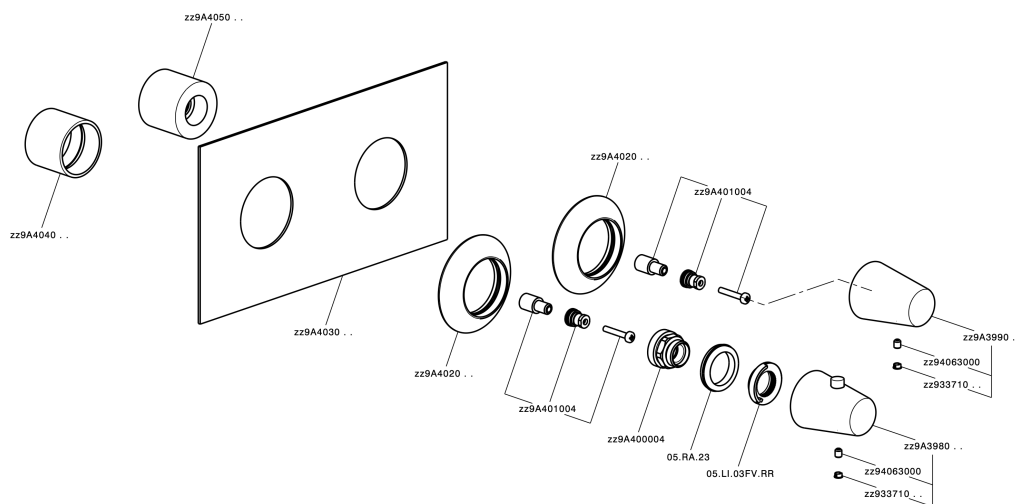

Exposed part for con.thermo.shower mixer, 2-outlet VITA_VI019140

VI019140

<https://en.cisal.it/exposed-part-for-con-thermo-shower-mixer-2-outlet-vita-vi019140>

Concealed thermostatic shower mixer, 2-outlets CONCEALED_ZA019140

ZA019140

<https://en.cisal.it/concealed-thermostatic-shower-mixer-2-outlets-concealed-za019140>

2026-06-26