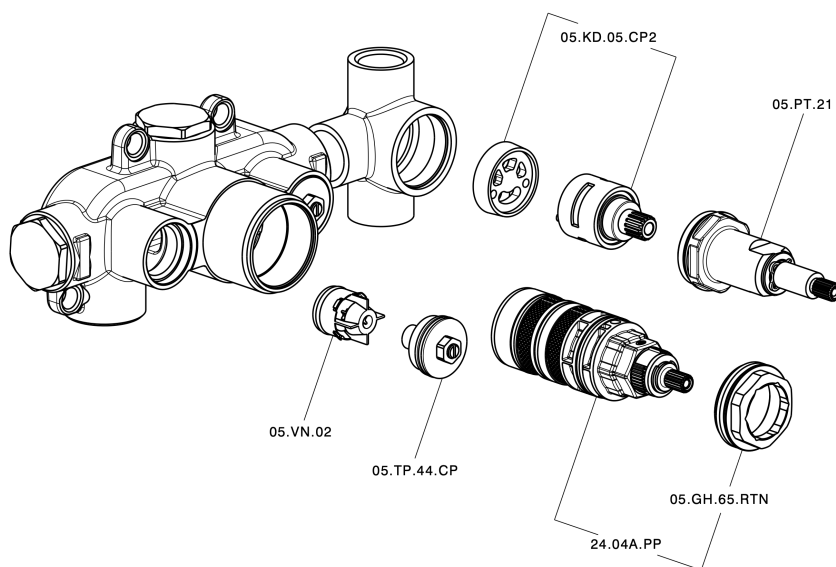

## Exposed part for con.thermo.shower mixer, 2-outlet VITA\_VI019140

VI019140

<https://en.cisal.it/exposed-part-for-con-thermo-shower-mixer-2-outlet-vita-vi019140>

## Concealed thermostatic shower mixer, 2-outlets CONCEALED\_ZA019140

ZA019140

<https://en.cisal.it/concealed-thermostatic-shower-mixer-2-outlets-concealed-za019140>

2026-06-05