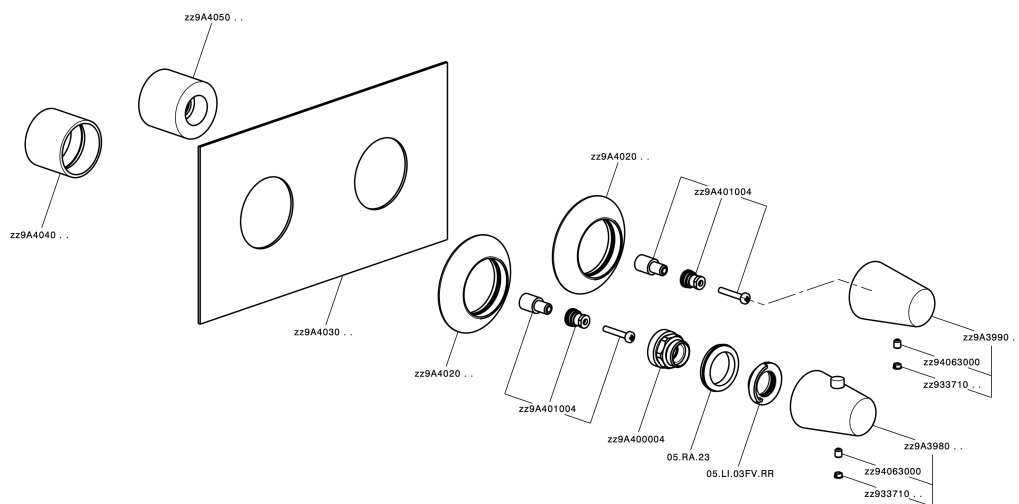

Exposed part for con.thermo.shower mixer, 2-outlet VITA_VI019140

VI019140

<https://en.cisal.it/exposed-part-for-con-thermo-shower-mixer-2-outlet-vita-vi019140>

Concealed thermostatic shower mixer, 2-outlets CONCEALED_ZA019140

ZA019140

<https://en.cisal.it/concealed-thermostatic-shower-mixer-2-outlets-concealed-za019140>

2026-06-26