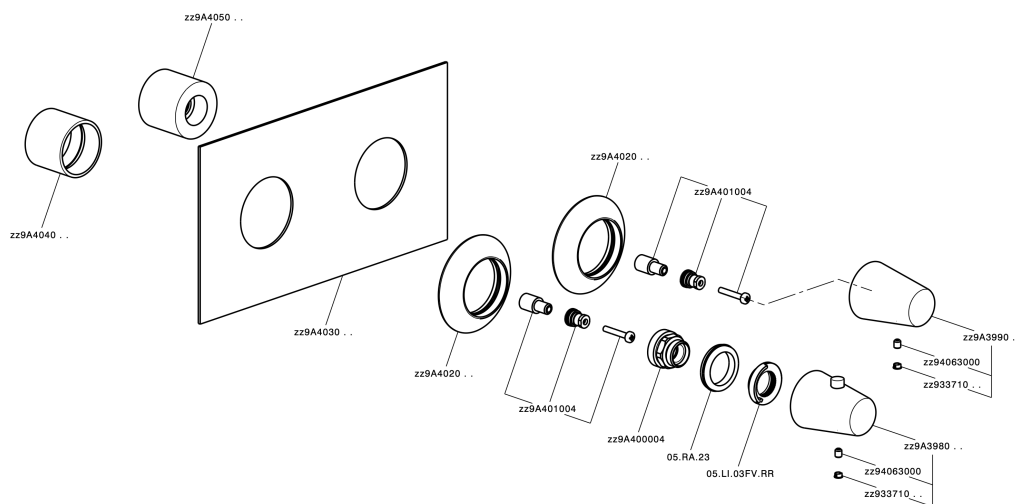

## Exposed part for con.thermo.shower mixer, 2-outlet VITA\_VI019140

VI019140

<https://en.cisal.it/exposed-part-for-con-thermo-shower-mixer-2-outlet-vita-vi019140>

## Concealed thermostatic shower mixer, 2-outlets CONCEALED\_ZA019140

ZA019140

<https://en.cisal.it/concealed-thermostatic-shower-mixer-2-outlets-concealed-za019140>

2026-04-24