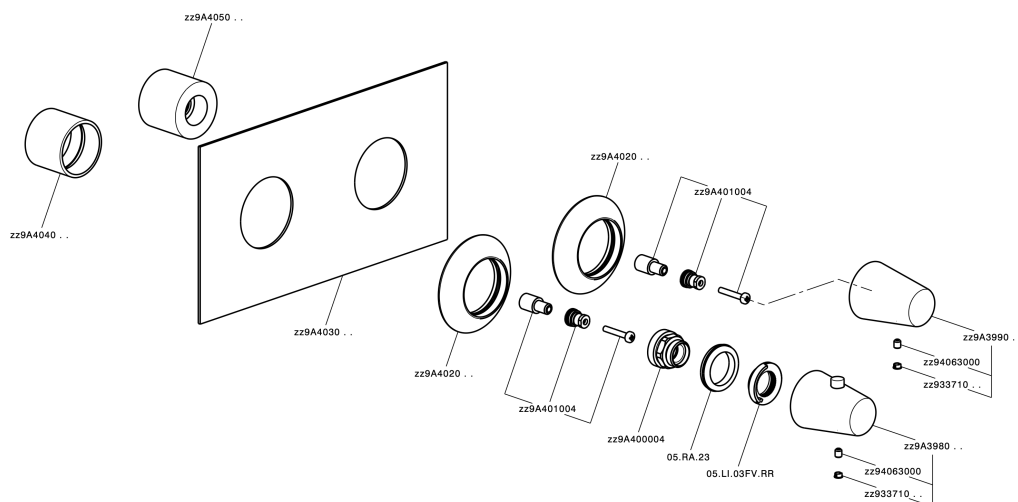

## Exposed part for con.thermo.shower mixer, 2-outlet VITA\_VI019140

VI019140

<https://en.cisal.it/exposed-part-for-con-thermo-shower-mixer-2-outlet-vita-vi019140>

## Concealed thermostatic shower mixer, 2-outlets CONCEALED\_ZA019140

ZA019140

<https://en.cisal.it/concealed-thermostatic-shower-mixer-2-outlets-concealed-za019140>

2026-04-04