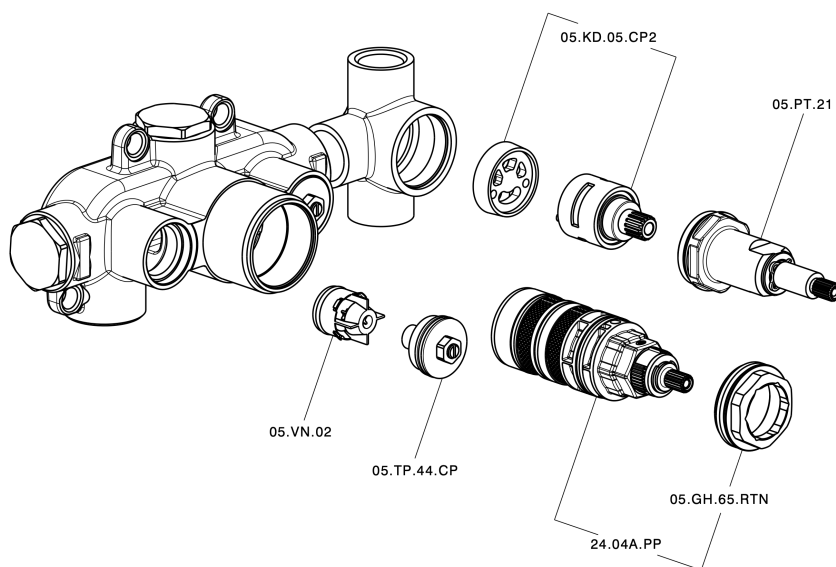

Exposed part for con.thermo.shower mixer, 2-outlet VITA_VI019140

VI019140

<https://en.cisal.it/exposed-part-for-con-thermo-shower-mixer-2-outlet-vita-vi019140>

Concealed thermostatic shower mixer, 2-outlets CONCEALED_ZA019140

ZA019140

<https://en.cisal.it/concealed-thermostatic-shower-mixer-2-outlets-concealed-za019140>

2026-06-26