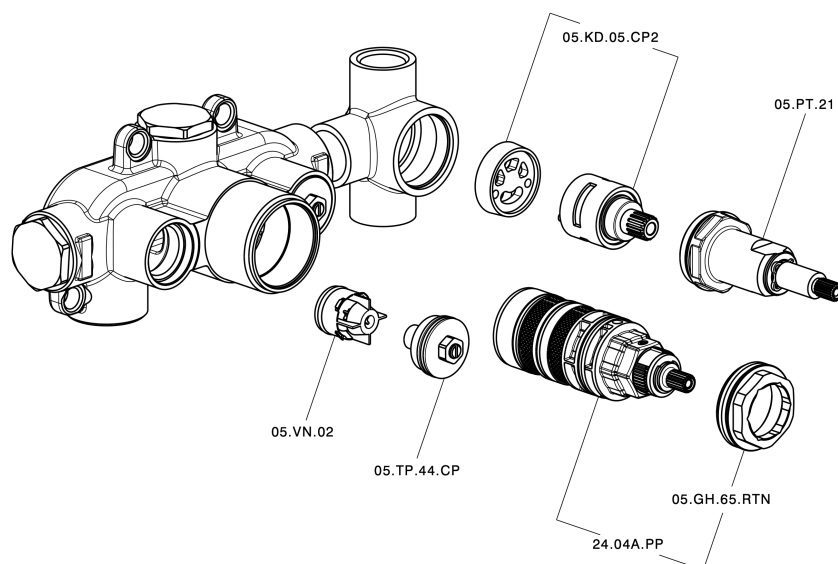

## Exposed part for con.thermo.shower mixer, 2-outlet VITA\_VI019140

VI019140

<https://en.cisal.it/exposed-part-for-con-thermo-shower-mixer-2-outlet-vita-vi019140>

## Concealed thermostatic shower mixer, 2-outlets CONCEALED\_ZA019140

ZA019140

<https://en.cisal.it/concealed-thermostatic-shower-mixer-2-outlets-concealed-za019140>

2026-04-04