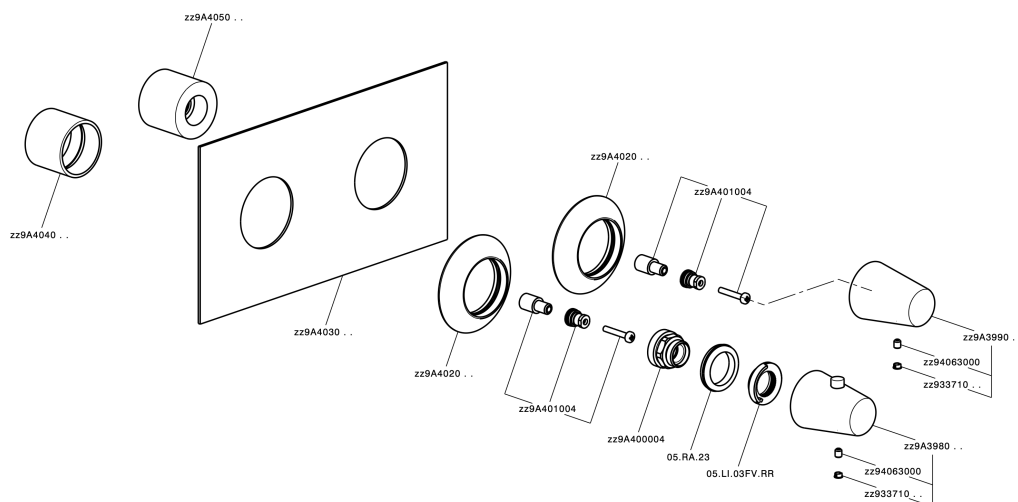

## Exposed part for con.thermo.shower mixer, 2-outlet VITA\_VI019140

VI019140

<https://en.cisal.it/exposed-part-for-con-thermo-shower-mixer-2-outlet-vita-vi019140>

## Concealed thermostatic shower mixer, 2-outlets CONCEALED\_ZA019140

ZA019140

<https://en.cisal.it/concealed-thermostatic-shower-mixer-2-outlets-concealed-za019140>

2026-06-05