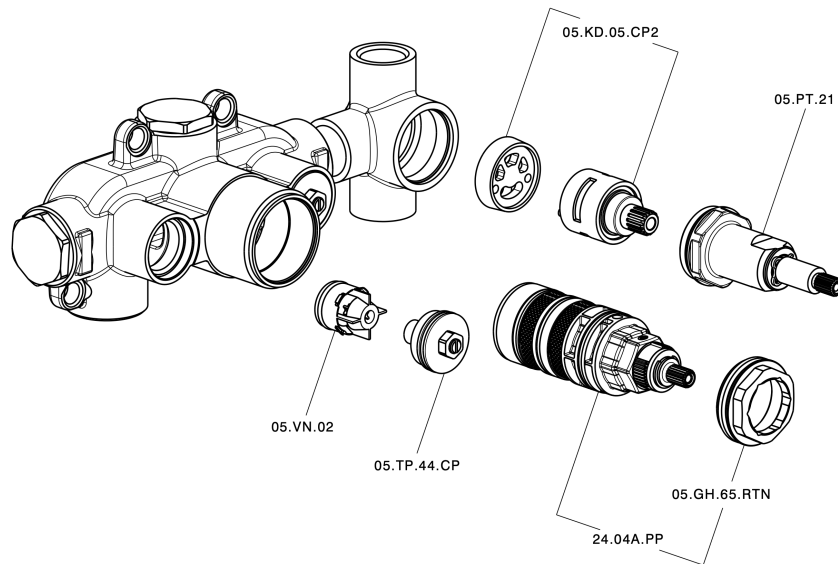

## Exposed part for con.thermo.shower mixer, 2-outlet VITA\_VI019140

VI019140

<https://en.cisal.it/exposed-part-for-con-thermo-shower-mixer-2-outlet-vita-vi019140>

## Concealed thermostatic shower mixer, 2-outlets CONCEALED\_ZA019140

ZA019140

<https://en.cisal.it/concealed-thermostatic-shower-mixer-2-outlets-concealed-za019140>

2026-04-24