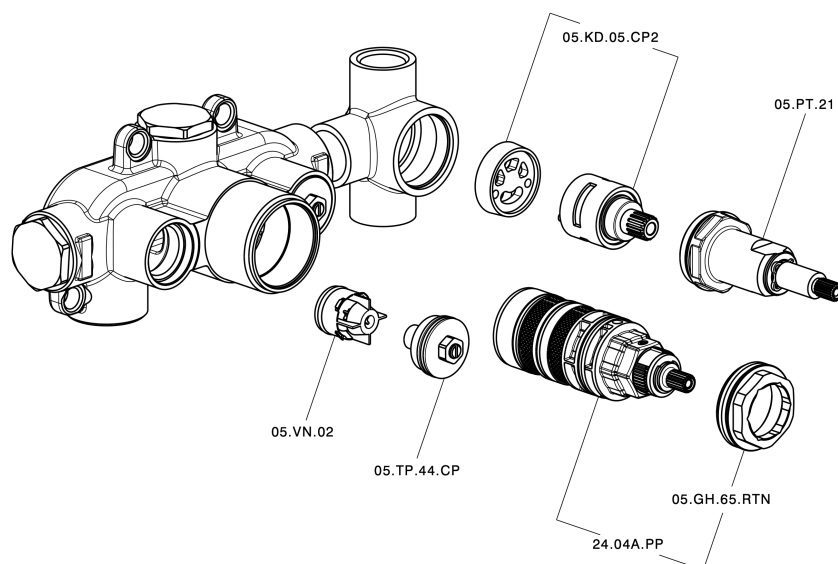

Exposed part for con.thermo.shower mixer, 2-outlet VITA_VI019140

VI019140

<https://en.cisal.it/exposed-part-for-con-thermo-shower-mixer-2-outlet-vita-vi019140>

Concealed thermostatic shower mixer, 2-outlets CONCEALED_ZA019140

ZA019140

<https://en.cisal.it/concealed-thermostatic-shower-mixer-2-outlets-concealed-za019140>

2026-06-26