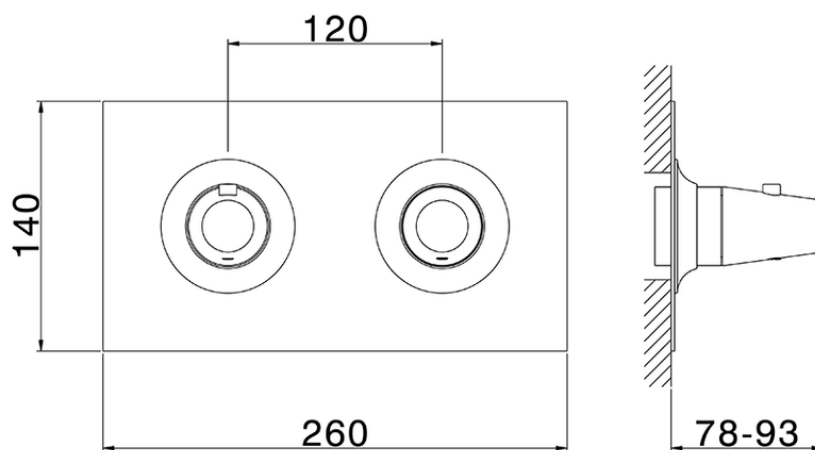

Exposed part for con.thermo.shower mixer, 2-outlet VITA_VI019140

VI019140

<https://en.cisal.it/exposed-part-for-con-thermo-shower-mixer-2-outlet-vita-vi019140>

ZA019140

<https://en.cisal.it/concealed-thermostatic-shower-mixer-2-outlets-concealed-za019140>