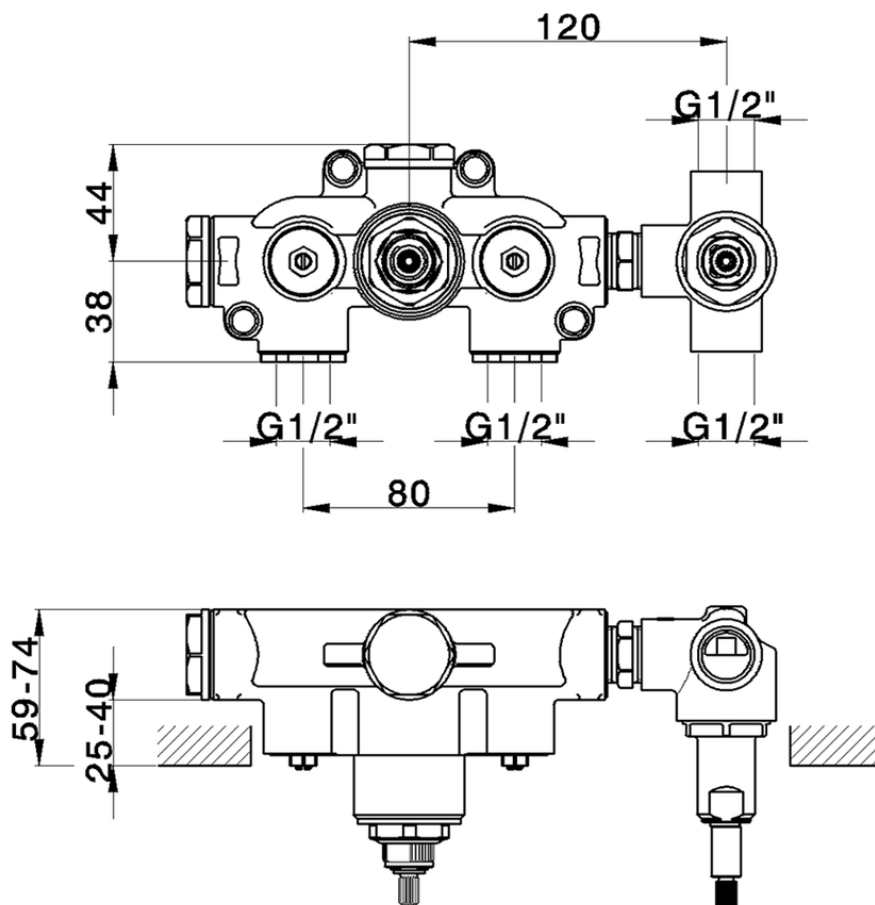

Exposed part for con.thermo.shower mixer, 2-outlet VITA_VI019140

VI019140

<https://en.cisal.it/exposed-part-for-con-thermo-shower-mixer-2-outlet-vita-vi019140>

ZA019140

<https://en.cisal.it/concealed-thermostatic-shower-mixer-2-outlets-concealed-za019140>