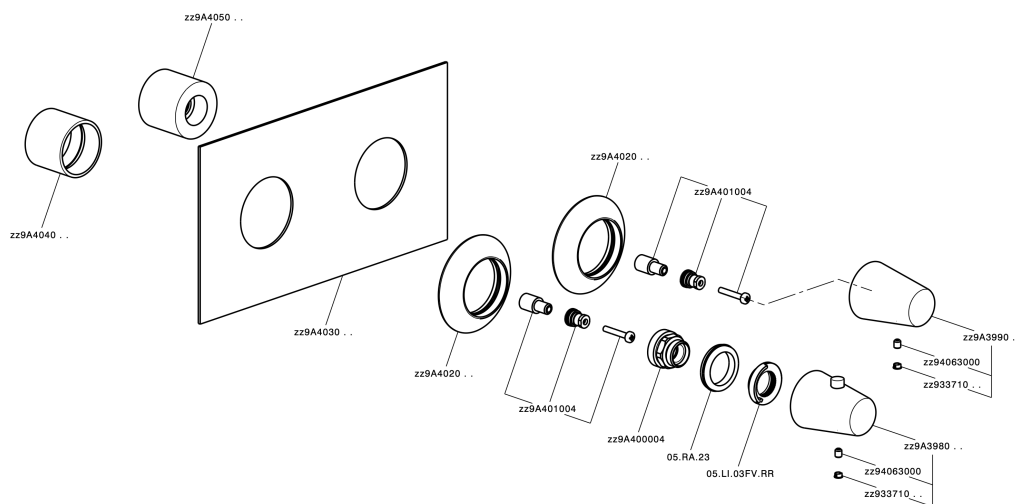

Exposed part for con.thermo.shower mixer, 2-outlet VITA_VI019140

VI019140

<https://en.cisal.it/exposed-part-for-con-thermo-shower-mixer-2-outlet-vita-vi019140>

Concealed thermostatic shower mixer, 2-outlets CONCEALED_ZA019140

ZA019140

<https://en.cisal.it/concealed-thermostatic-shower-mixer-2-outlets-concealed-za019140>

2026-04-04