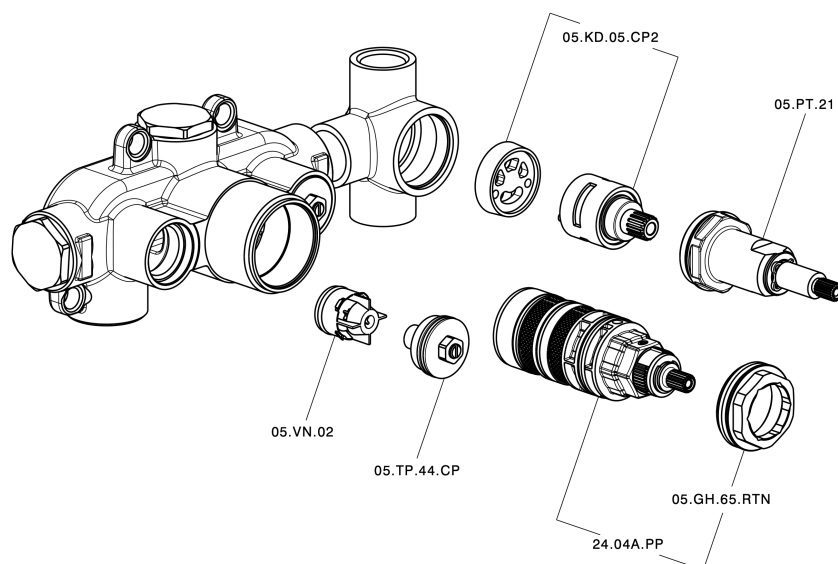

Exposed part for con.thermo.shower mixer, 2-outlet VITA_VI019140

VI019140

<https://en.cisal.it/exposed-part-for-con-thermo-shower-mixer-2-outlet-vita-vi019140>

Concealed thermostatic shower mixer, 2-outlets CONCEALED_ZA019140

ZA019140

<https://en.cisal.it/concealed-thermostatic-shower-mixer-2-outlets-concealed-za019140>

2026-04-04