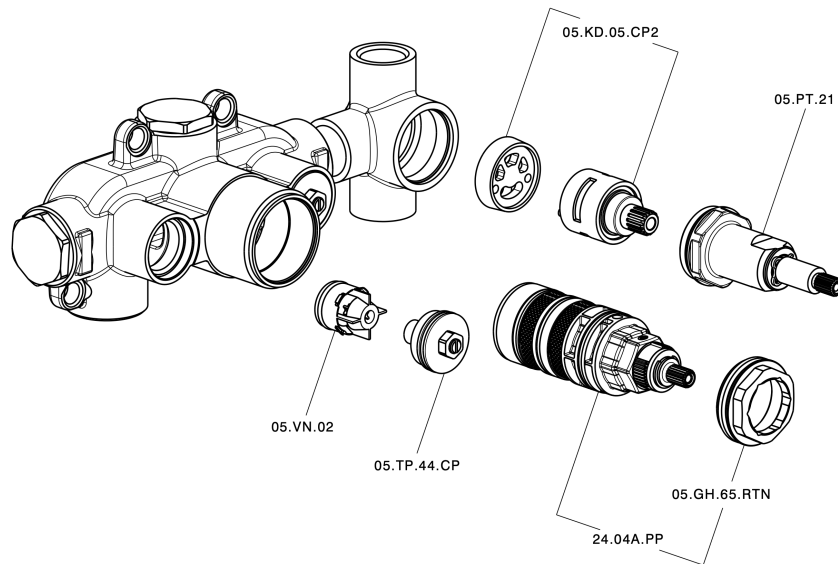

Exposed part for con.thermo.shower mixer, 2-outlet VITA_VI019140

VI019140

<https://en.cisal.it/exposed-part-for-con-thermo-shower-mixer-2-outlet-vita-vi019140>

Concealed thermostatic shower mixer, 2-outlets CONCEALED_ZA019140

ZA019140

<https://en.cisal.it/concealed-thermostatic-shower-mixer-2-outlets-concealed-za019140>

2026-05-15