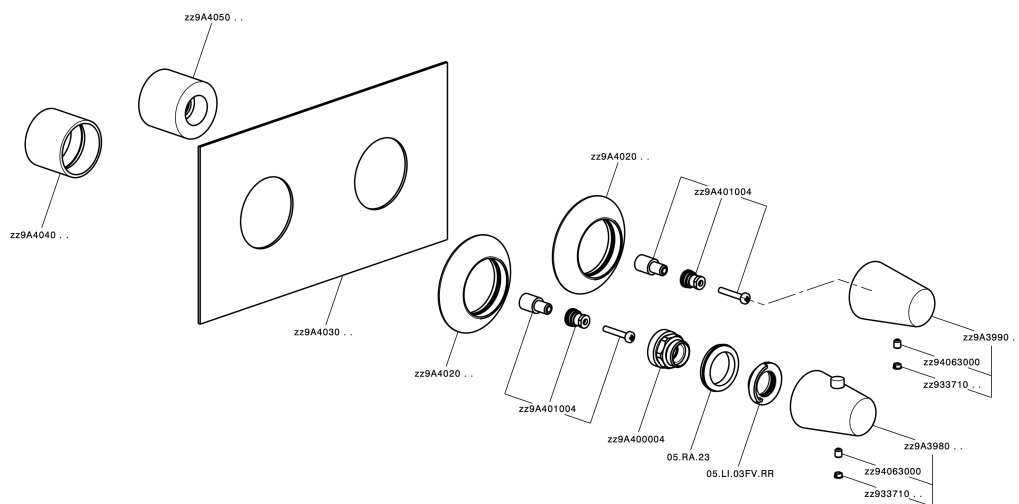

Exposed part for con.thermo.shower mixer, 2-outlet VITA_VI019140

VI019140

<https://en.cisal.it/exposed-part-for-con-thermo-shower-mixer-2-outlet-vita-vi019140>

Concealed thermostatic shower mixer, 2-outlets CONCEALED_ZA019140

ZA019140

<https://en.cisal.it/concealed-thermostatic-shower-mixer-2-outlets-concealed-za019140>

2026-05-15