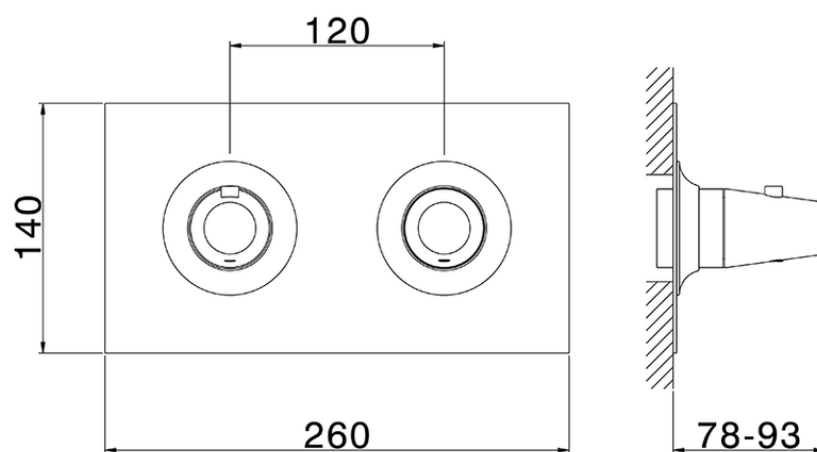

Exposed part for con.thermo.shower mixer, 2-outlet VITA_VI019140

VI019140

<https://en.cisal.it/exposed-part-for-con-thermo-shower-mixer-2-outlet-vita-vi019140>

ZA019140

<https://en.cisal.it/concealed-thermostatic-shower-mixer-2-outlets-concealed-za019140>