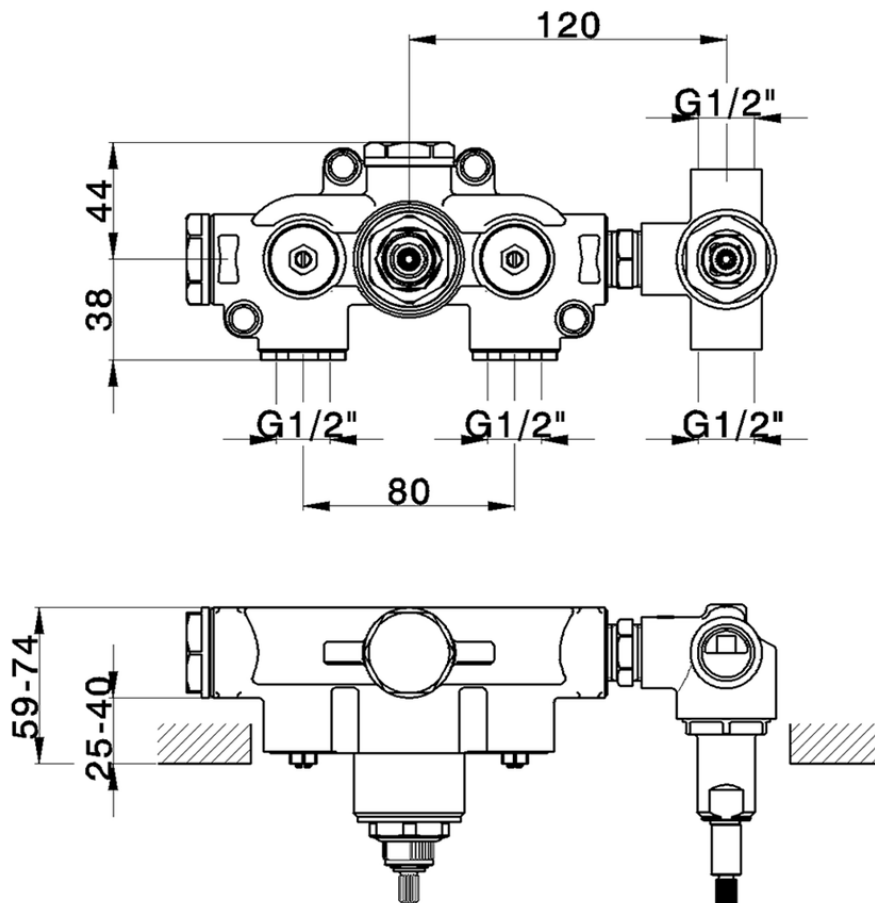

## Exposed part for con.thermo.shower mixer, 2-outlet VITA\_VI019140

VI019140

<https://en.cisal.it/exposed-part-for-con-thermo-shower-mixer-2-outlet-vita-vi019140>

ZA019140

<https://en.cisal.it/concealed-thermostatic-shower-mixer-2-outlets-concealed-za019140>