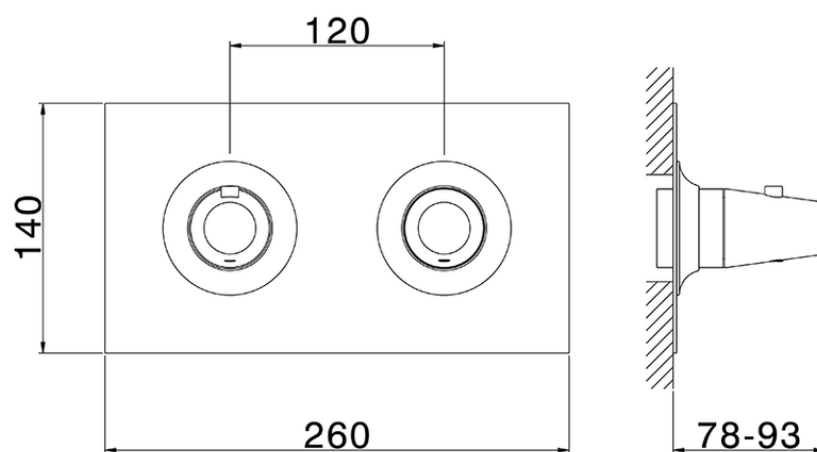

## Exposed part for con.thermo.shower mixer, 2-outlet VITA\_VI019140

VI019140

<https://en.cisal.it/exposed-part-for-con-thermo-shower-mixer-2-outlet-vita-vi019140>

ZA019140

<https://en.cisal.it/concealed-thermostatic-shower-mixer-2-outlets-concealed-za019140>