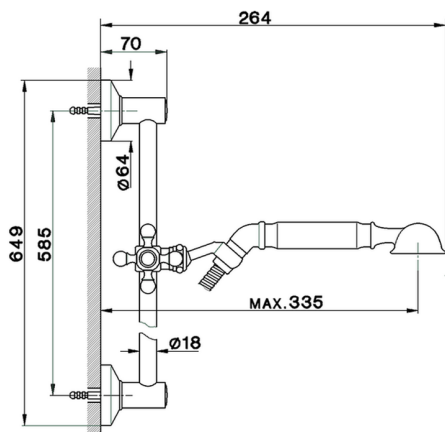

Shower set ARCANA COMPONENTS_AR003112

MODEL **AR003112**

Shower set, rail with sliding bracket, Arcana one spray handshower, 150 cm Brass flexible hose

AVAILABLE FINISHINGS

-  **21** 21 Chrome
-  **24** 24 Gold
-  **26** 26 Old Copper
-  **27** 27 Old Bronze
-  **2A** 2A Satin Brushed Nickel
-  **74** 74 Chrome/Gold