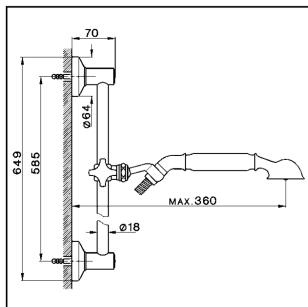

Shower set ARCANA COMPONENTS_AR003112

cisal

AR 00311

- Set Arcana
- Sliding bar
- Wandstange mit Handbrause Arcana
- Combiné de douche Arcana