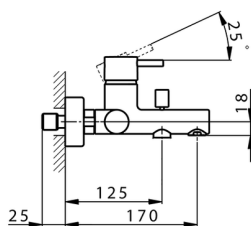

## Single lever bath mixer SLIM\_SM000130

MODEL **SM000130**

Single lever bath mixer, without shower set, 1/2" M flexible connection

### CHARACTERISTICS

Cartridge Spare Parts **ZZ95435000**

**35 mm Cartridge**