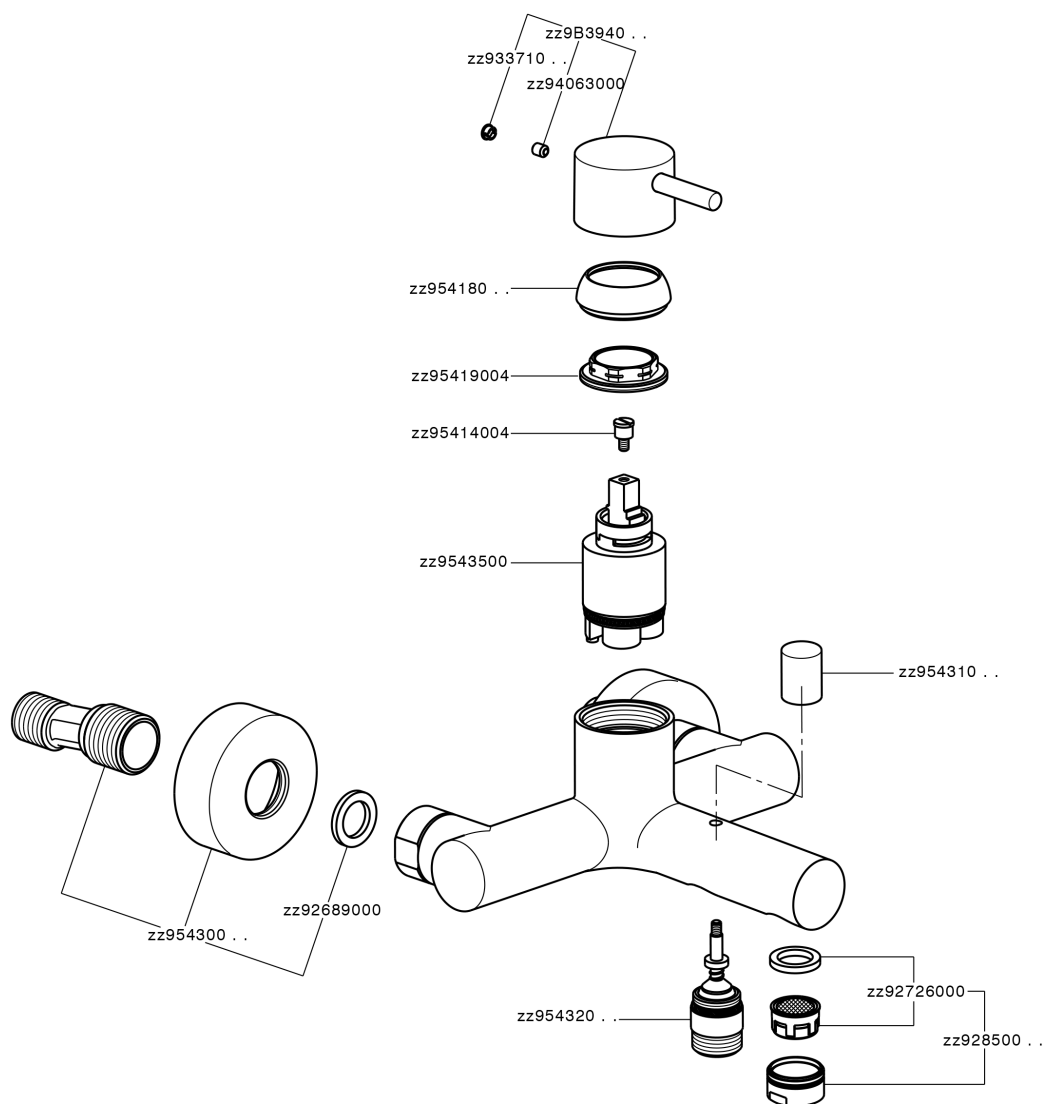

Single lever bath mixer SLIM_SM000130

SM000130

<https://en.cisal.it/single-lever-bath-mixer-slim-sm000130>

2026-06-13