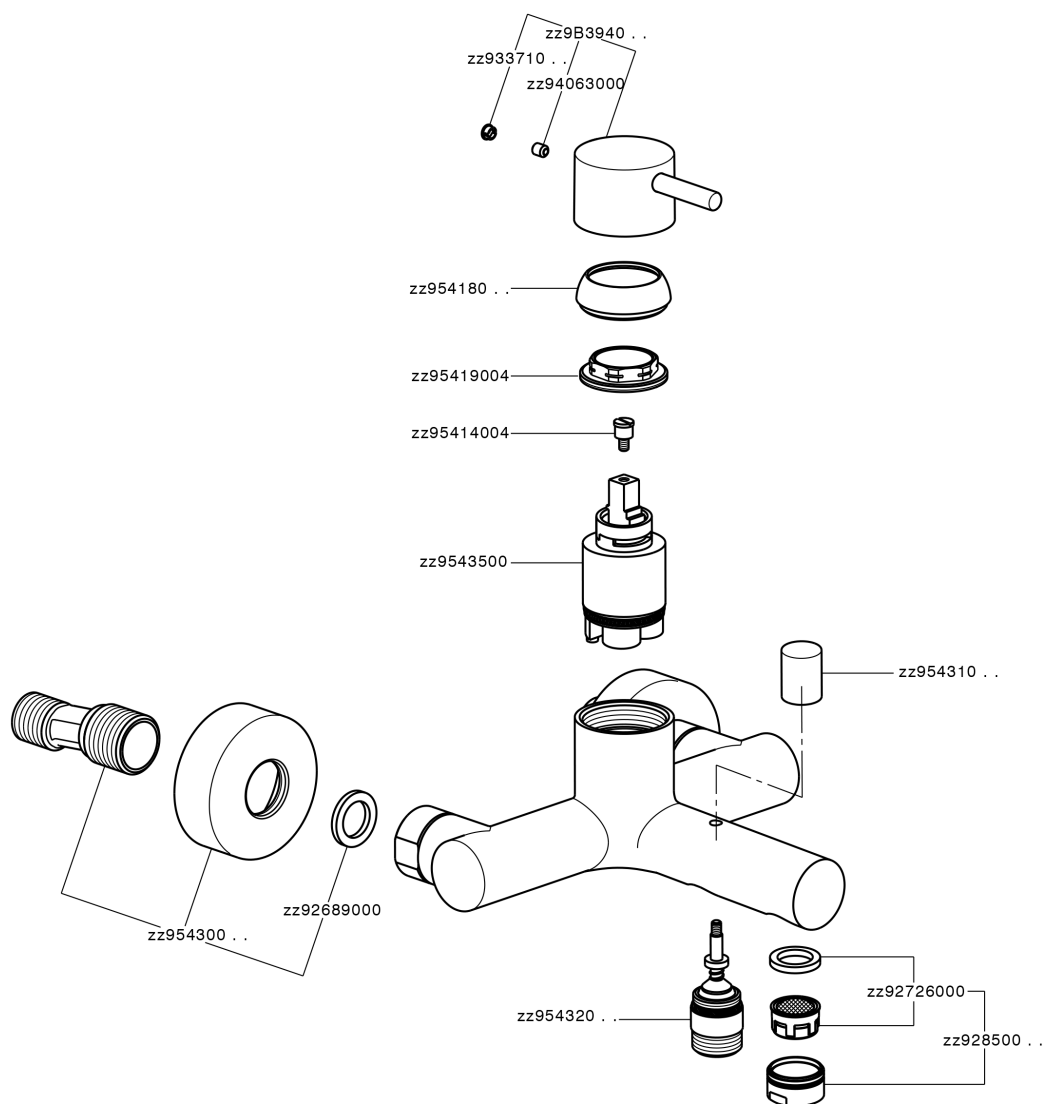

## Single lever bath mixer SLIM\_SM000130

MODEL **SM000130**

Single lever bath mixer, without shower set, 1/2" M flexible connection

### CHARACTERISTICS

Cartridge Spare Parts **ZZ95435000**

**35 mm Cartridge**

### EcoStop

EcoStop feature limits water flow to approximately 50% of maximum output with one point of resistance on setting. Push slightly past the middle stop only when full water output is required. This will save water up to 50%.

## Single lever bath mixer SLIM\_SM000130

SM000130

<https://en.cisal.it/single-lever-bath-mixer-slim-sm000130>

2026-06-13