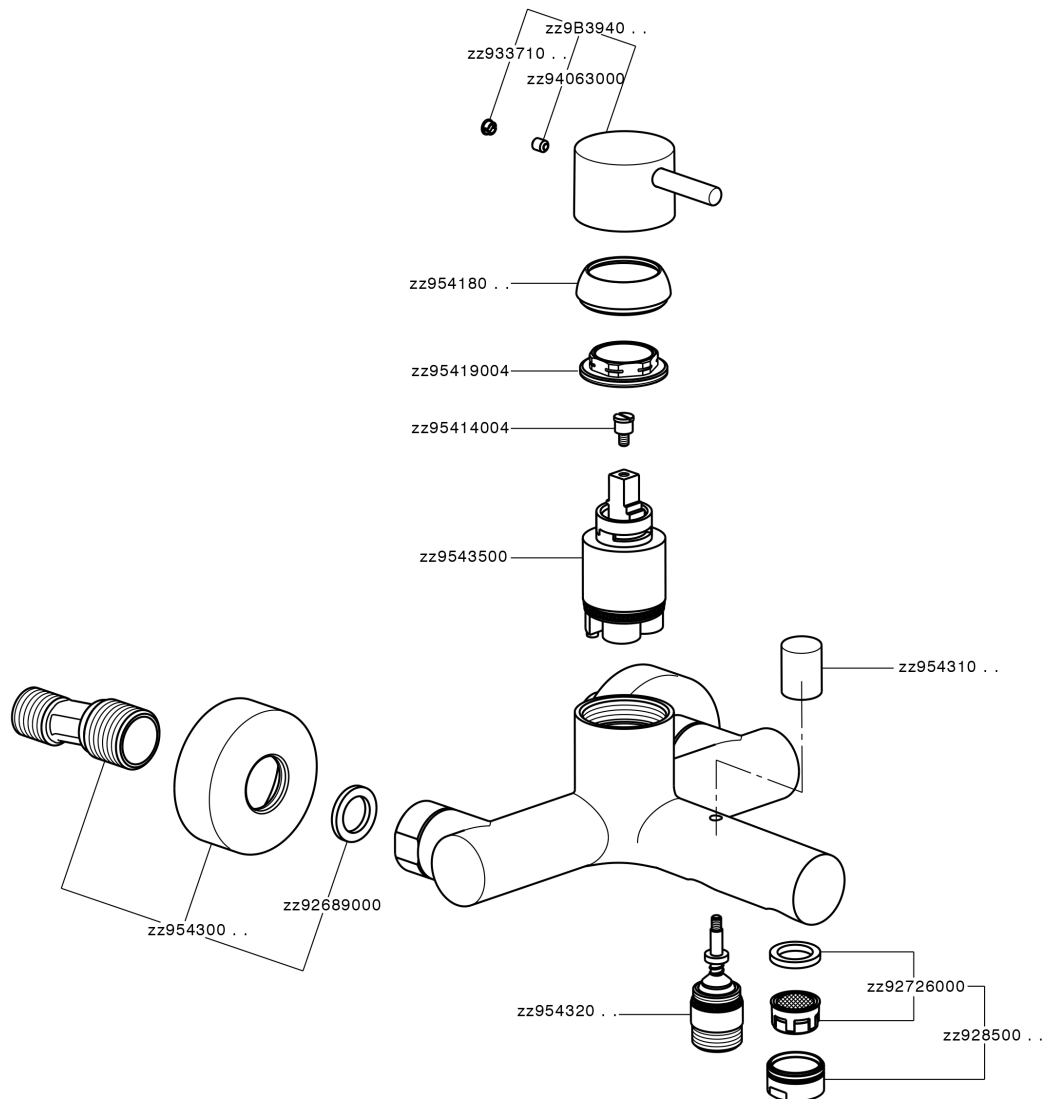

Single lever bath mixer SLIM_SM000130

MODEL **SM000130**

Single lever bath mixer, without shower set, 1/2" M flexible connection

AVAILABLE FINISHINGS

-  **21** 21 Chrome
-  **2B** 2B Polished Nickel
-  **40** 40 Matt Black
-  **4Q** 4Q Matt White

CHARACTERISTICS

Cartridge Spare Parts **ZZ95435000**
35 mm Cartridge

EcoStop

EcoStop feature limits water flow to approximately 50% of maximum output with one point of resistance on setting. Push slightly past the middle stop only when full water output is required. This will save water up to 50%.

Single lever bath mixer SLIM_SM000130

SM000130

<https://en.cisal.it/single-lever-bath-mixer-slim-sm000130>

2026-04-26