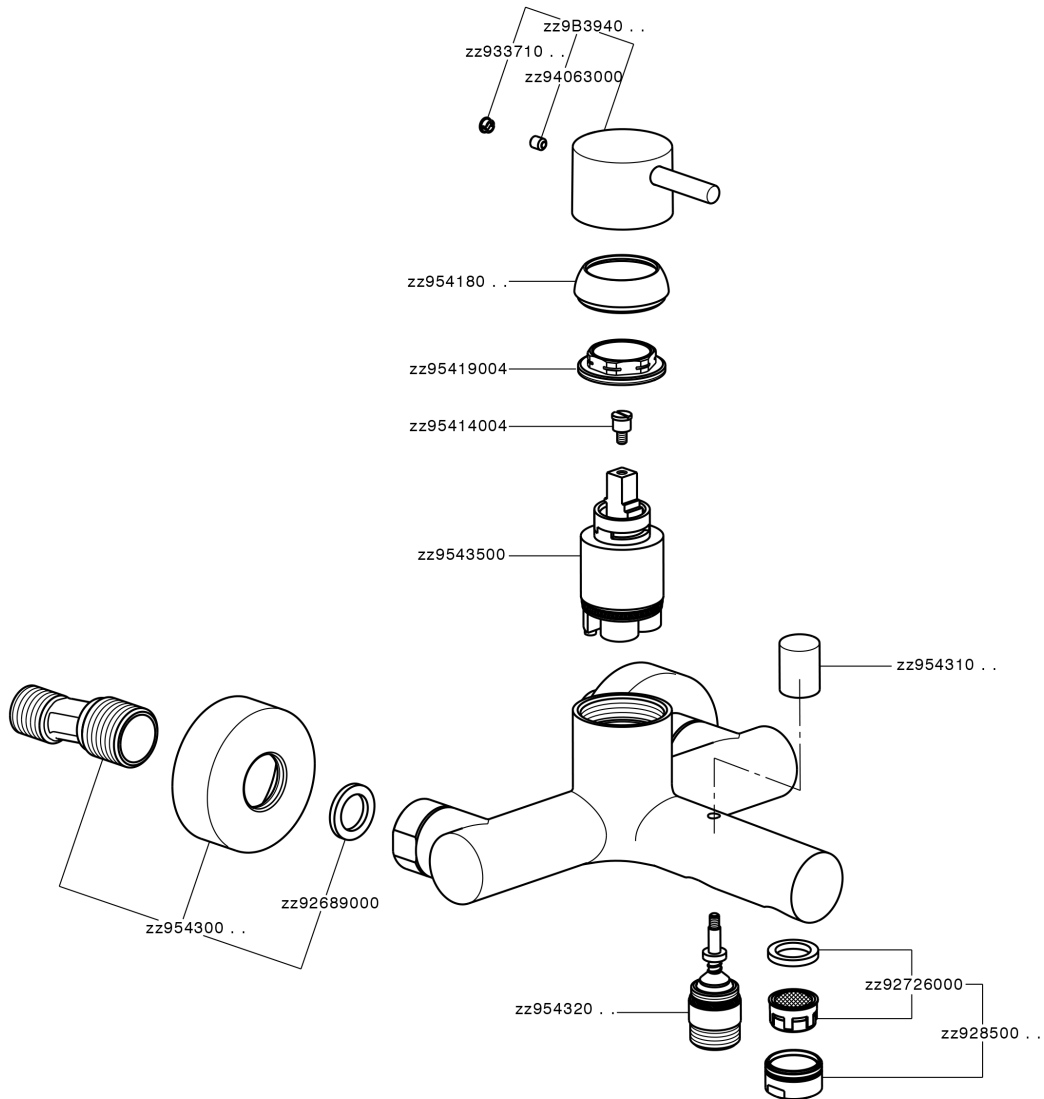

Single lever bath mixer SLIM_SM000130

SM000130

<https://en.cisal.it/single-lever-bath-mixer-slim-sm000130>

2026-06-13