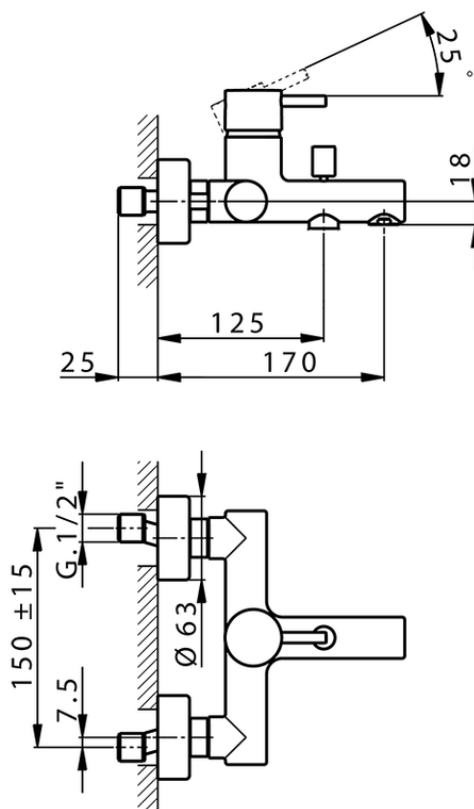

## Single lever bath mixer SLIM\_SM000130

SM000130

<https://en.cisal.it/single-lever-bath-mixer-slim-sm000130>

2026-04-26