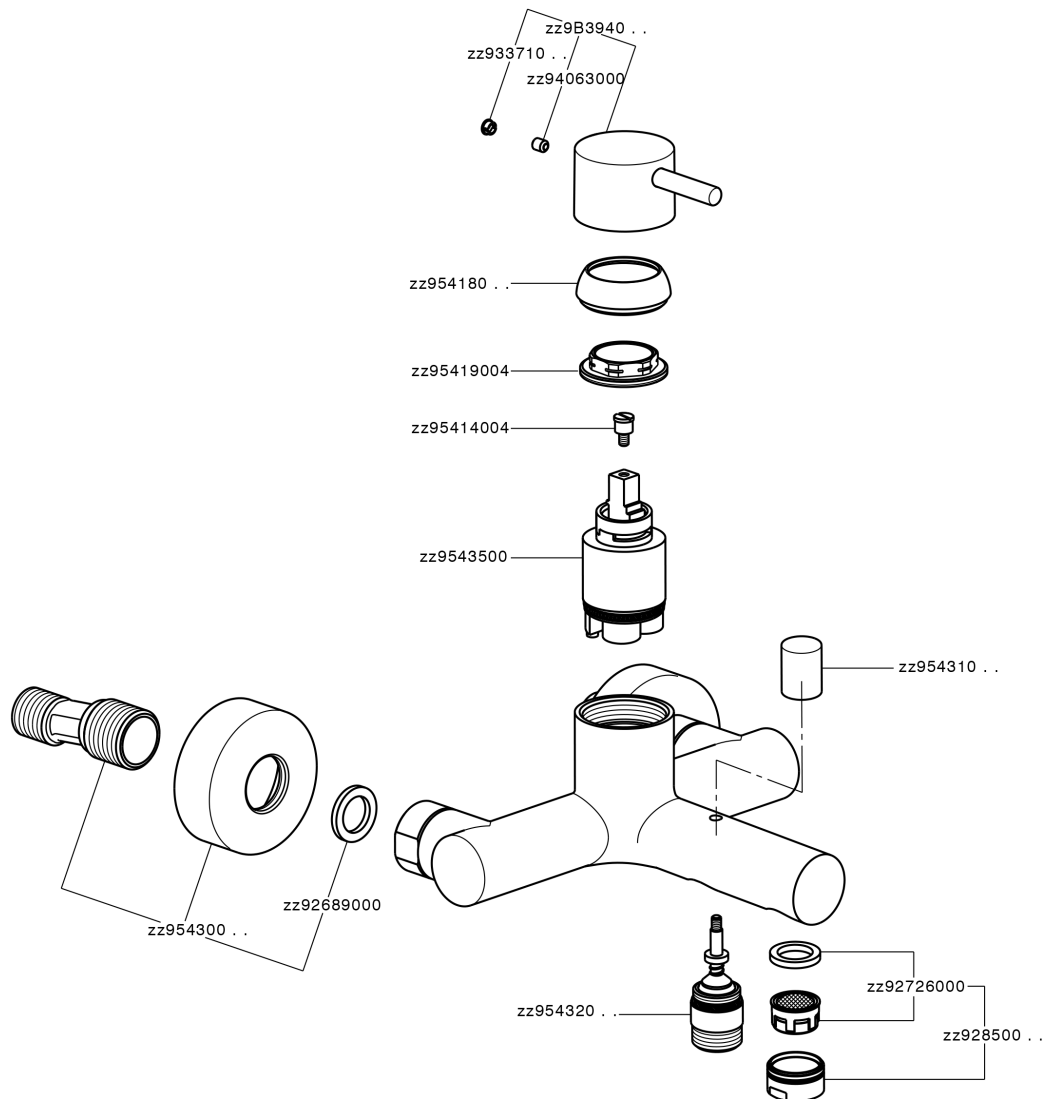

Single lever bath mixer SLIM_SM000130

MODEL **SM000130**

Single lever bath mixer, without shower set, 1/2" M flexible connection

AVAILABLE FINISHINGS

-  **21** 21 Chrome
-  **2B** 2B Polished Nickel
-  **40** 40 Matt Black
-  **4Q** 4Q Matt White

CHARACTERISTICS

Cartridge Spare Parts **ZZ95435000**
35 mm Cartridge

EcoStop

EcoStop feature limits water flow to approximately 50% of maximum output with one point of resistance on setting. Push slightly past the middle stop only when full water output is required. This will save water up to 50%.

Single lever bath mixer SLIM_SM000130

SM000130

<https://en.cisal.it/single-lever-bath-mixer-slim-sm000130>

2026-06-14