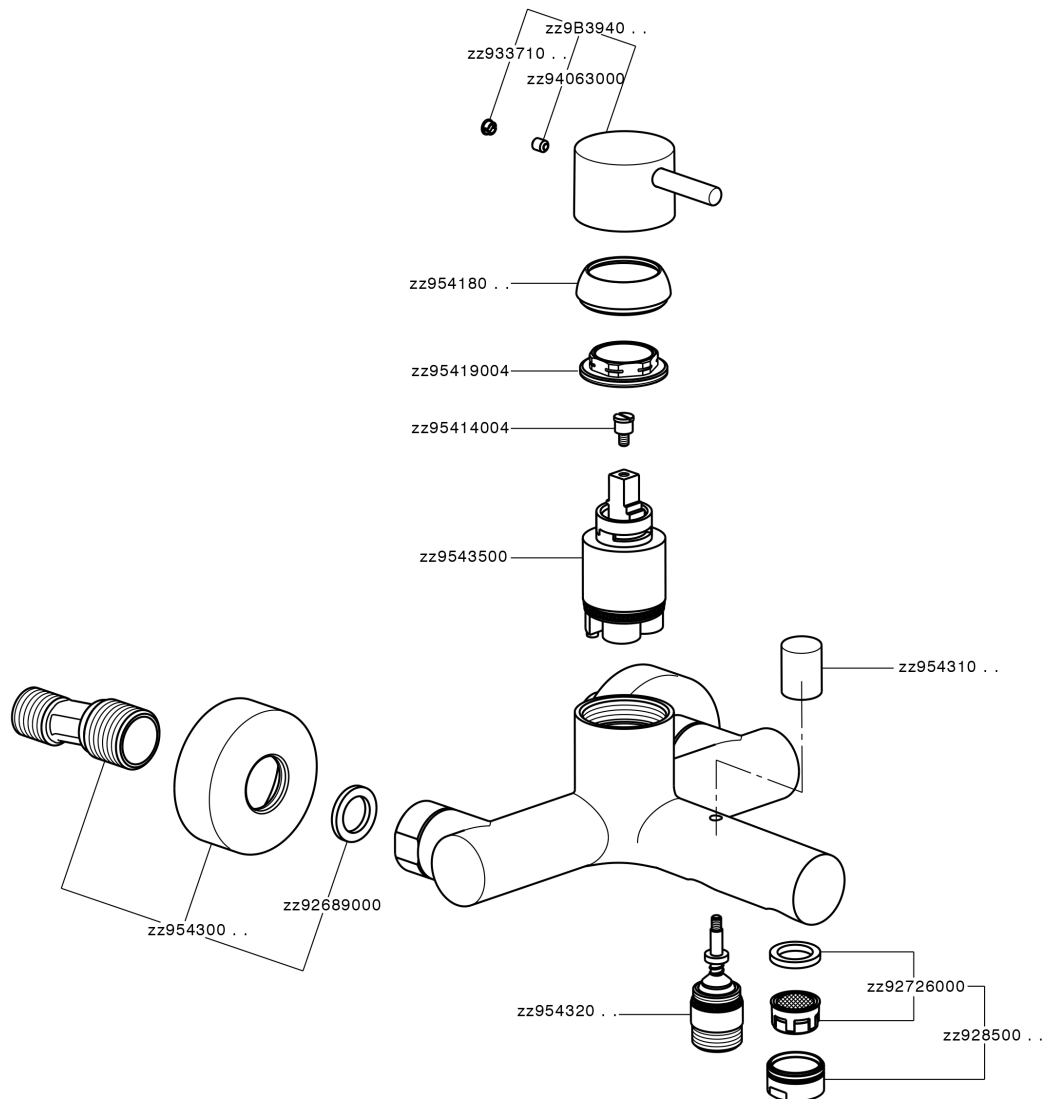

Single lever bath mixer SLIM_SM000130

MODEL **SM000130**

Single lever bath mixer, without shower set, 1/2" M flexible connection

AVAILABLE FINISHINGS

-  **21** 21 Chrome
-  **2B** 2B Polished Nickel
-  **40** 40 Matt Black
-  **4Q** 4Q Matt White

CHARACTERISTICS

Cartridge Spare Parts **ZZ95435000**

35 mm Cartridge

EcoStop

EcoStop feature limits water flow to approximately 50% of maximum output with one point of resistance on setting. Push slightly past the middle stop only when full water output is required. This will save water up to 50%.

Single lever bath mixer SLIM_SM000130

SM000130

<https://en.cisal.it/single-lever-bath-mixer-slim-sm000130>

2026-05-17