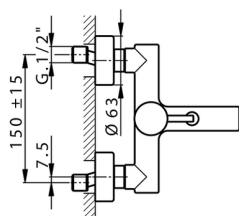

Single lever bath mixer SLIM_SM000130

MODEL **SM000130**

Single lever bath mixer, without shower set, 1/2" M flexible connection

AVAILABLE FINISHINGS

-  **21** 21 Chrome
-  **2B** 2B Polished Nickel
-  **40** 40 Matt Black
-  **4Q** 4Q Matt White

CHARACTERISTICS

Cartridge Spare Parts **ZZ95435000**
35 mm Cartridge

EcoStop

EcoStop feature limits water flow to approximately 50% of maximum output with one point of resistance on setting. Push slightly past the middle stop only when full water output is required. This will save water up to 50%.

Single lever bath mixer SLIM_SM000130

SM000130

<https://en.cisal.it/single-lever-bath-mixer-slim-sm000130>

2026-06-14